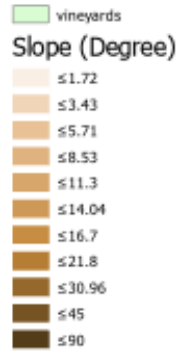

**Appendix**

---

*Appendix 1: Hilshade Maps of Study Sites*

**Canelones**

**Chateau**

**Tenuta San Guido**

**Cafayate**

Appendix 2: Slope Maps of Study Sites

Tenuta San Guido Slope Map

Chateau Slope Map

# Canelones Slope Map