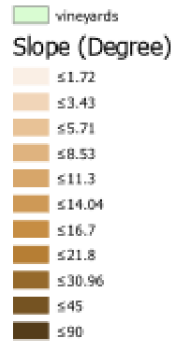

Appendix

Appendix 1: Hilshade Maps of Study Sites

Canelones

Chateau

Tenuta San Guido

Cafayate

Appendix 2: Slope Maps of Study Sites

Tenuta San Guido Slope Map

Chateau Slope Map

Canelones Slope Map

Cafayate Slope Map

Appendix 3: TPI Maps of Study Sites

Canalones TPI Map

Tenuta San Guido TPI MAP

Chateau TPI Map

Appendix 4: Stream Network Maps of Study Sites