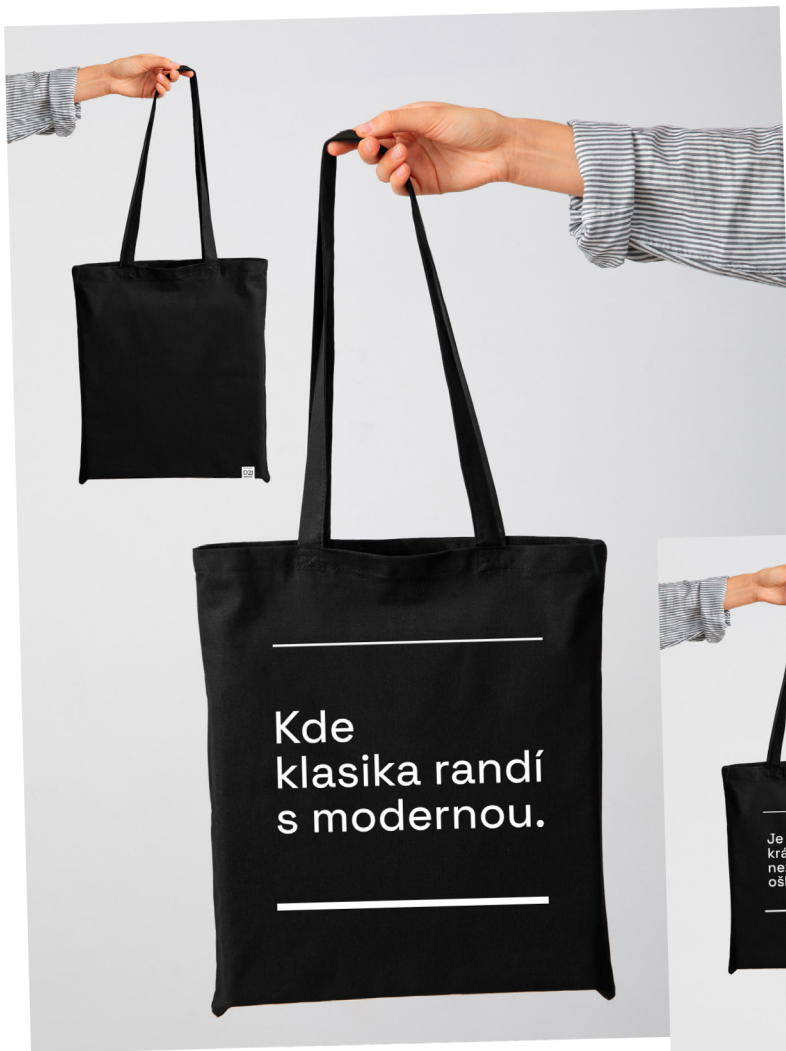

22

D21 slaví výročí!

Scénické čtení  
se speciálním hostem

18. 5. 2024

D21

Není věčné krásy  
bez smlouvy  
s ďáblem.

**Pygmalion**

B. SHAW // K. MENCLEROVÁ  
24.5.2024 v 19:00

D21

The advertisement is set against a bright yellow background. It features a central image of a white teacup on a saucer with a pink rose. The text is positioned below the image, with the title 'Pygmalion' in a large, bold font. The author and director information, along with the date and time, are in a smaller font. The D21 logo is located in the bottom right corner.