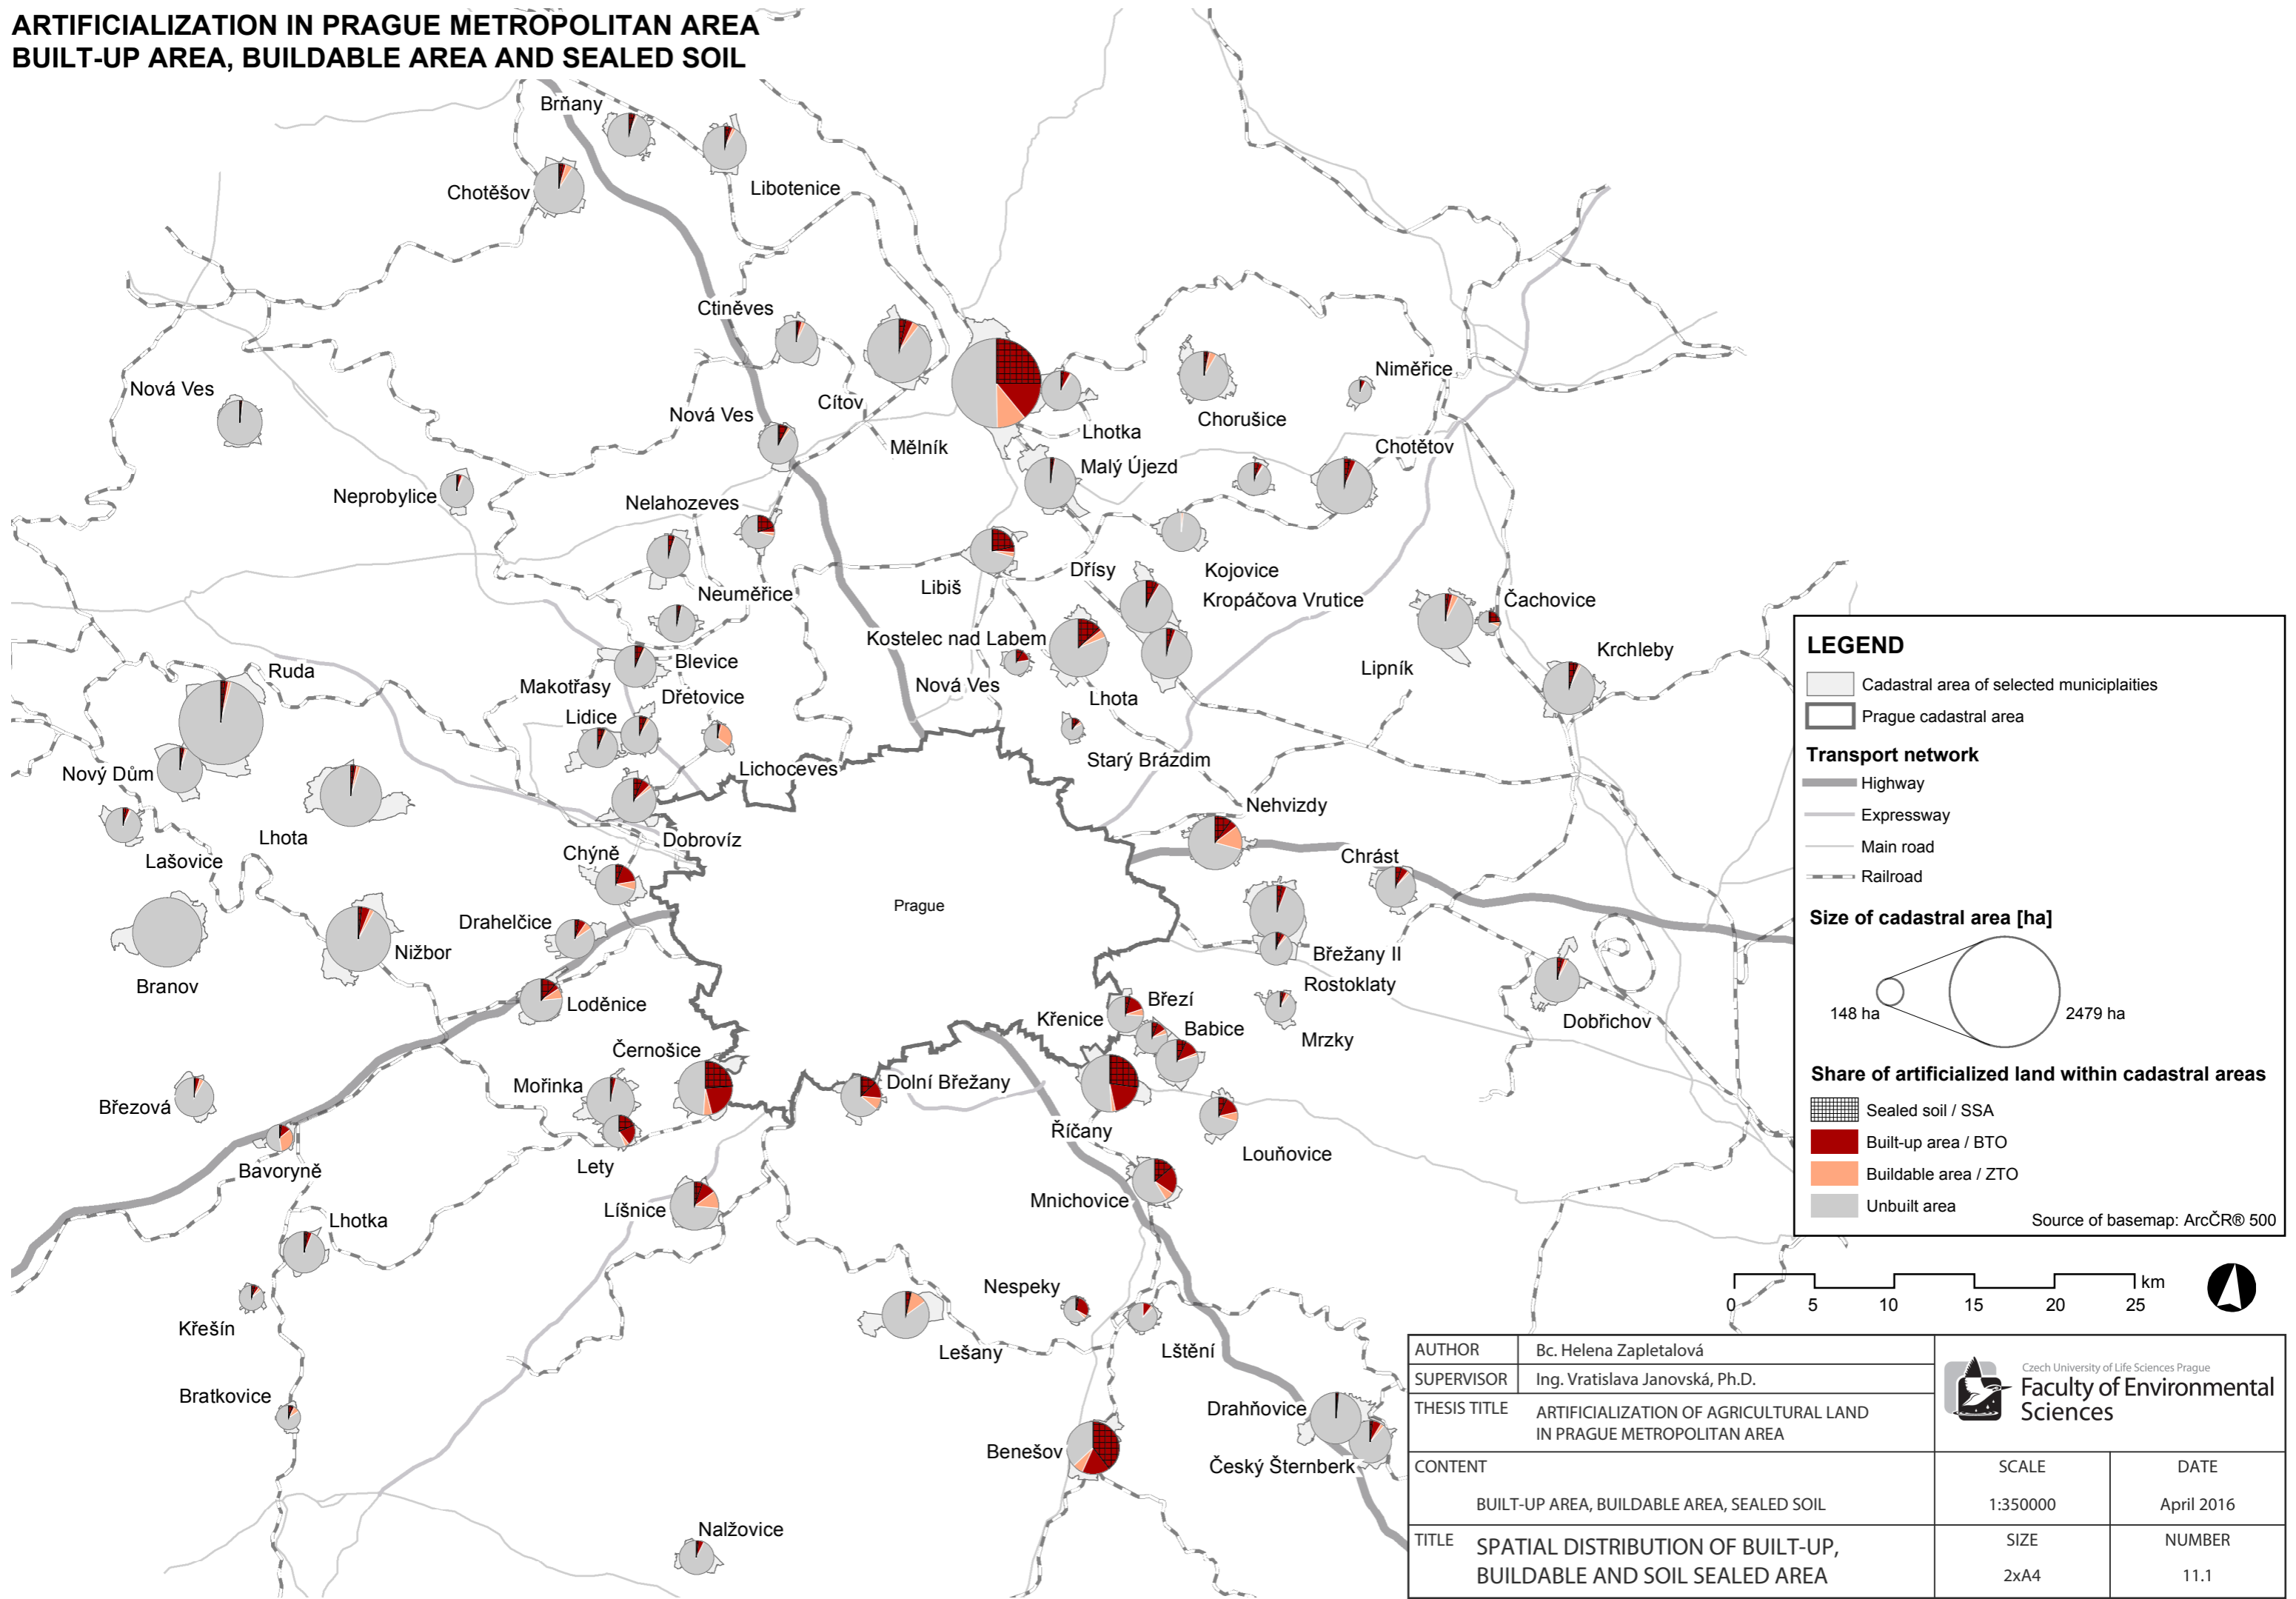

ARTIFICIALIZATION IN PRAGUE METROPOLITAN AREA BUILT-UP AREA, BUILDABLE AREA AND SEALED SOIL

AUTHOR	Bc. Helena Zapletalová	
SUPERVISOR	Ing. Vratislava Janovská, Ph.D.	
THESIS TITLE	ARTIFICIALIZATION OF AGRICULTURAL LAND IN PRAGUE METROPOLITAN AREA	
CONTENT	SCALE	DATE
	1:350000	April 2016
TITLE	SIZE	NUMBER
SPATIAL DISTRIBUTION OF BUILT-UP, BUILDABLE AND SOIL SEALED AREA	2xA4	11.1