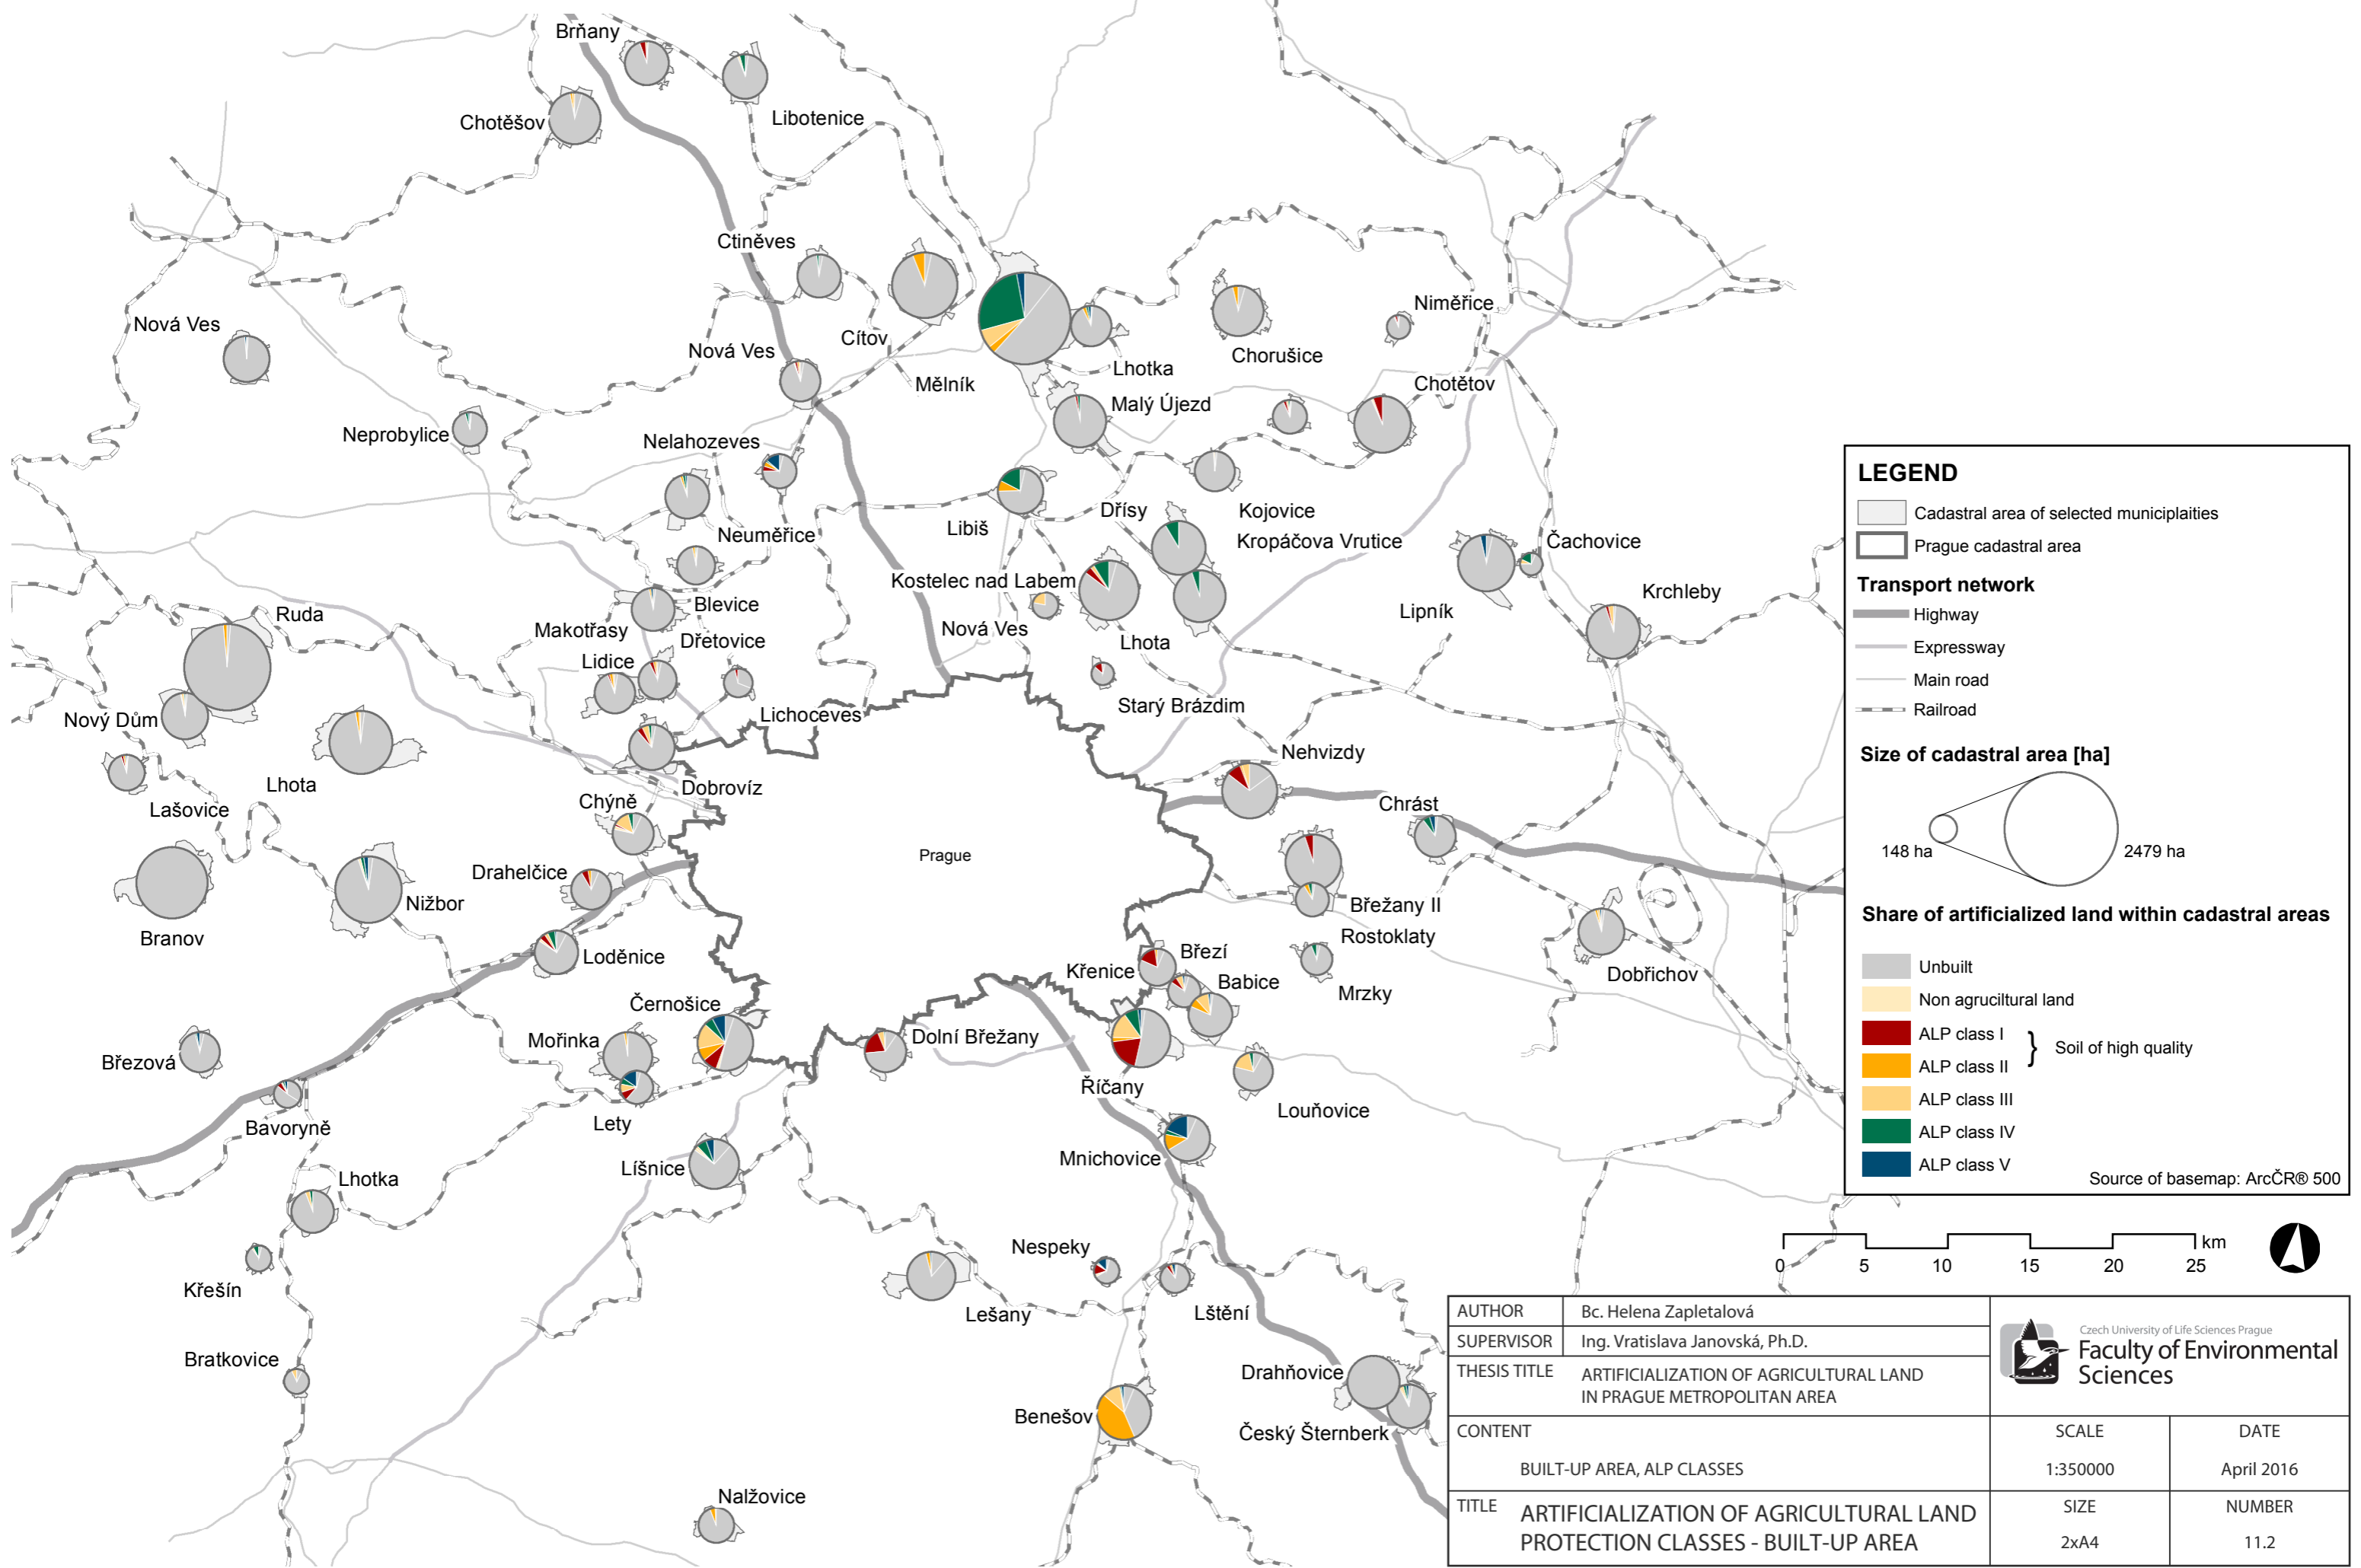

ARTIFICIALIZATION IN PRAGUE METROPOLITAN AREA

BUILT-UP AREA SOIL QUALITY

AUTHOR	Bc. Helena Zapletalová	
SUPERVISOR	Ing. Vratislava Janovská, Ph.D.	
THESIS TITLE	ARTIFICIALIZATION OF AGRICULTURAL LAND IN PRAGUE METROPOLITAN AREA	
CONTENT	SCALE	DATE
	BUILT-UP AREA, ALP CLASSES	1:350000
TITLE	SIZE	NUMBER
ARTIFICIALIZATION OF AGRICULTURAL LAND PROTECTION CLASSES - BUILT-UP AREA	2xA4	11.2