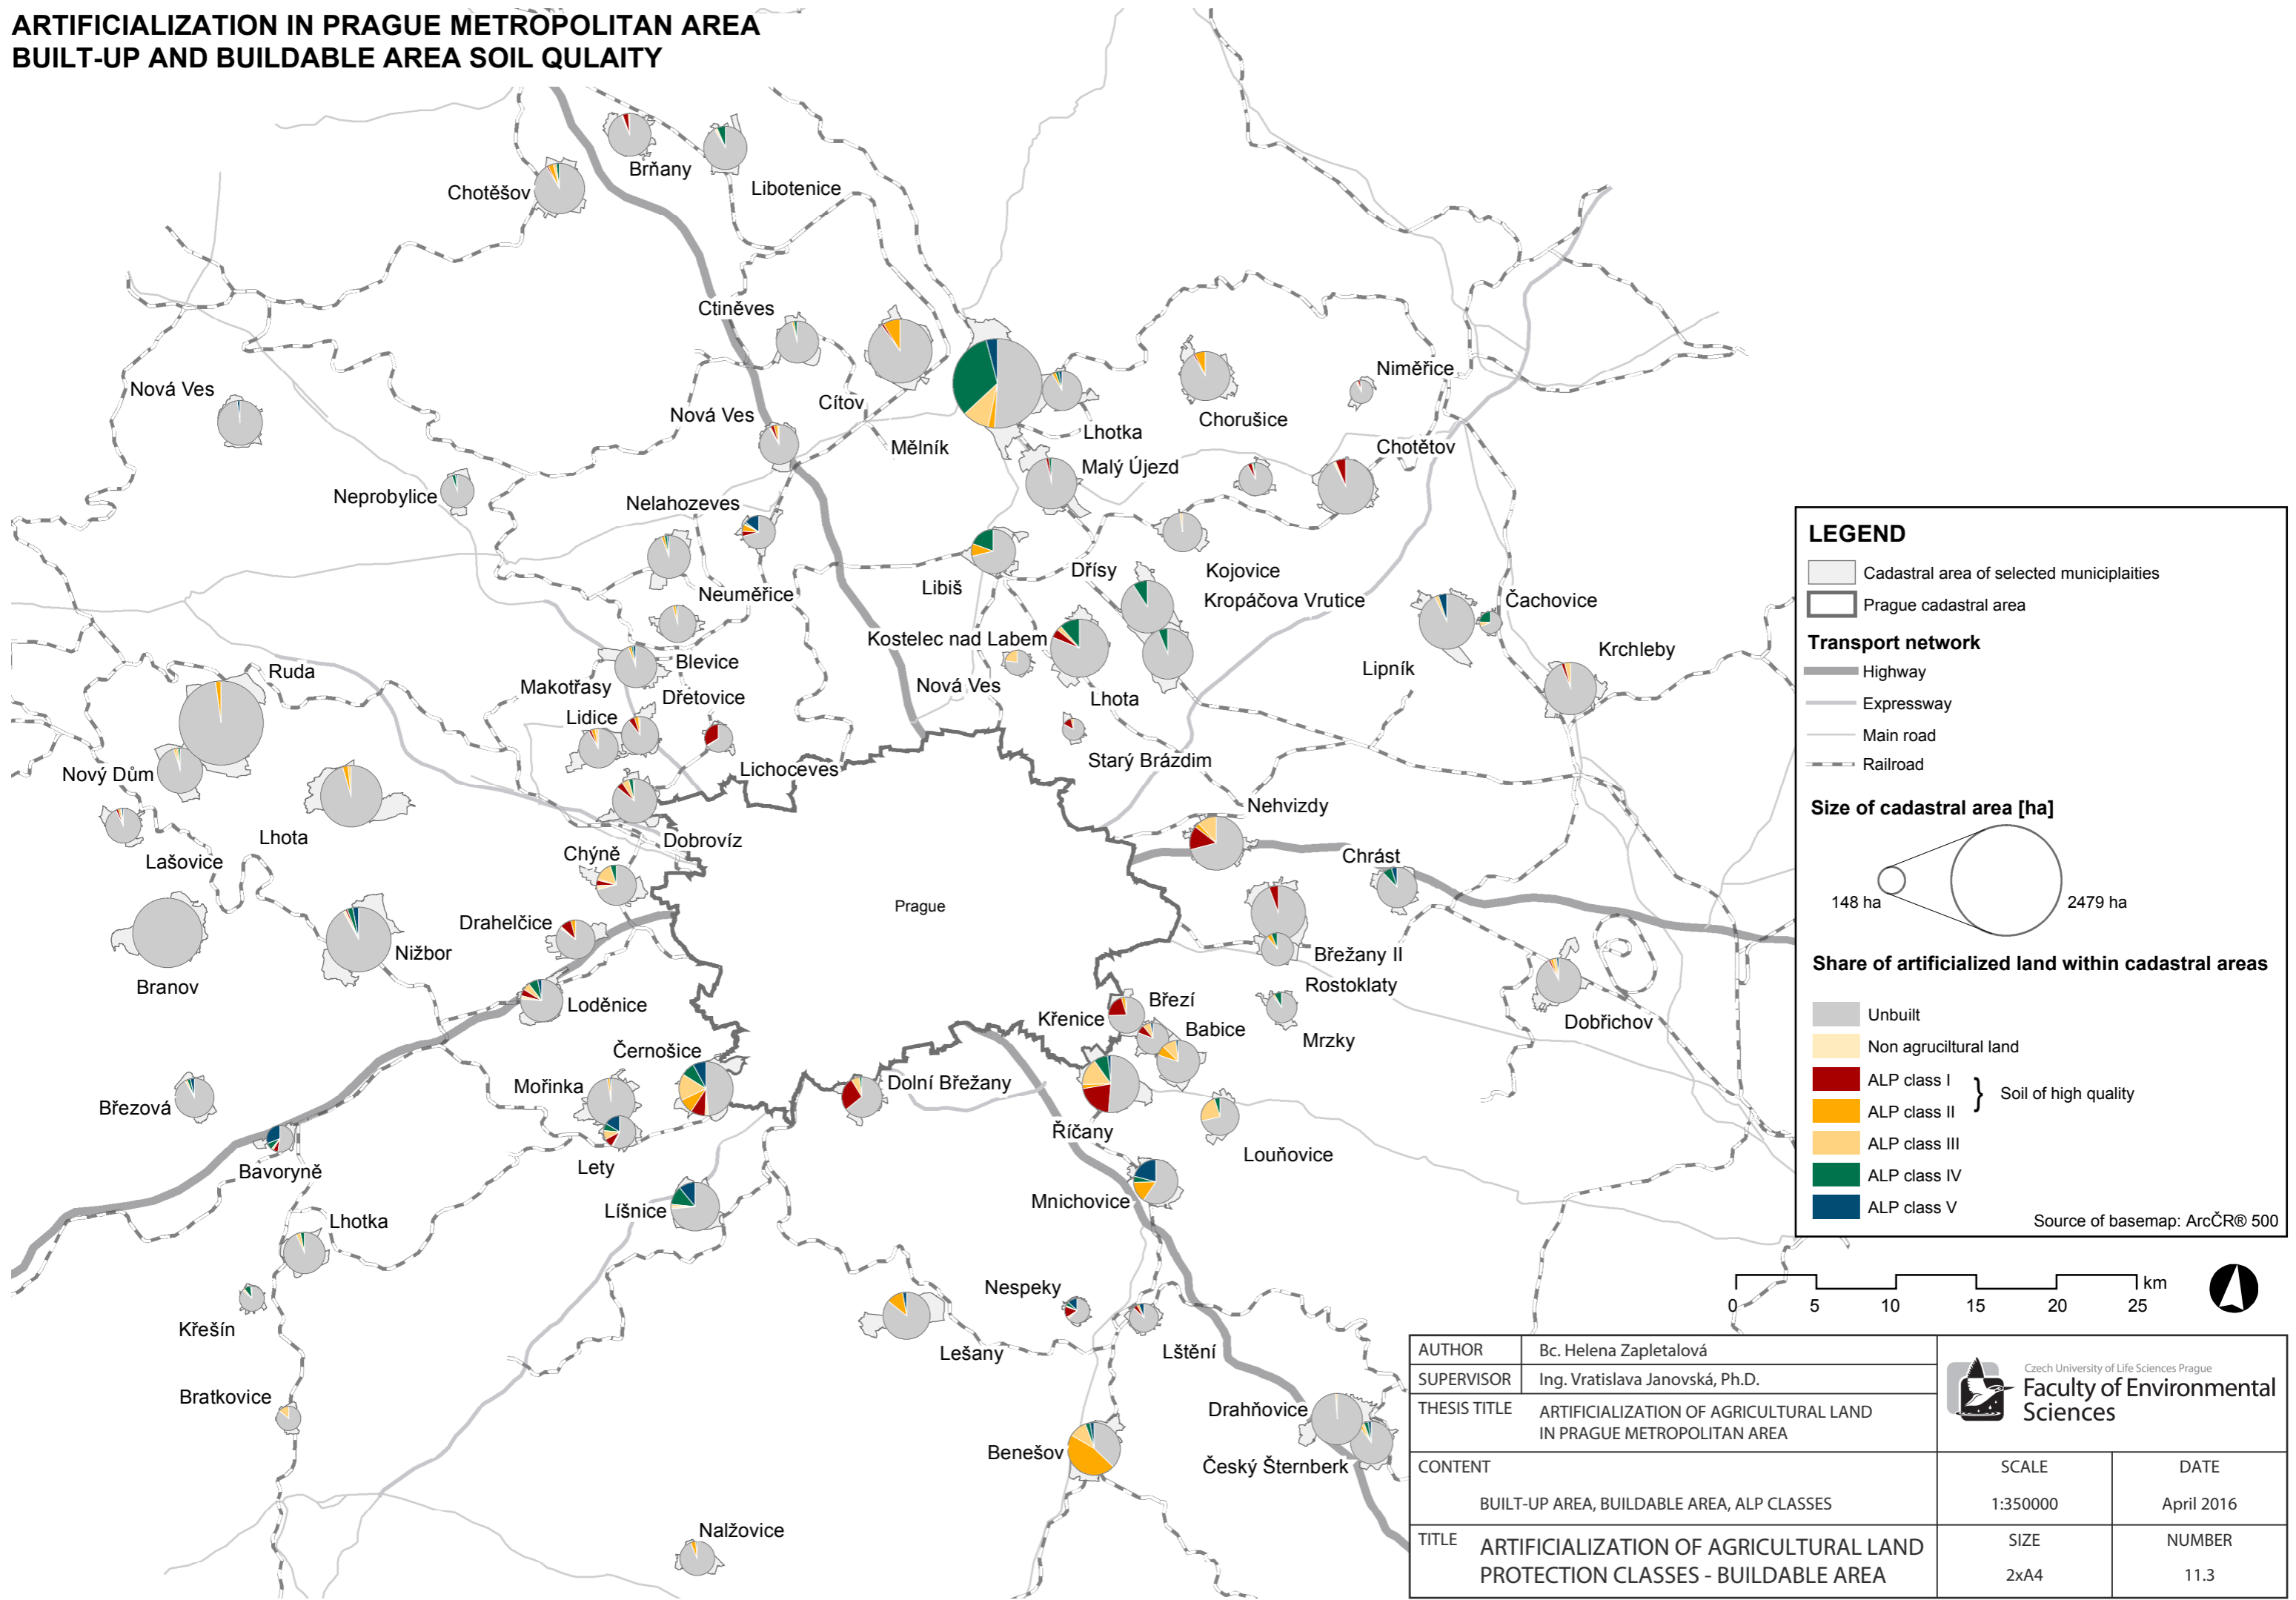

# ARTIFICIALIZATION IN PRAGUE METROPOLITAN AREA BUILT-UP AND BUILDABLE AREA SOIL QUALITY

AUTHOR	Bc. Helena Zapletalová	
SUPERVISOR	Ing. Vratislava Janovská, Ph.D.	
THESIS TITLE	ARTIFICIALIZATION OF AGRICULTURAL LAND IN PRAGUE METROPOLITAN AREA	
CONTENT	SCALE	DATE
	BUILT-UP AREA, BUILDABLE AREA, ALP CLASSES	1:350000
TITLE	SIZE	NUMBER
ARTIFICIALIZATION OF AGRICULTURAL LAND PROTECTION CLASSES - BUILDABLE AREA	2xA4	11.3