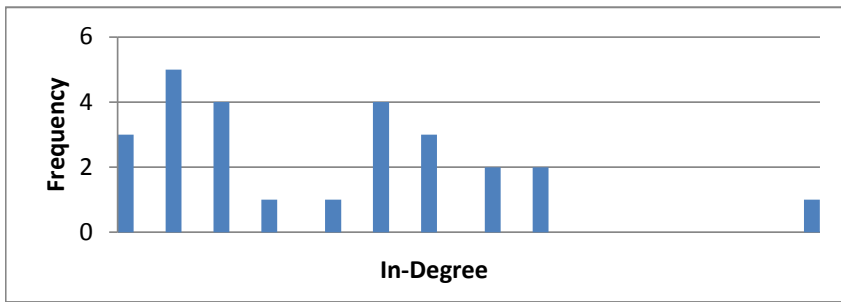

Minimum In-Degree	1
Maximum In-Degree	14
Average In-Degree	4.885
Median In-Degree	4.500