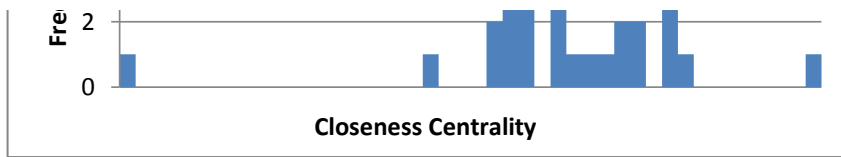

Readability Metric	Value

Minimum Degree	1
Maximum Degree	15
Average Degree	5.231
Median Degree	5.500

Minimum In-Degree	1
Maximum In-Degree	14
Average In-Degree	4.885
Median In-Degree	4.500

Minimum Out-Degree	1
Maximum Out-Degree	14
Average Out-Degree	4.885
Median Out-Degree	4.500

Minimum Betweenness Centrality	0.000
Maximum Betweenness Centrality	242.761
Average Betweenness Centrality	26.692
Median Betweenness Centrality	7.661

Minimum Closeness Centrality	0.000
Maximum Closeness Centrality	0.029
Average Closeness Centrality	0.019
Median Closeness Centrality	0.019