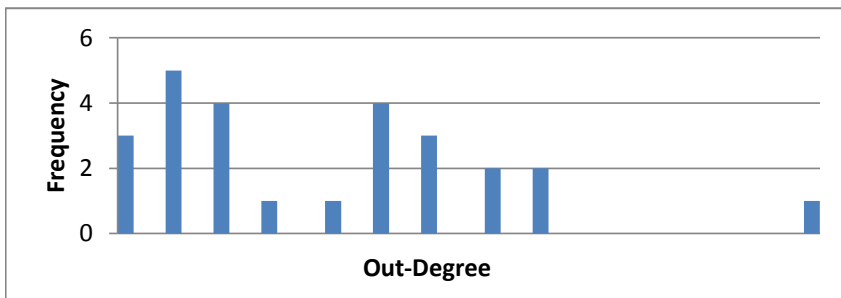

Minimum Out-Degree	1
Maximum Out-Degree	14
Average Out-Degree	4.885
Median Out-Degree	4.500