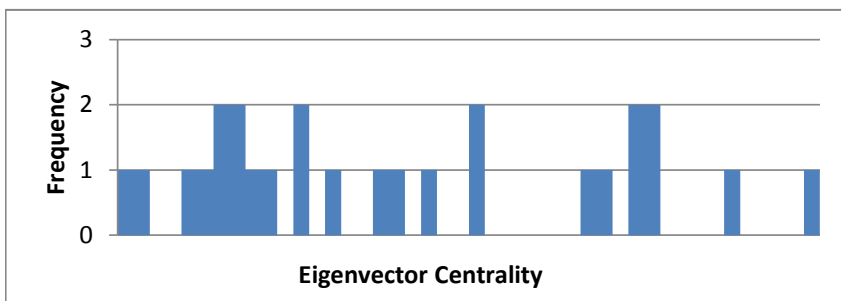

Minimum Eigenvector Centrality	0.000
Maximum Eigenvector Centrality	0.092
Average Eigenvector Centrality	0.038
Median Eigenvector Centrality	0.032