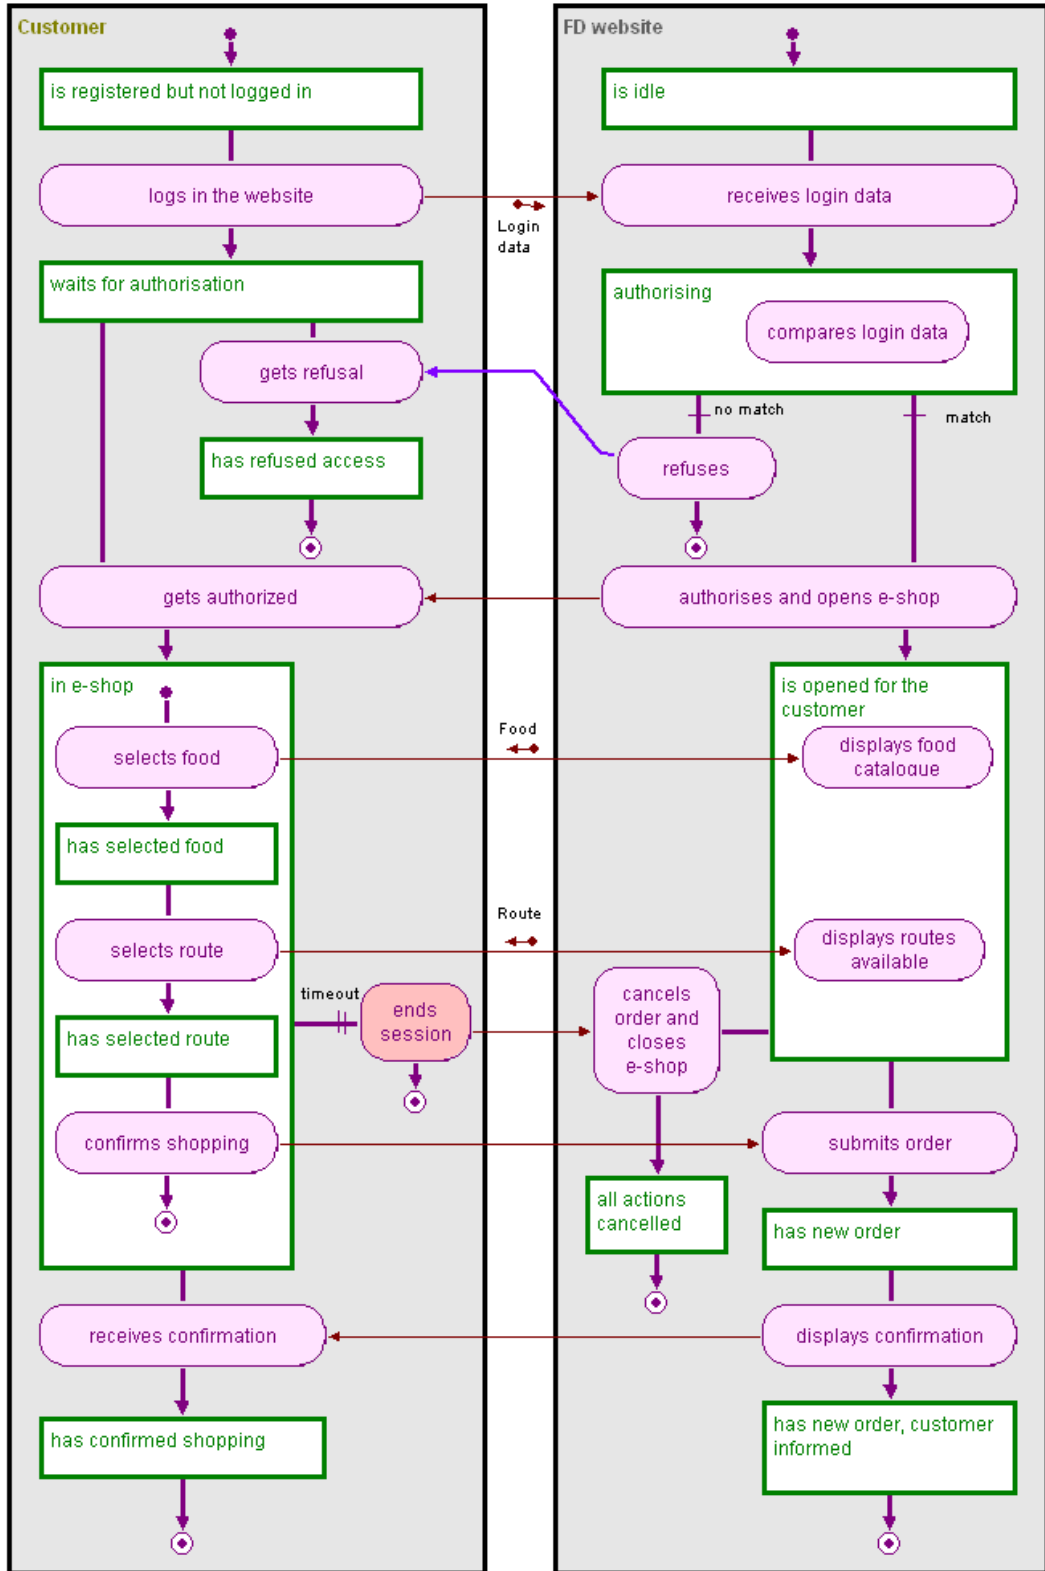

Thesis appendices

1. An Example of a business process modeling in Craft.Case

Appendix 1 Example of a business process modelling – Craft.CASE

2. An Example of an enterprise architecture built in Archi

Appendix 2 Example of an enterprise architecture built in Archi