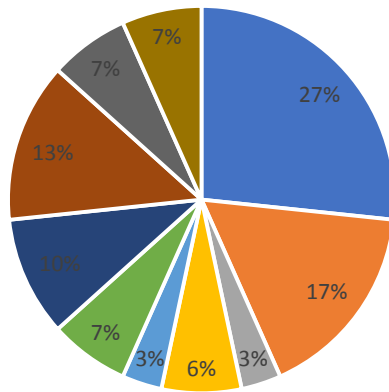

Localisation of restaurant in Prague

ue 1 ■ Prague 2 ■ Prague 3 ■ Prague 4 ■ Prague 5 ■ Prague 6 ■ Prague 7 ■ Prague 8 ■ Prague 9 ■ Prague 10