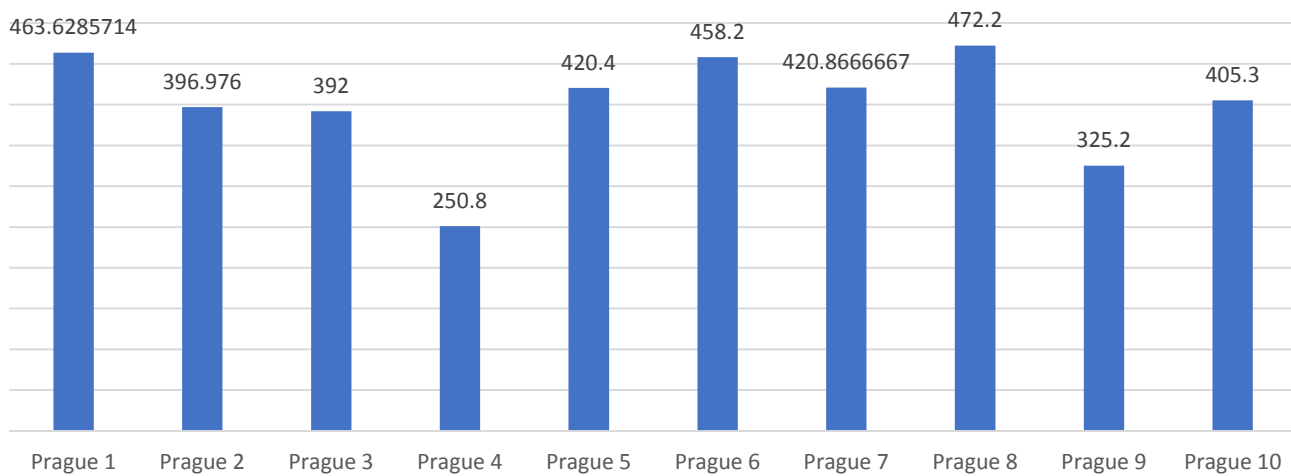

Average price of a meal

paneer	Basmati rice	samosa (veg)	online review	price per weight
&source=local&cd=&cad=rja&uact=8&ved=2ahUKEwj58f719I			4.4	20,90 kc/ 100 grm
&source=local&cd=&cad=rja&uact=8&ved=2ahUKEwjYyLjc9			4.3	23,90 kc/ 100 grm
&source=local&cd=&cad=rja&uact=8&ved=2ahUKEwjTvJ6d9			4.3	23,90 kc/ 100 grm