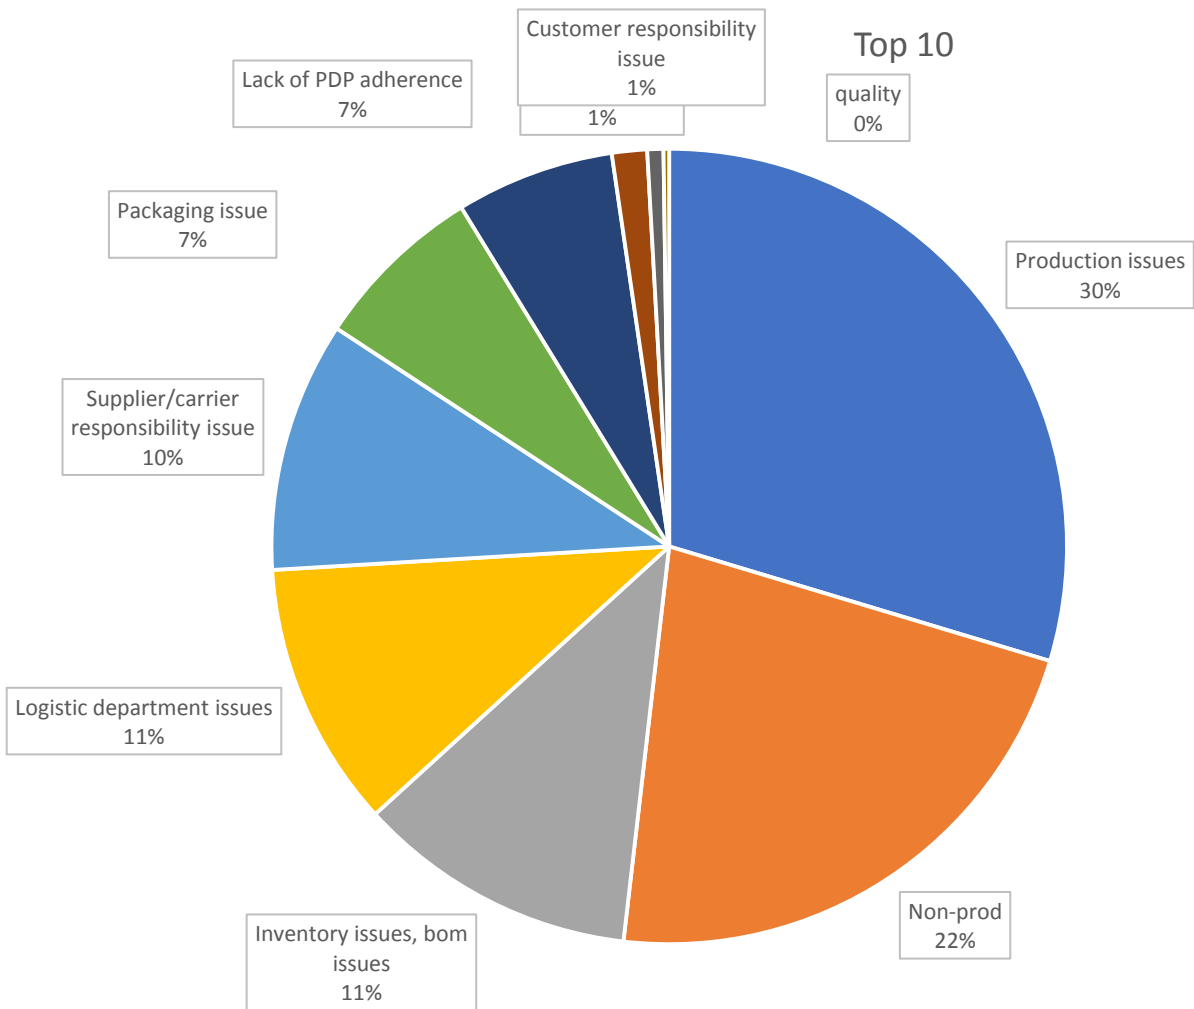

week num	
Rootcause dept	Sum of Expenses
Production issues	103776
Non-prod	77650.18
Inventory issues, bom issues	39926
Logistic department issues	37852.97
Supplier/carrier responsibility issue	35632.79
Packaging issue	24524
Lack of PDP adherence	22548.5
Program issues	5002
Customer responsibility issue	2290
quality	800