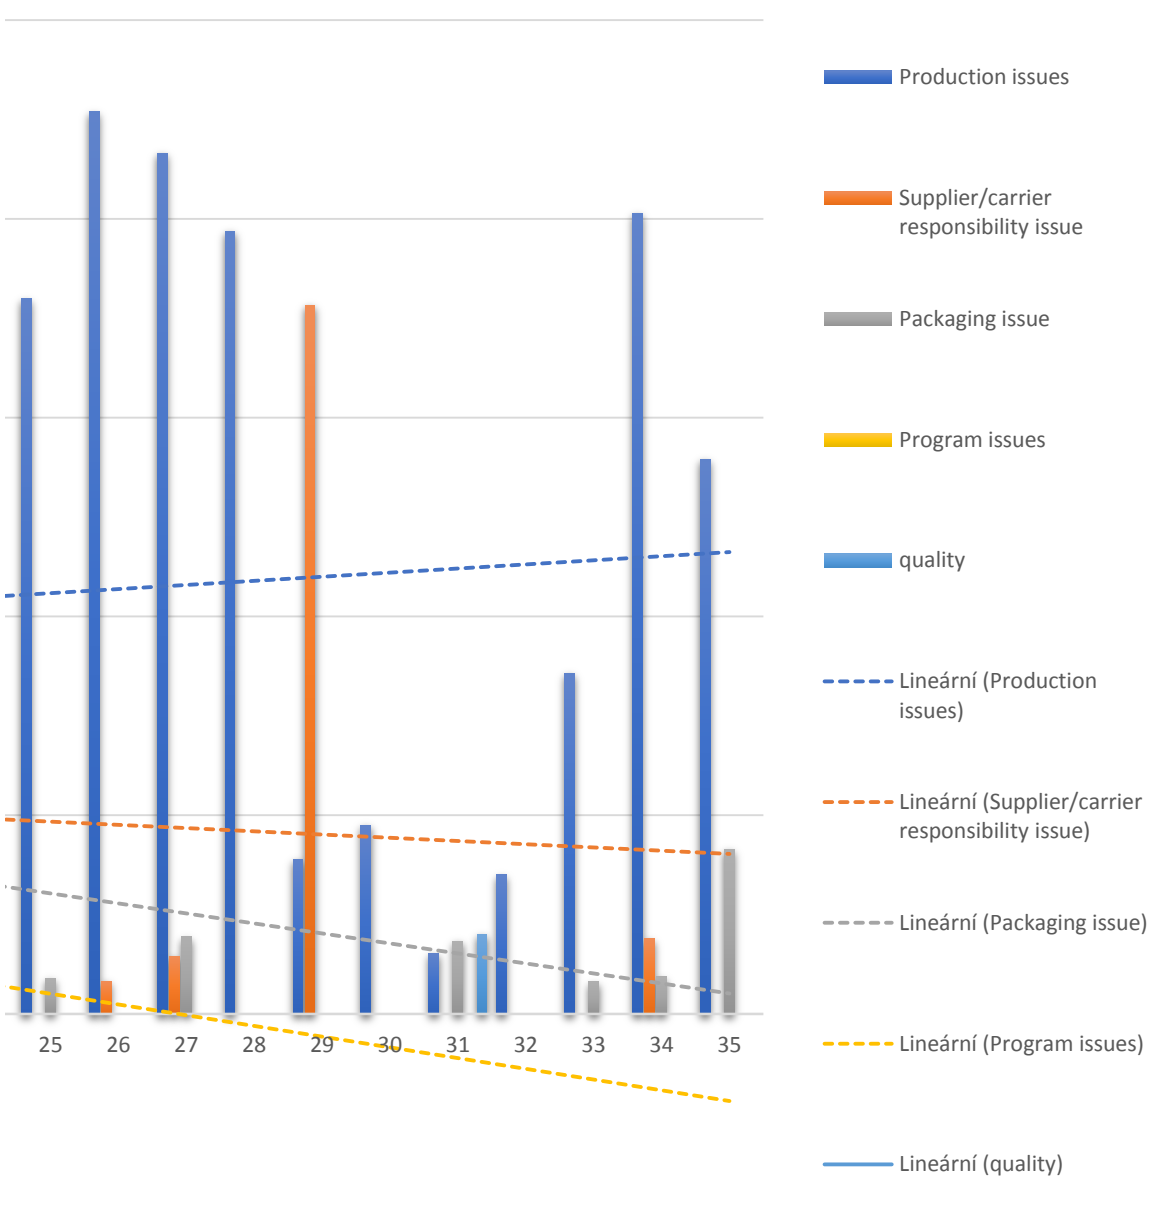

777			10022
			7876
			8688
			1899
733		800	2142
			1400
324			3751.5
374			9188
1656			7237
24524	5002	800	169734.79

Logistic department issues	Lack of PDP adherence	r responsibi	Grand Total
2392	497		6958
1925	248		7474.25
1029.47	516		7903.47