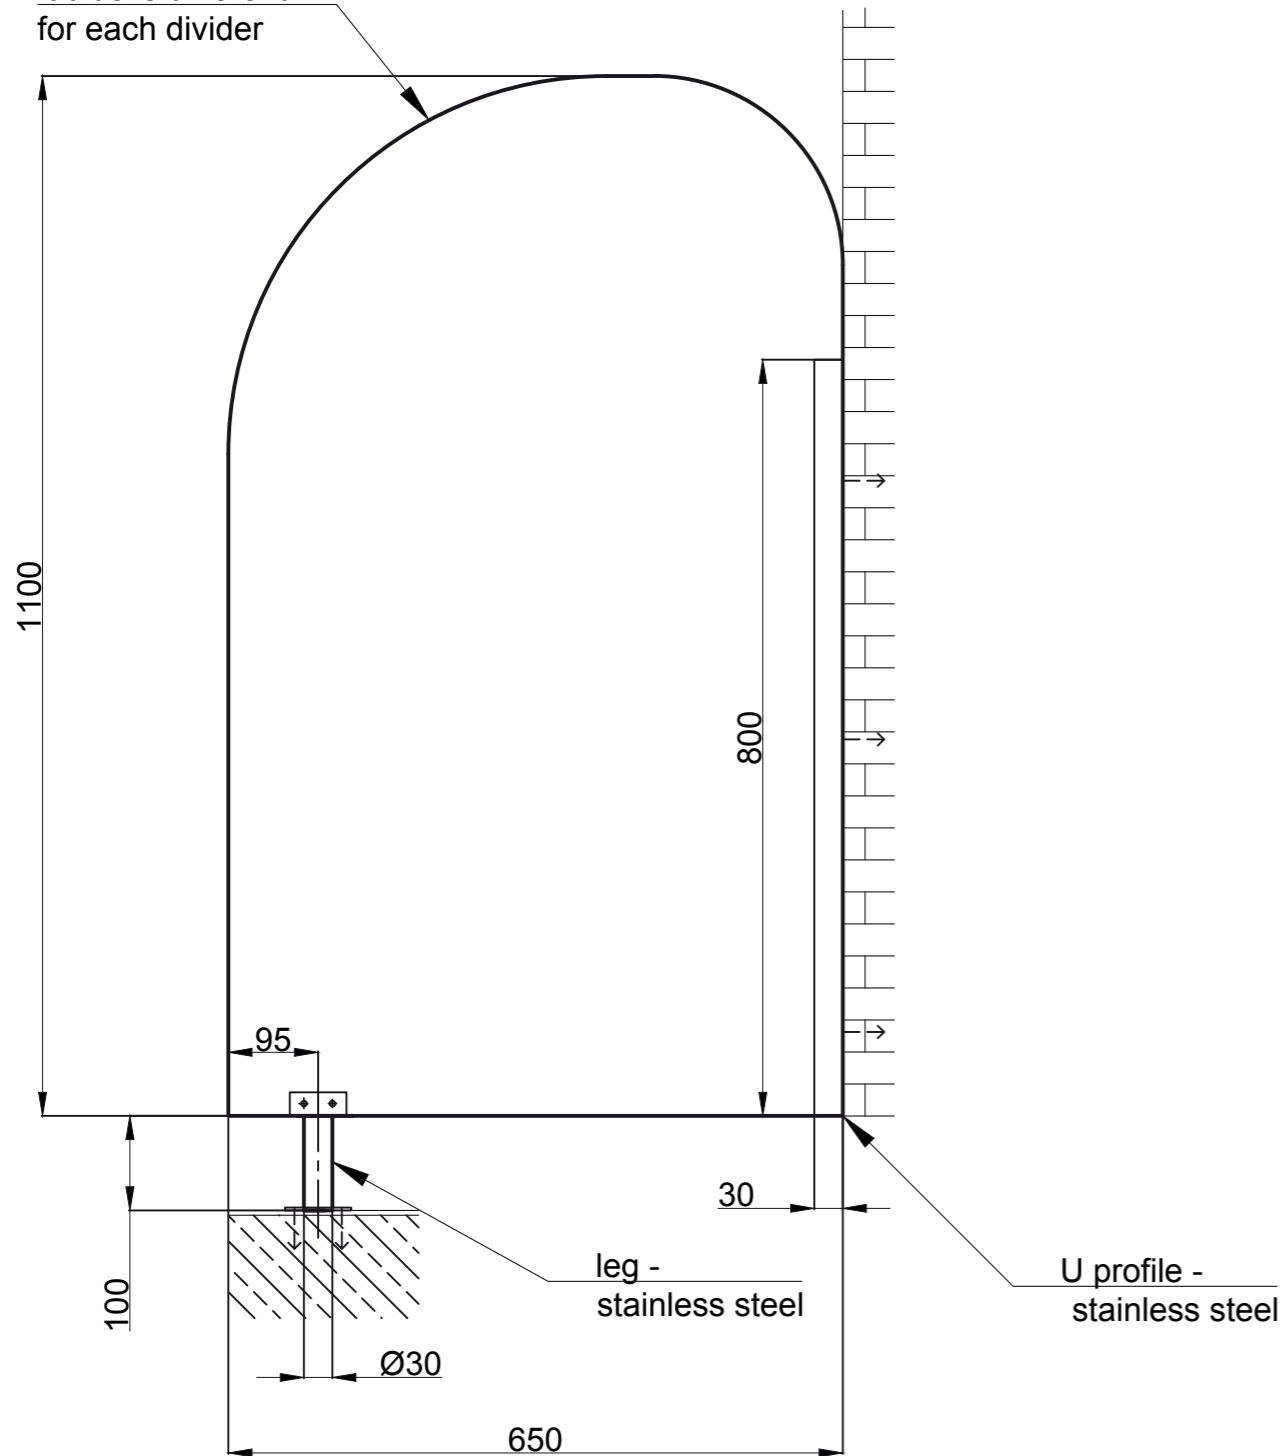

# 5 TOWEL RACKS

(4 pieces)

materials:  
 MF board: KRONOSPAN 22mm  
 edging: ABS 5mm  
matching color

MF Board:  
 7113 Chilli red  
 0132 PE Orange  
 7167 SU Viola  
 0540 PE Manhattan Grey

projection: 	design: Kristýna SLEZÁKOVÁ draw: Kristýna SLEZÁKOVÁ oversee: Ing. Milan Šimek, Ph.D.	scale: <b>1:8</b>
The Mendel university in Brno	title: The towel racks for the Nursery school in Uherčice	label: <b>Appx. 5</b>

# 6 TOILET DIVIDERS

(5 pieces)

radius is different for each divider

6a Viola + white edge

6b Pearl white + violet edge

6c Viola + white edge

6d Pearl white + violet edge

6e Viola + white edge