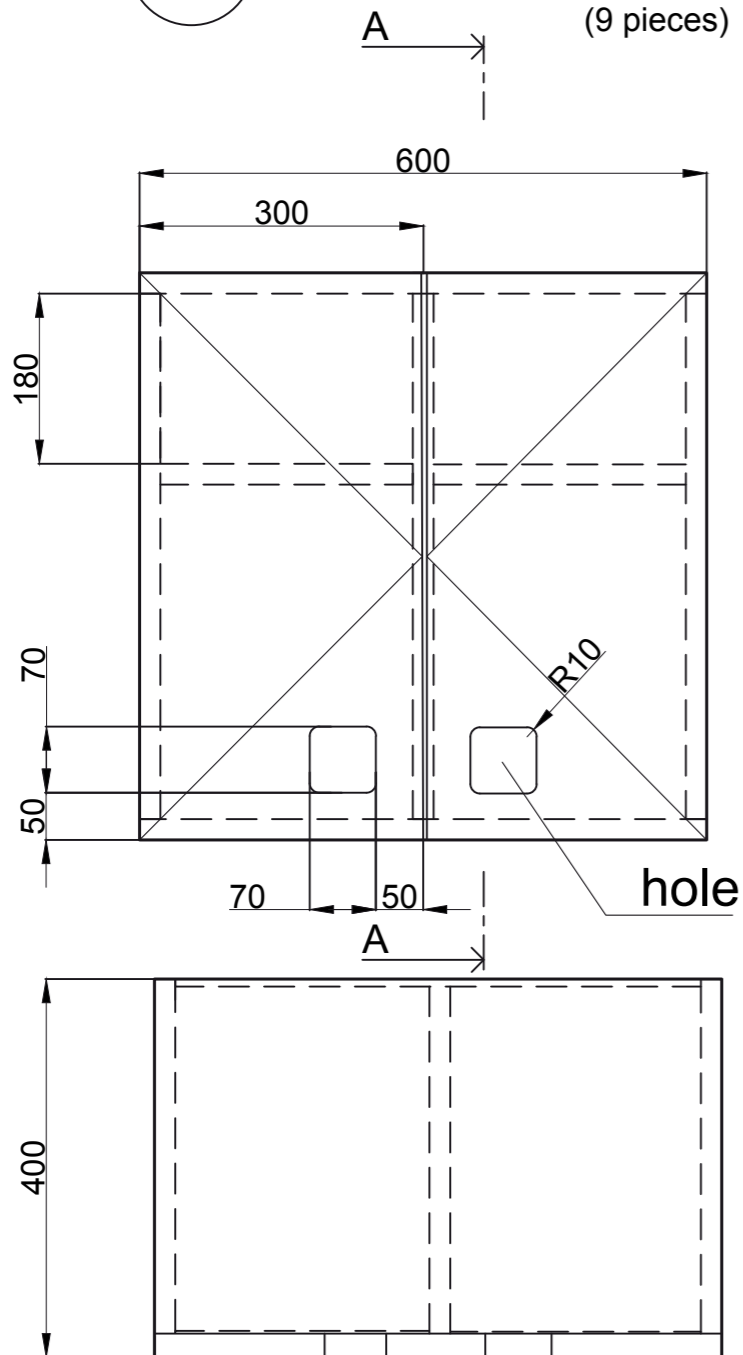

# 1b SINGLE CABINET

(2 pieces)

materials:  
 mounting: BLUM  
 MF board: KRONOSPAN 22mm  
 edging: ABS 5mm  
 matching color

-  22 mm  
7113 Chilli red (double 2x, single 1x)
-  0132 PE Orange (double 3x)  
7167 SU Viola (double 2x)  
0540 PE Manhattan Grey (double 1x, single 1x)  
8100 Pearl white (double 1x)
-  12 mm  
0540 PE  
Manhattan Grey