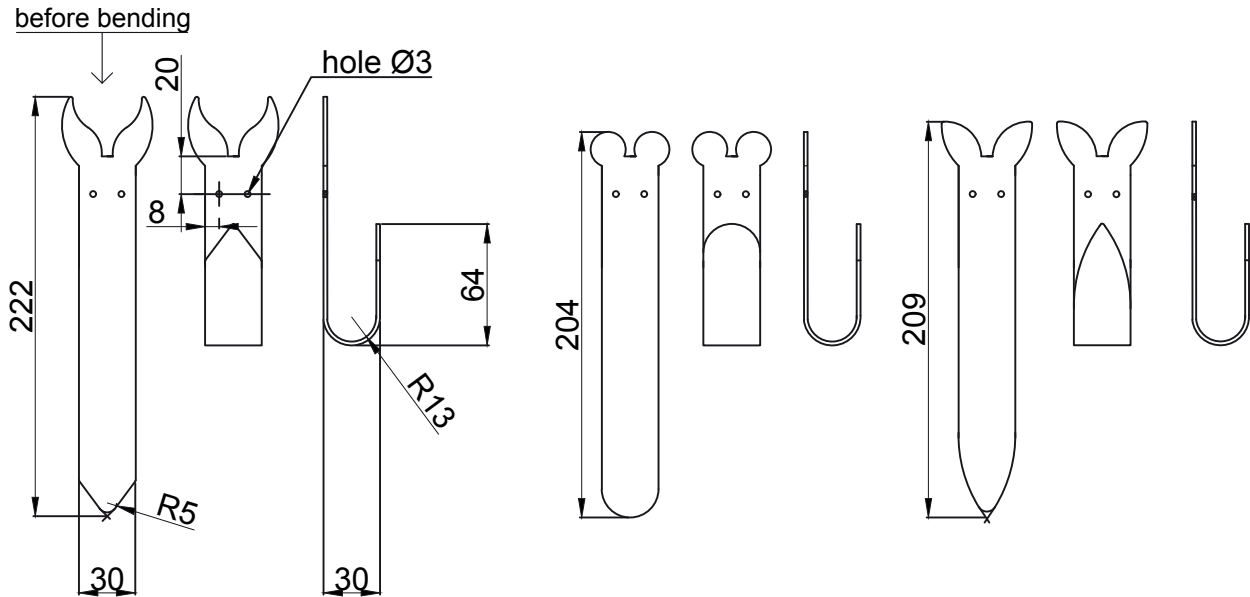

4 HOOKS

(20 pieces)

7 pieces

7 pieces

6 pieces