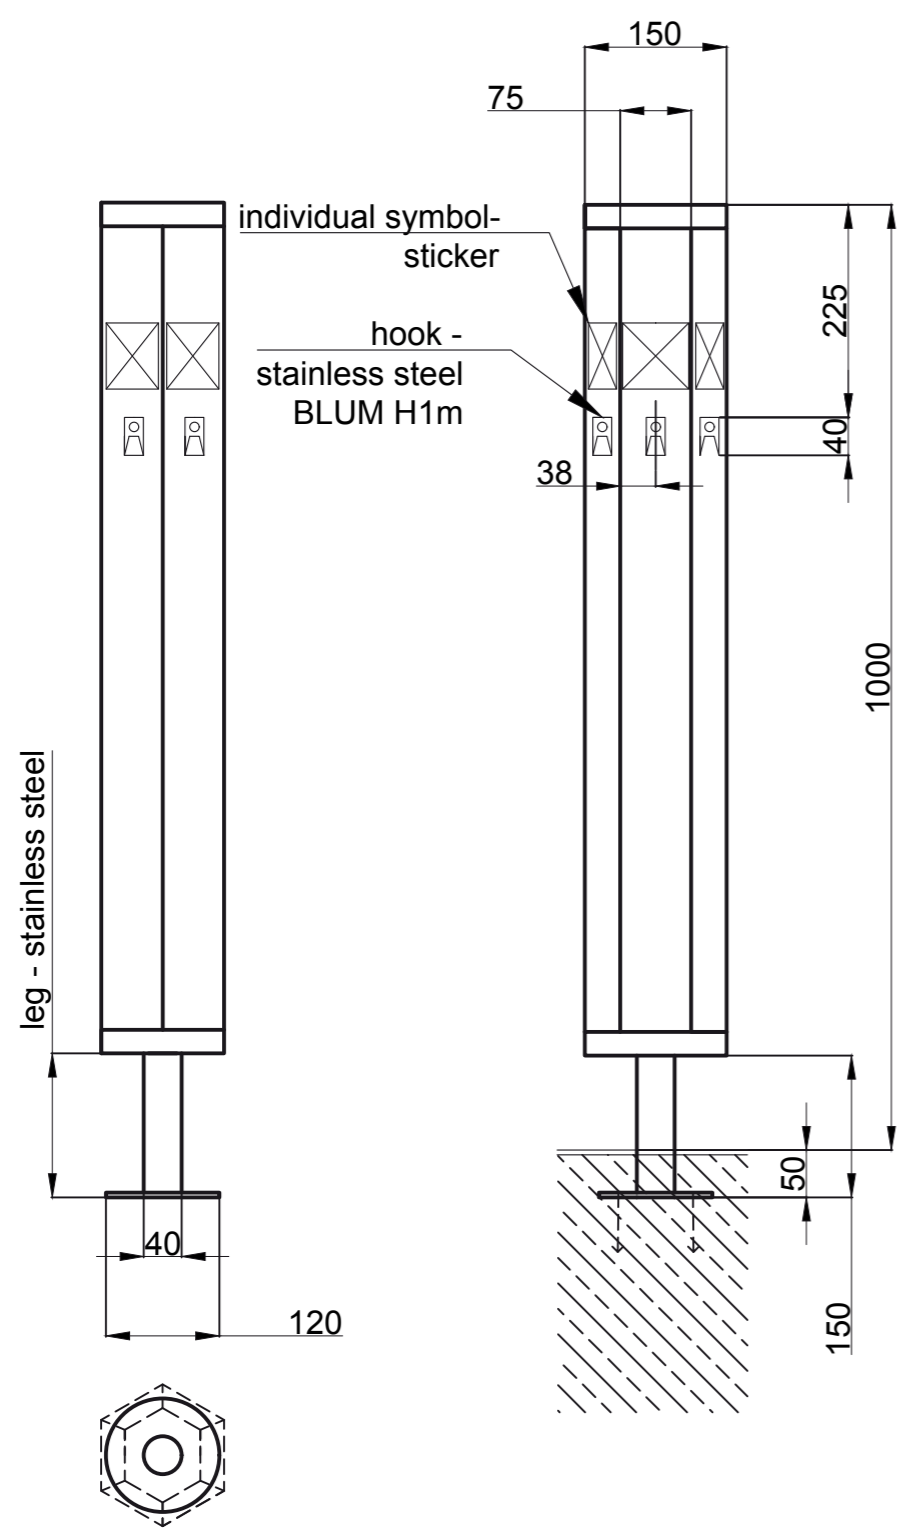

5 TOWEL RACKS

(4 pieces)

materials:
MF board: KRONOSPAN 22mm
edging: ABS 5mm
matching color

MF Board:
7113 Chilli red
0132 PE Orange
7167 SU Viola
0540 PE Manhattan Grey

projection: 	design: Kristýna SLEZÁKOVÁ draw: Kristýna SLEZÁKOVÁ oversee: Ing. Milan Šimek, Ph.D.	scale: 1:8
The Mendel university in Brno	title: The towel racks for the Nursery school in Uherčice	label: Appx. 5