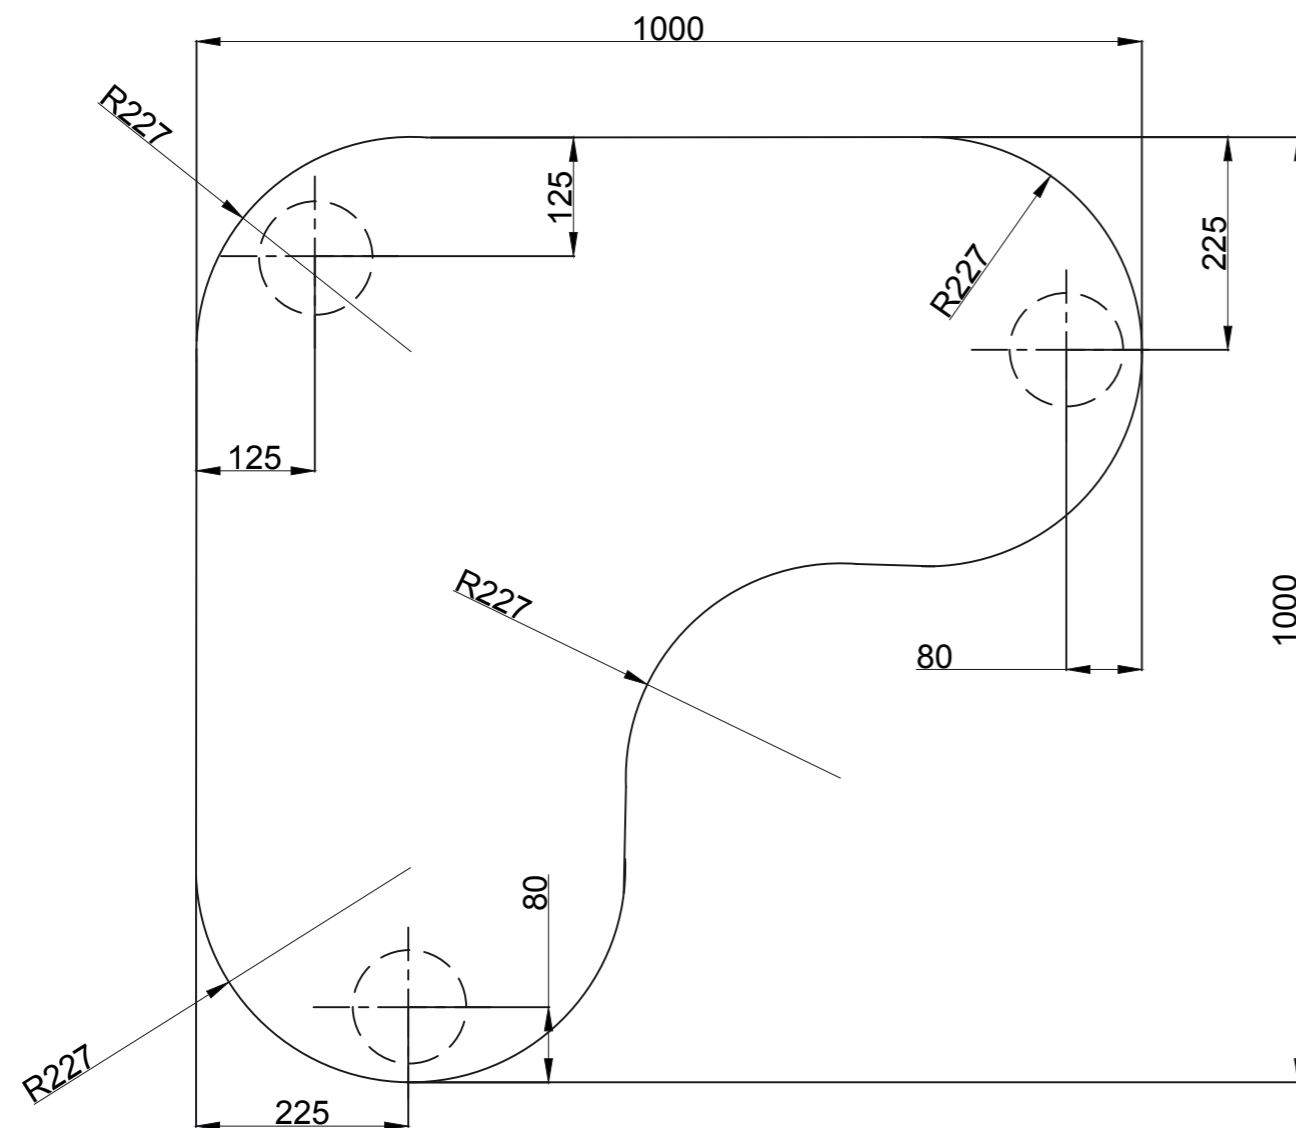

3a SMALL BENCH

(2 pieces)