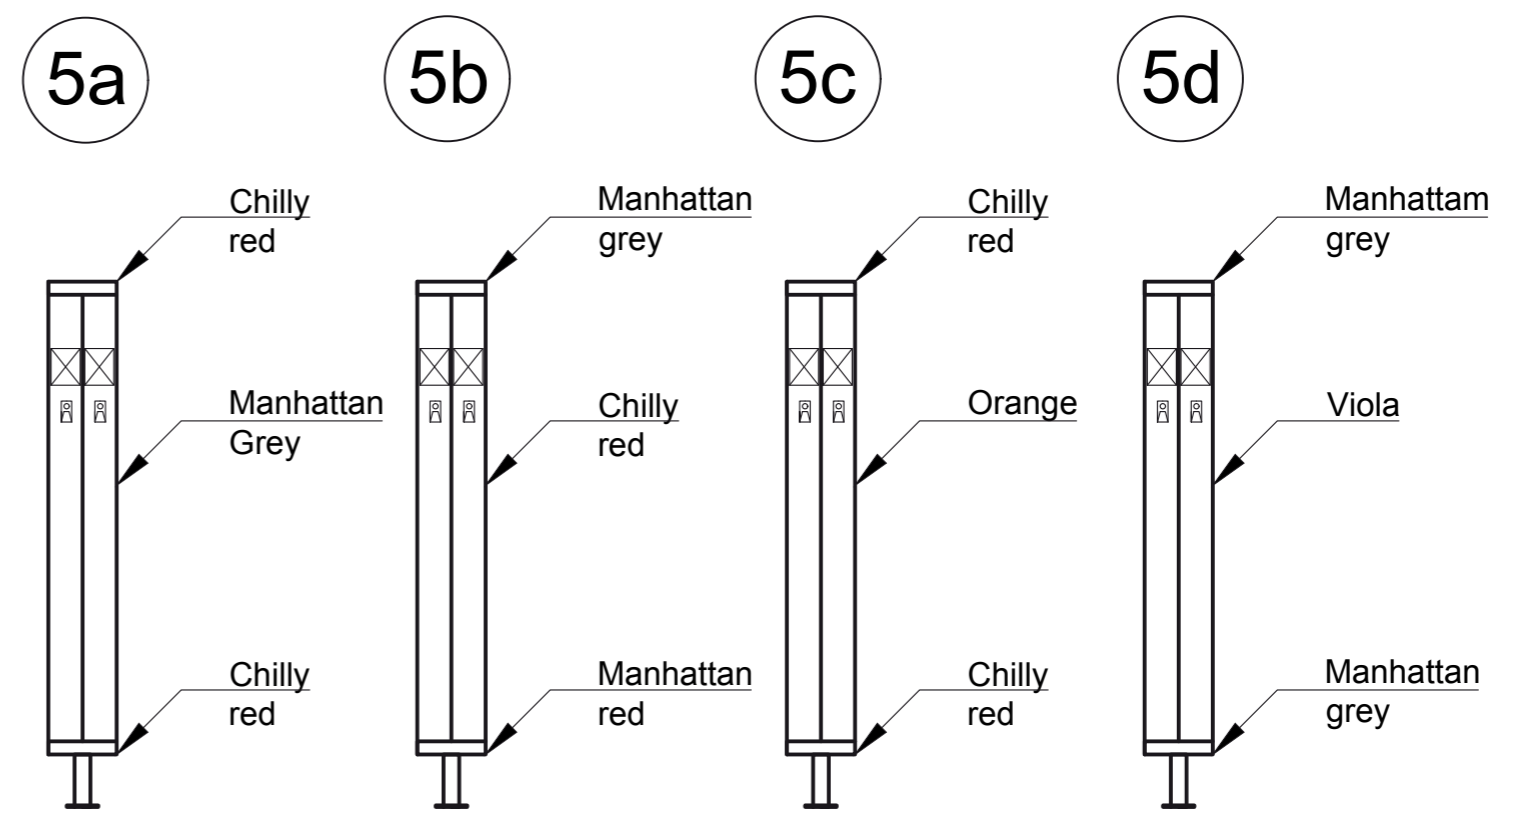

5 TOWEL RACKS

(4 pieces)

materials:
MF board: KRONOSPAN 22mm
edging: ABS 5mm
matching color

MF Board:
7113 Chilli red
0132 PE Orange
7167 SU Viola
0540 PE Manhattan Grey

projection: 	design: Kristýna SLEZÁKOVÁ draw: Kristýna SLEZÁKOVÁ oversee: Ing. Milan Šimek, Ph.D.	scale: 1:8
The Mendel university in Brno	title: The towel racks for the Nursery school in Uherčice	label: Appx. 5