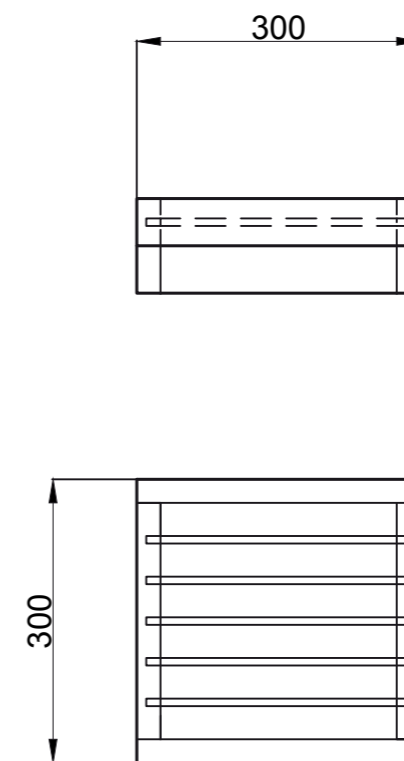

materials:
MF board: KRONOSPAN 22mm
edging: ABS 5mm
matching color

MF Board:
7113 Chilli red (double 2x,
single 1x)
0132 PE Orange (double 3x)
7167 SU Viola (double 2x)
0540 PE Manhattan Grey
(double 1x, single 1x)
8100 Pearl white (double 1x)

projection: 	design: Kristýna SLEZÁKOVÁ draw: Kristýna SLEZÁKOVÁ oversee: Ing. Milan Šimek, Ph.D.	scale: 1:8
The Mendel university in Brno	title: The shoe holders for the Nursery school in Uherčice	label: Appx. 2