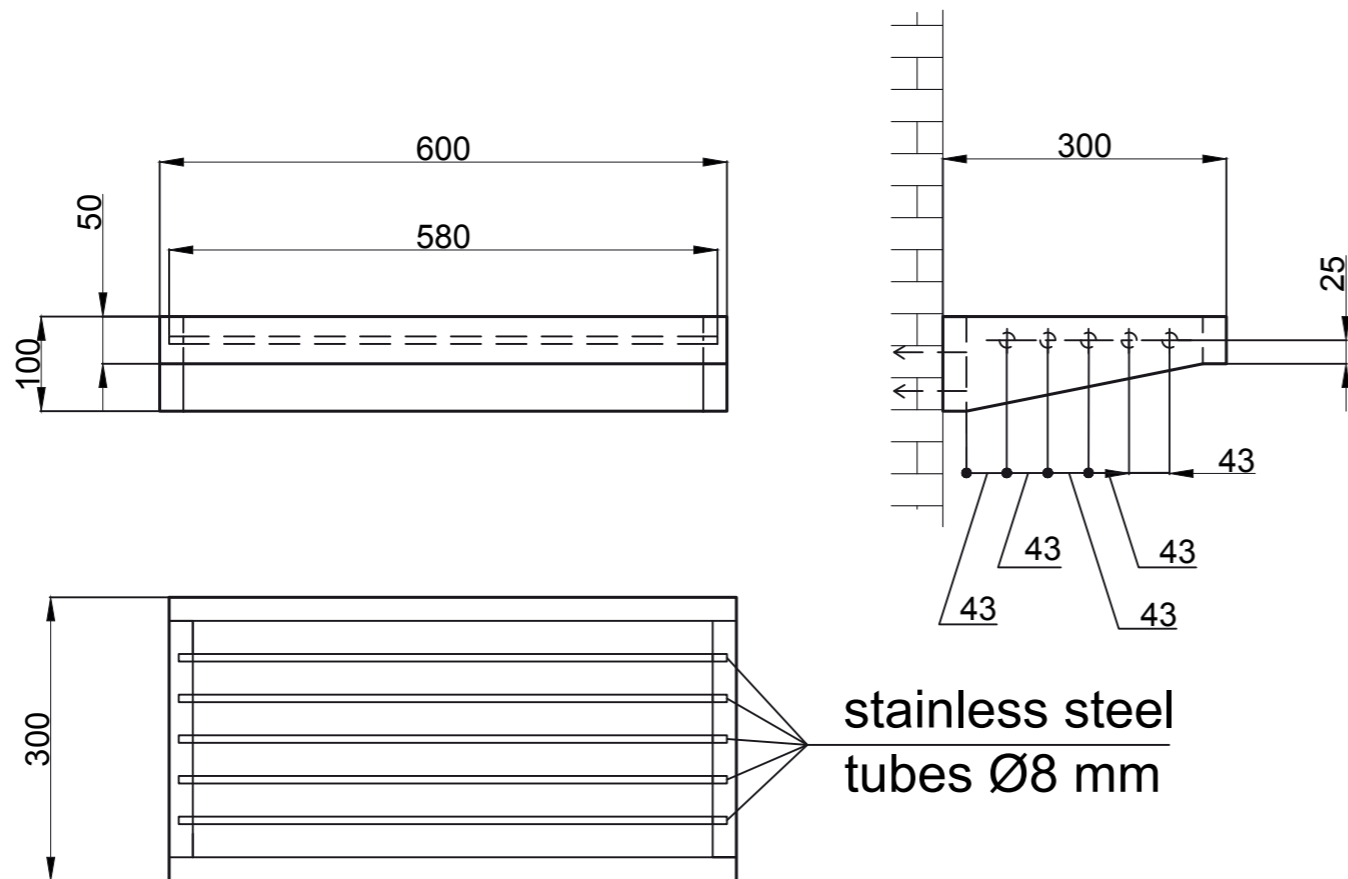

2a DOUBLE SHOE HOLDER
(9 pieces)

2b SINGLE SHOE HOLDER
(2 pieces)