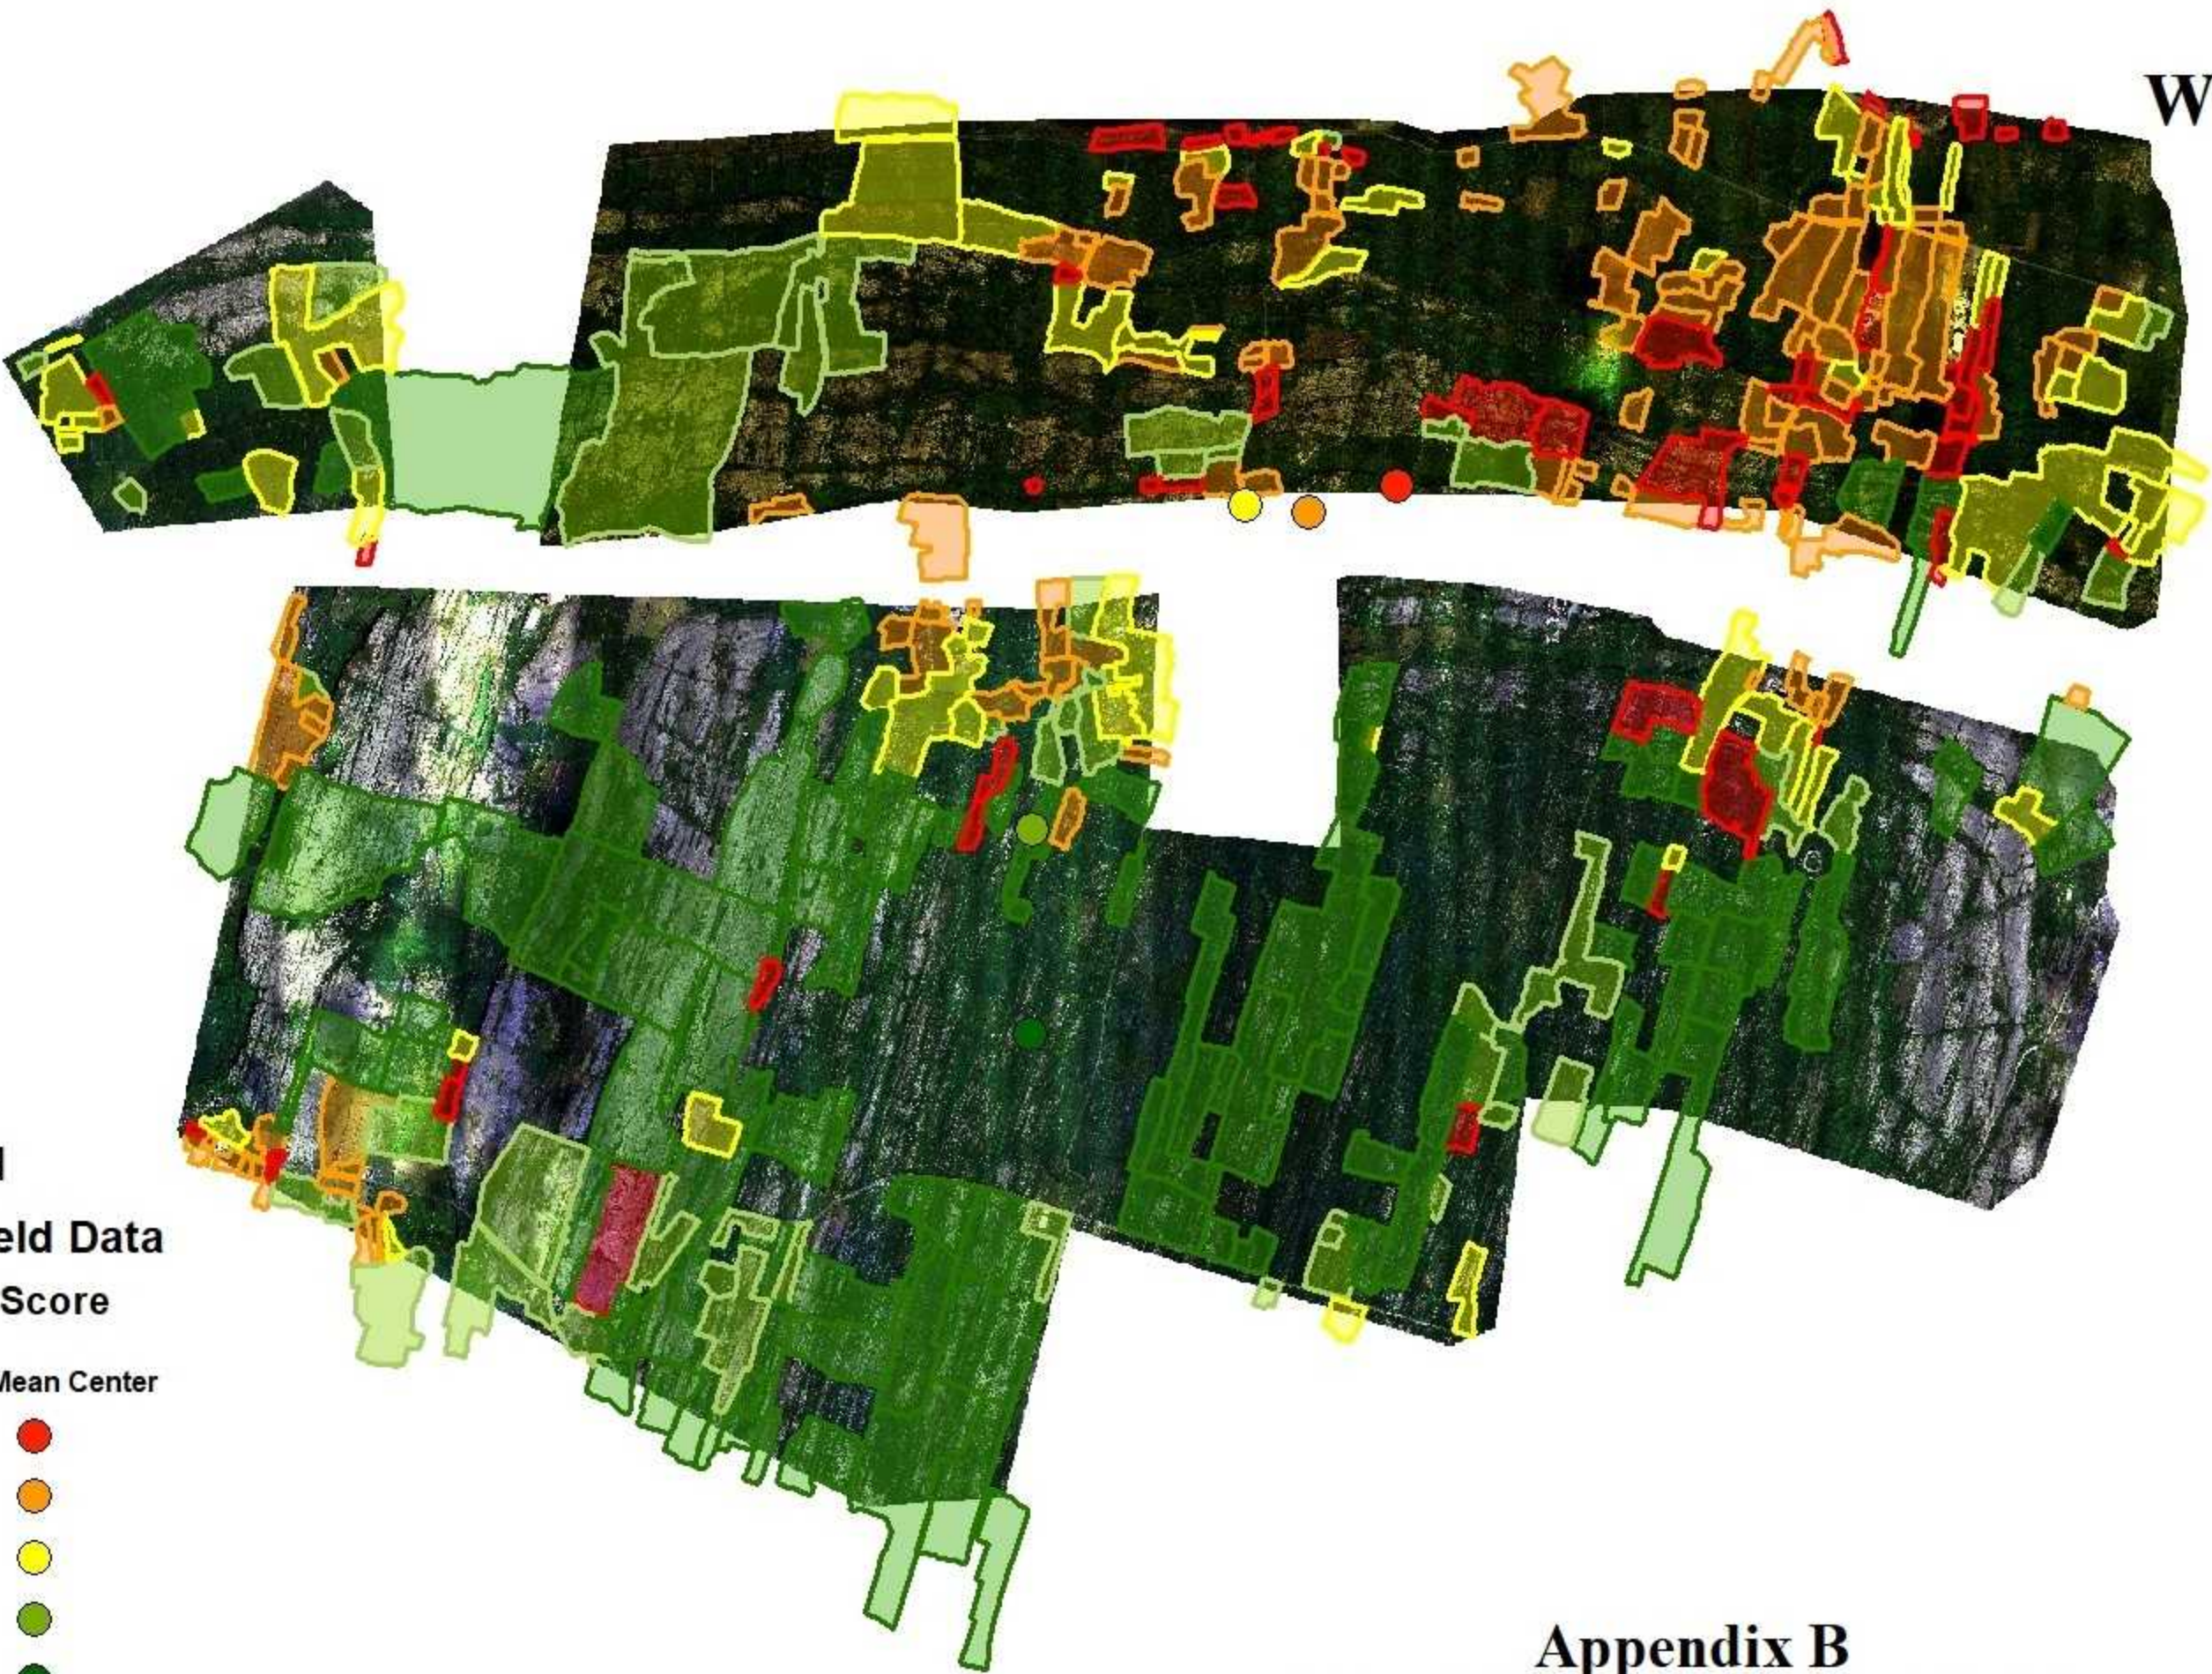

Subject Site - Inis Mór, Aran Islands, County Galway, Republic of Ireland

Appendix A

Grazing Scores of Subject Site Farms

Legend
LPIS Field Data
Grazing Score

Mean Center	
	1 
	2 
	3 
	4 
	5 

Appendix B

Nicholas Liquori CZU FES
Coordinate System: IRENET95_Irish_Transverse_Mercator

Edited LPIS Field Data

Easy Delineation

Difficult Delineation

Appendix C

Nicholas Liquori CZU FES
Coordinate System: IRENET95_Irish_Transverse_Mercator

Legend

-  Edited LPIS Field Data
-  Original Shapefile

Farm Ownership

Legend

The 10 farmers with the largest number of unique LPIS units are displayed here to visualize the scattered nature of landholdings on the island

NDVI

Appendix E

Nicholas Liquori CZU FES
Coordinate System: IRENET95_Irish_Transverse_Mercator

Legend

Appendix G

Nicholas Liquori CZU FES
Coordinate System: IRENET95_Irish_Transverse_Mercator

Legend

5 Class Iso-Cluster Unsupervised Classification

Legend

Classes

- 1
- 2
- 3
- 4
- 5