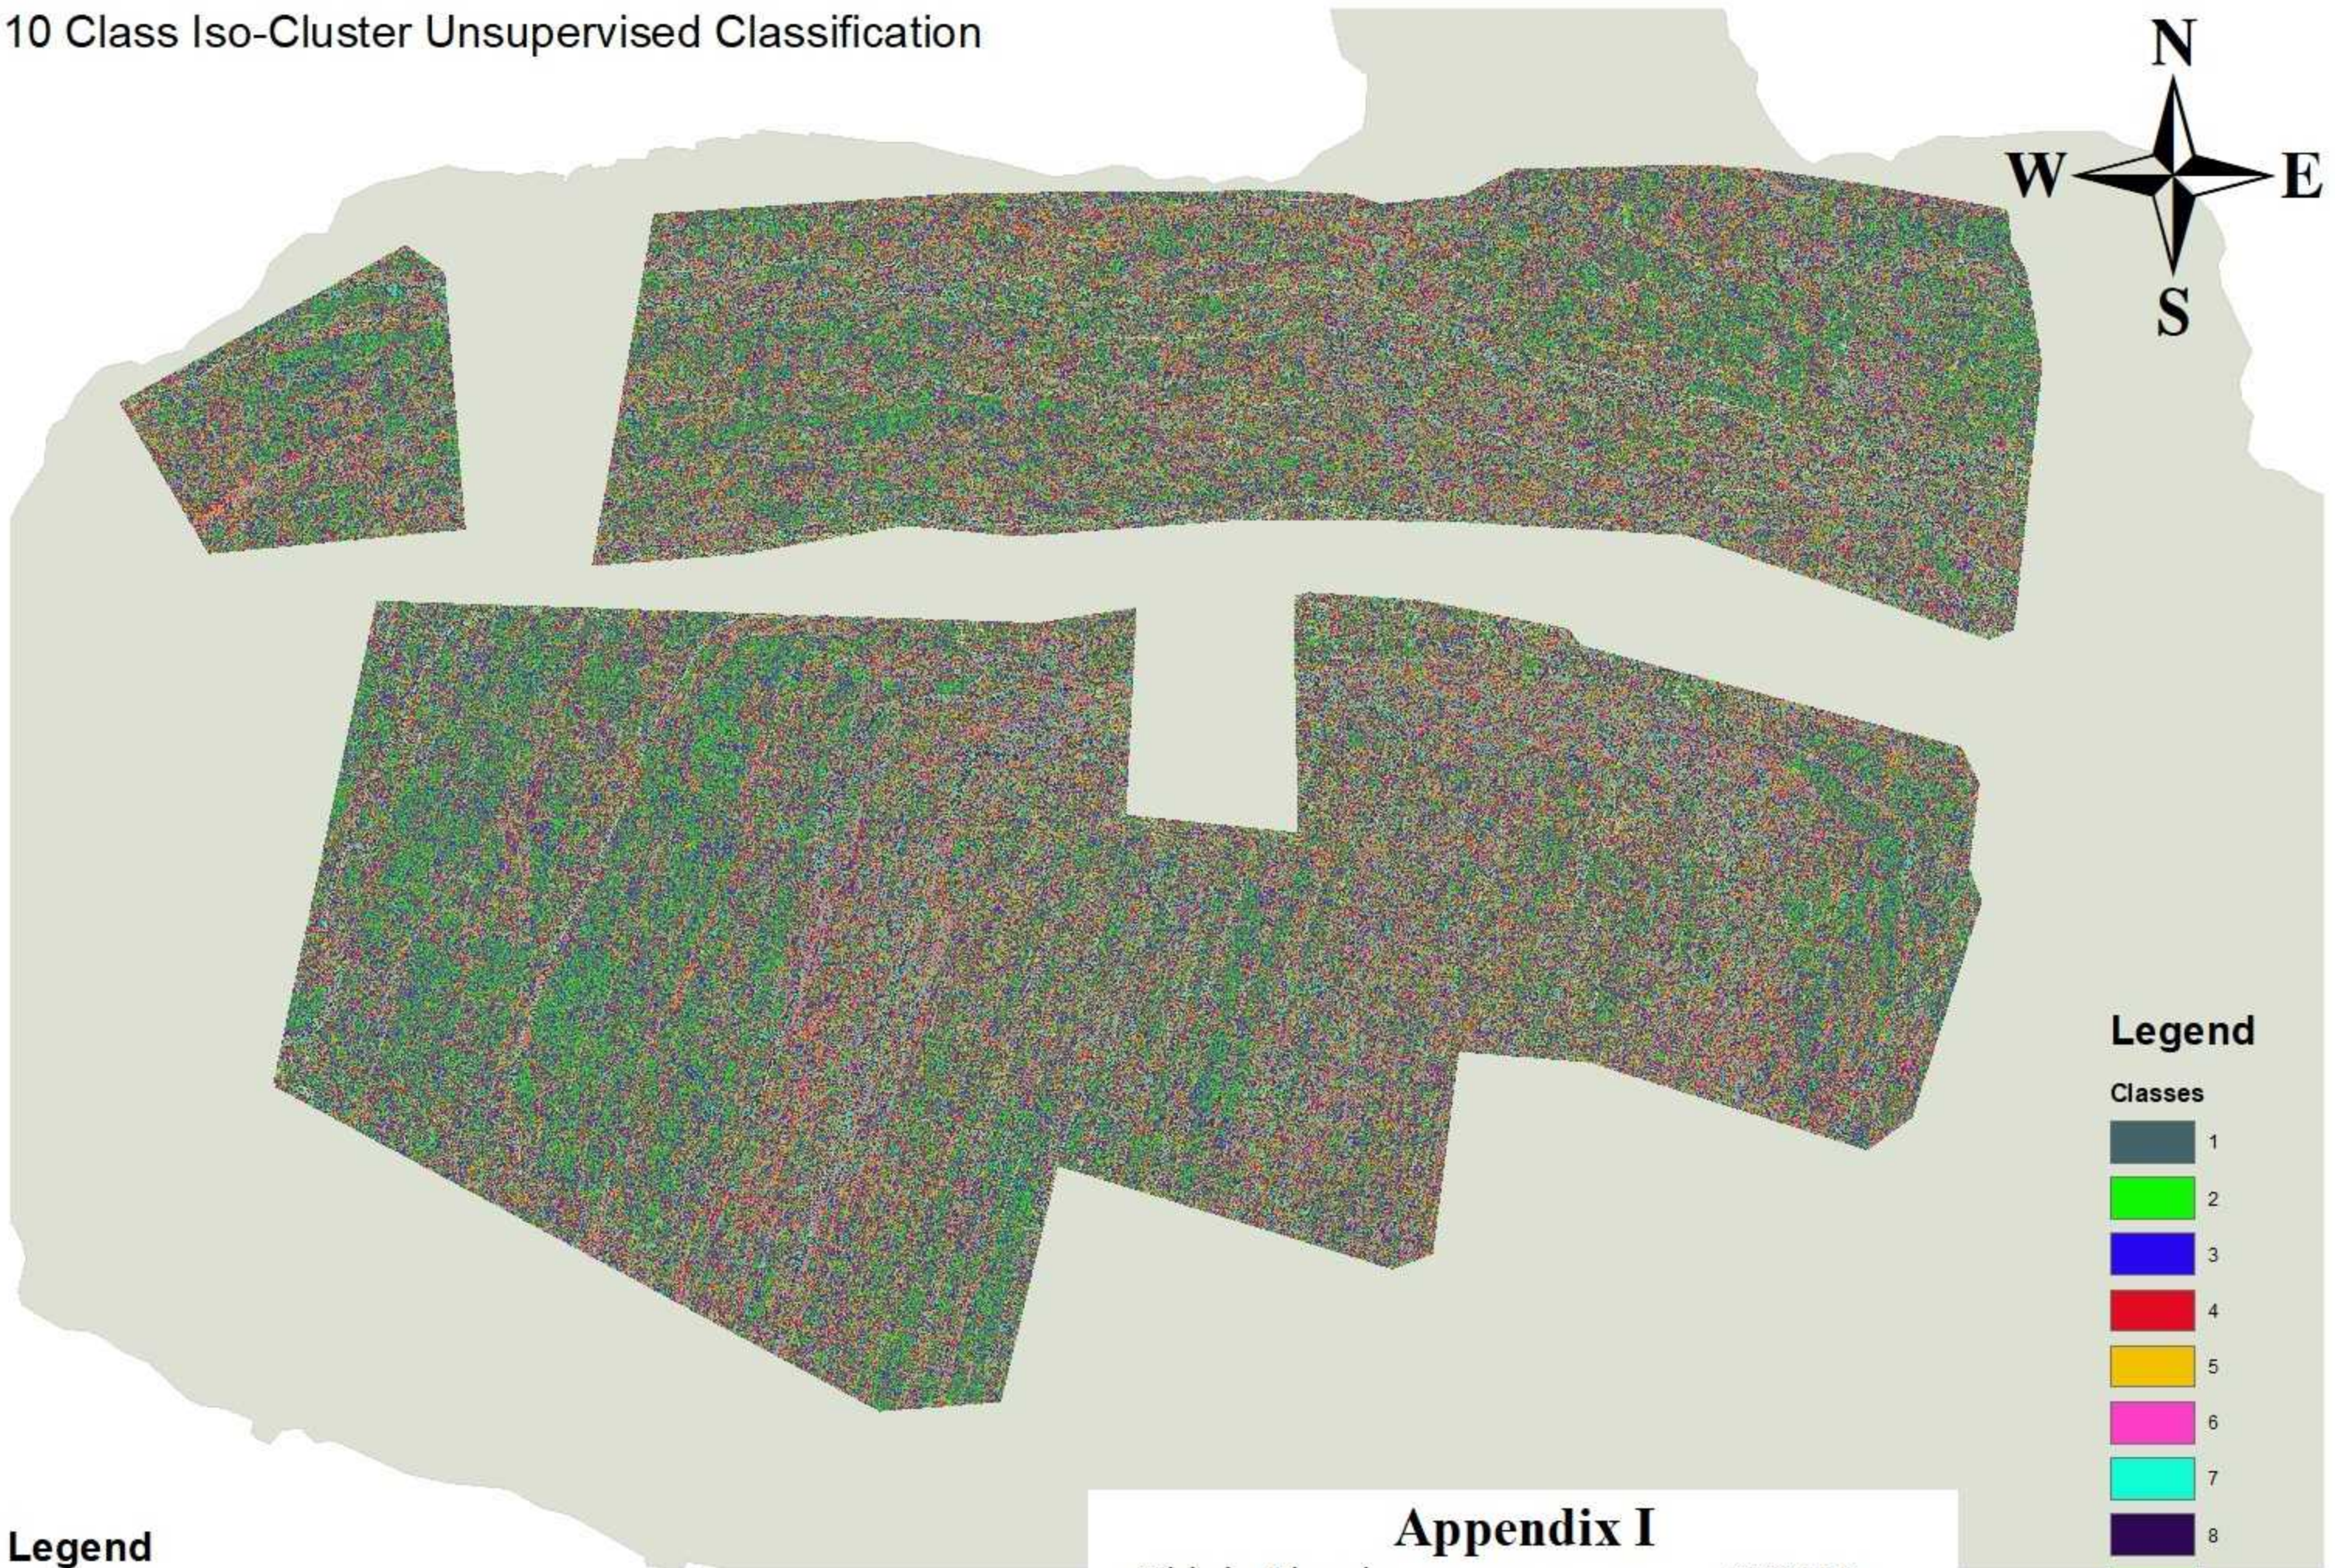

10 Class Iso-Cluster Unsupervised Classification

Legend

Classes