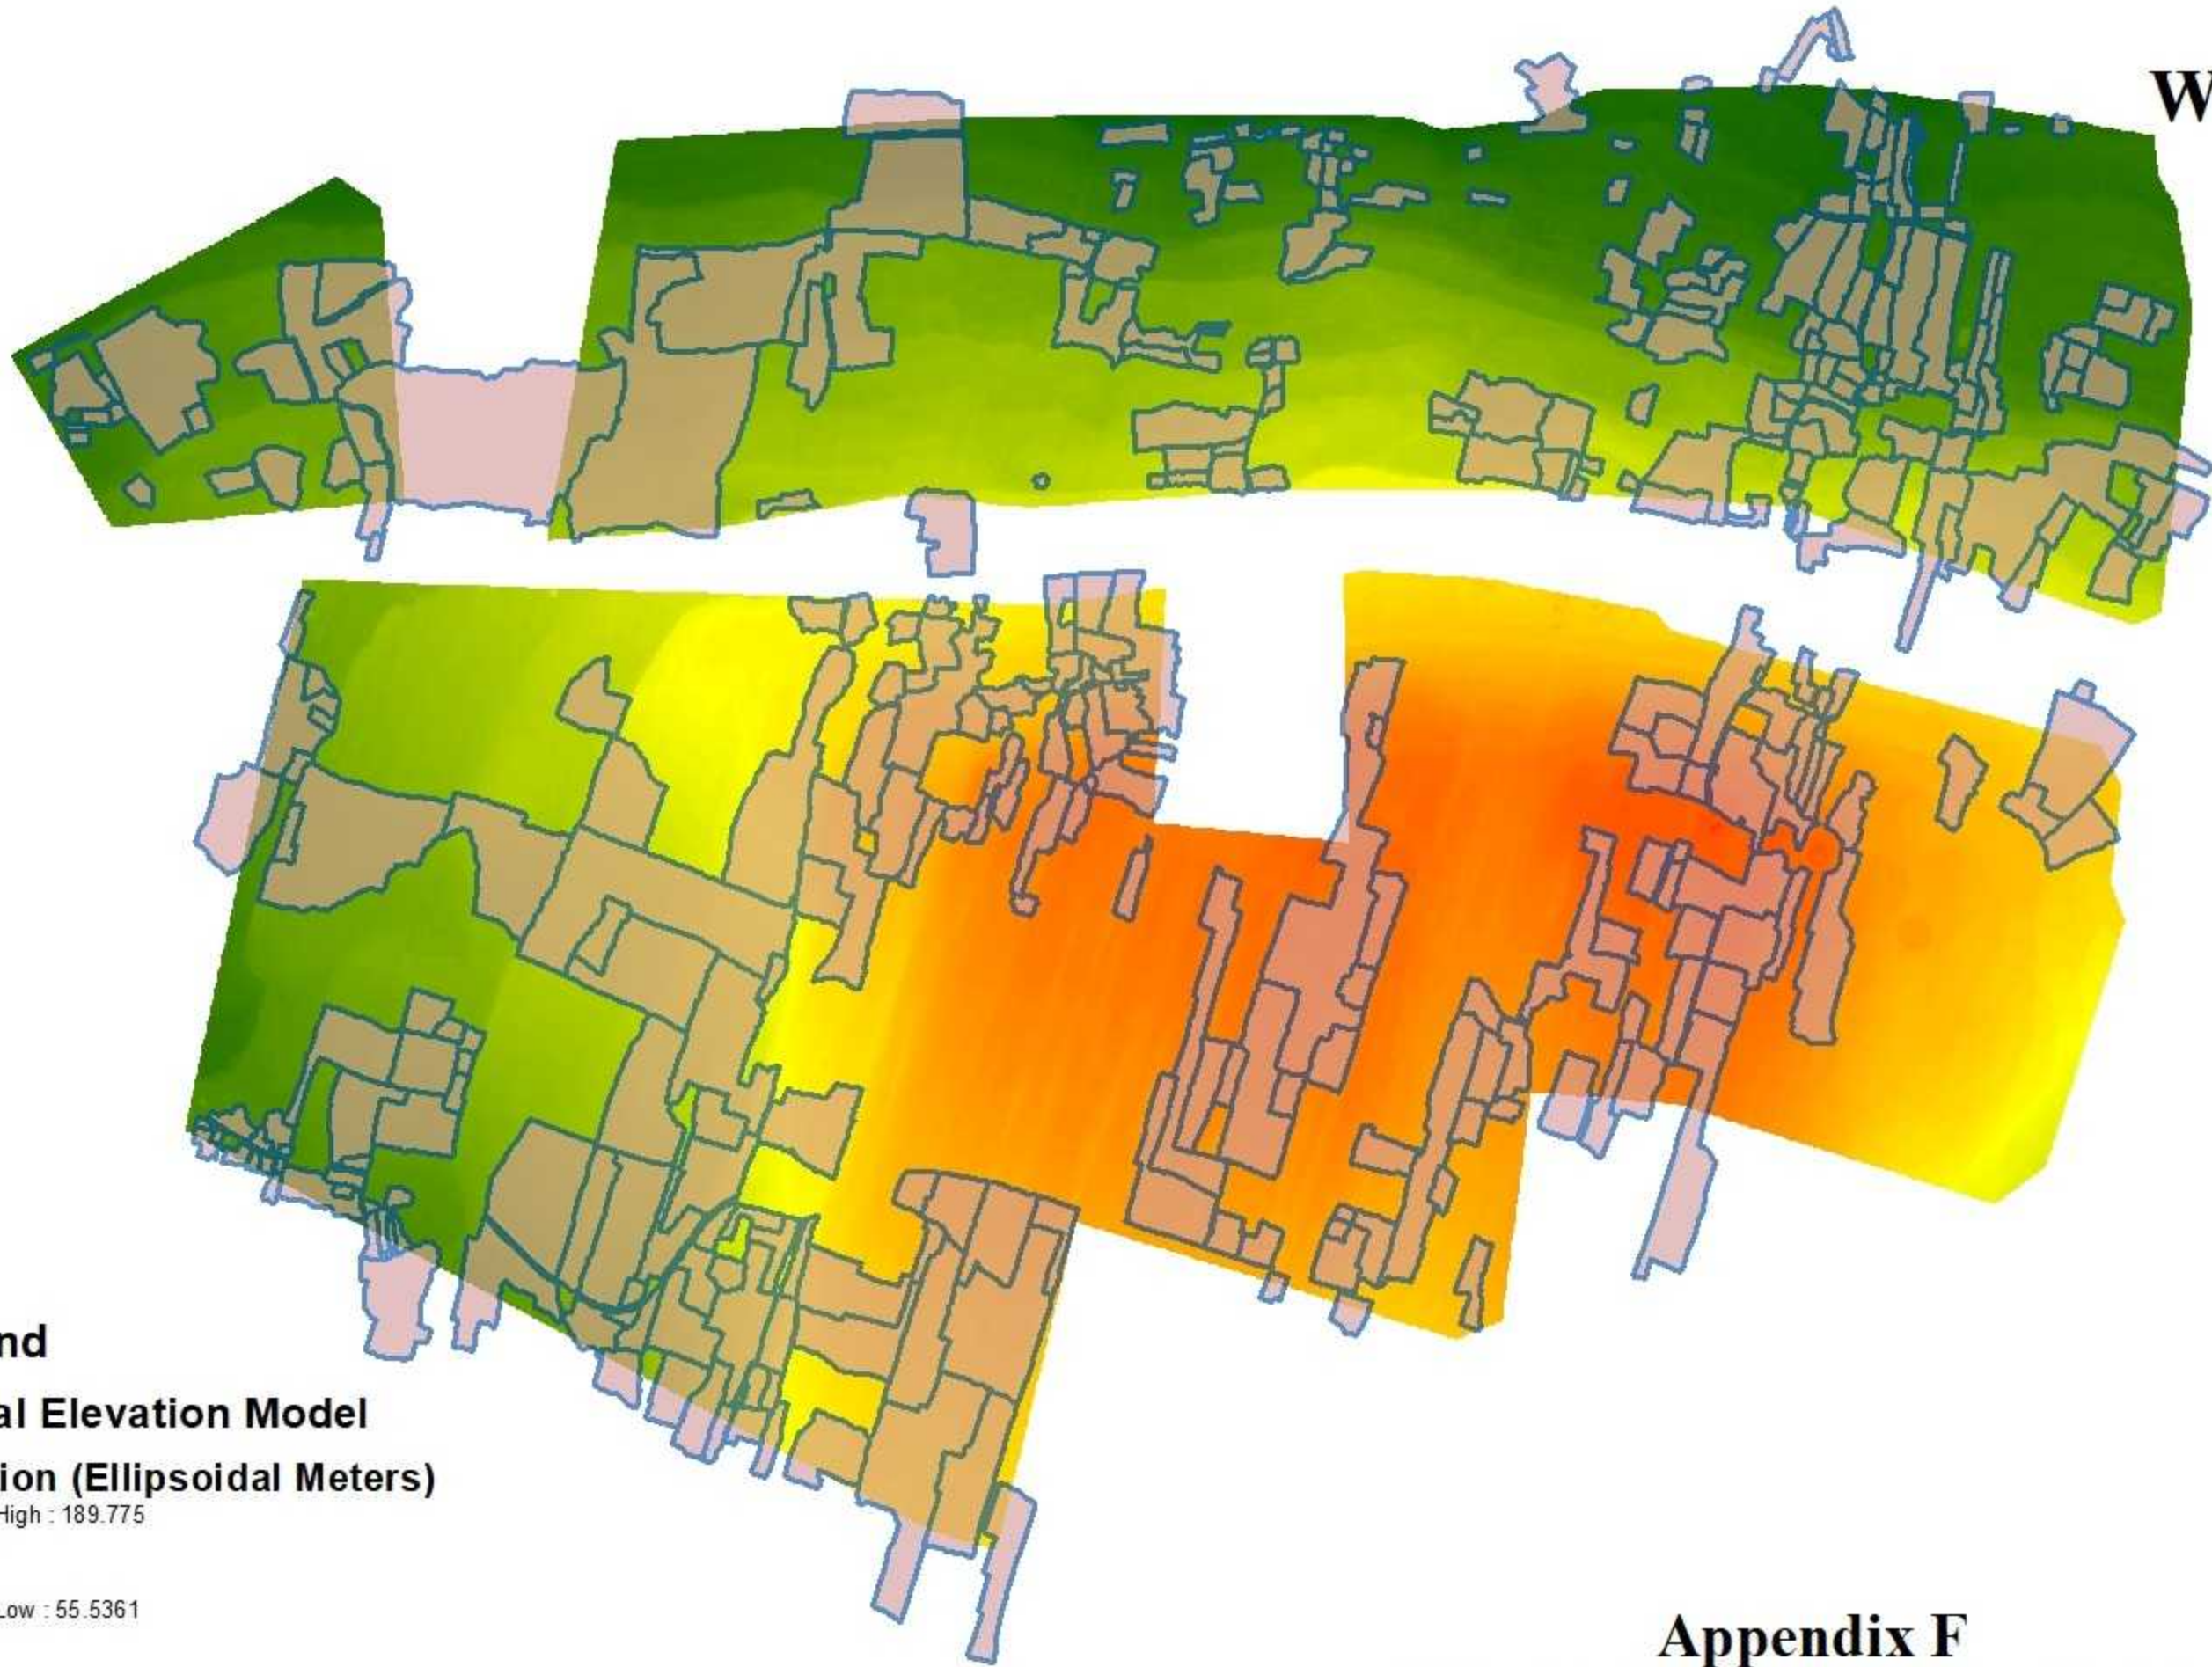

Farm Ownership

Legend

The 10 farmers with the largest number of unique LPIS units are displayed here to visualize the scattered nature of landholdings on the island

NDVI

Appendix E

Nicholas Liquori CZU FES
Coordinate System: IRENET95_Irish_Transverse_Mercator

Surface Topography

Legend

Digital Elevation Model
Elevation (Ellipsoidal Meters)

500 250 0 500 Meters

Appendix F

Nicholas Liquori CZU FES
Coordinate System: IRENET95_Irish_Transverse_Mercator

3 Class Iso-Cluster Unsupervised Classification