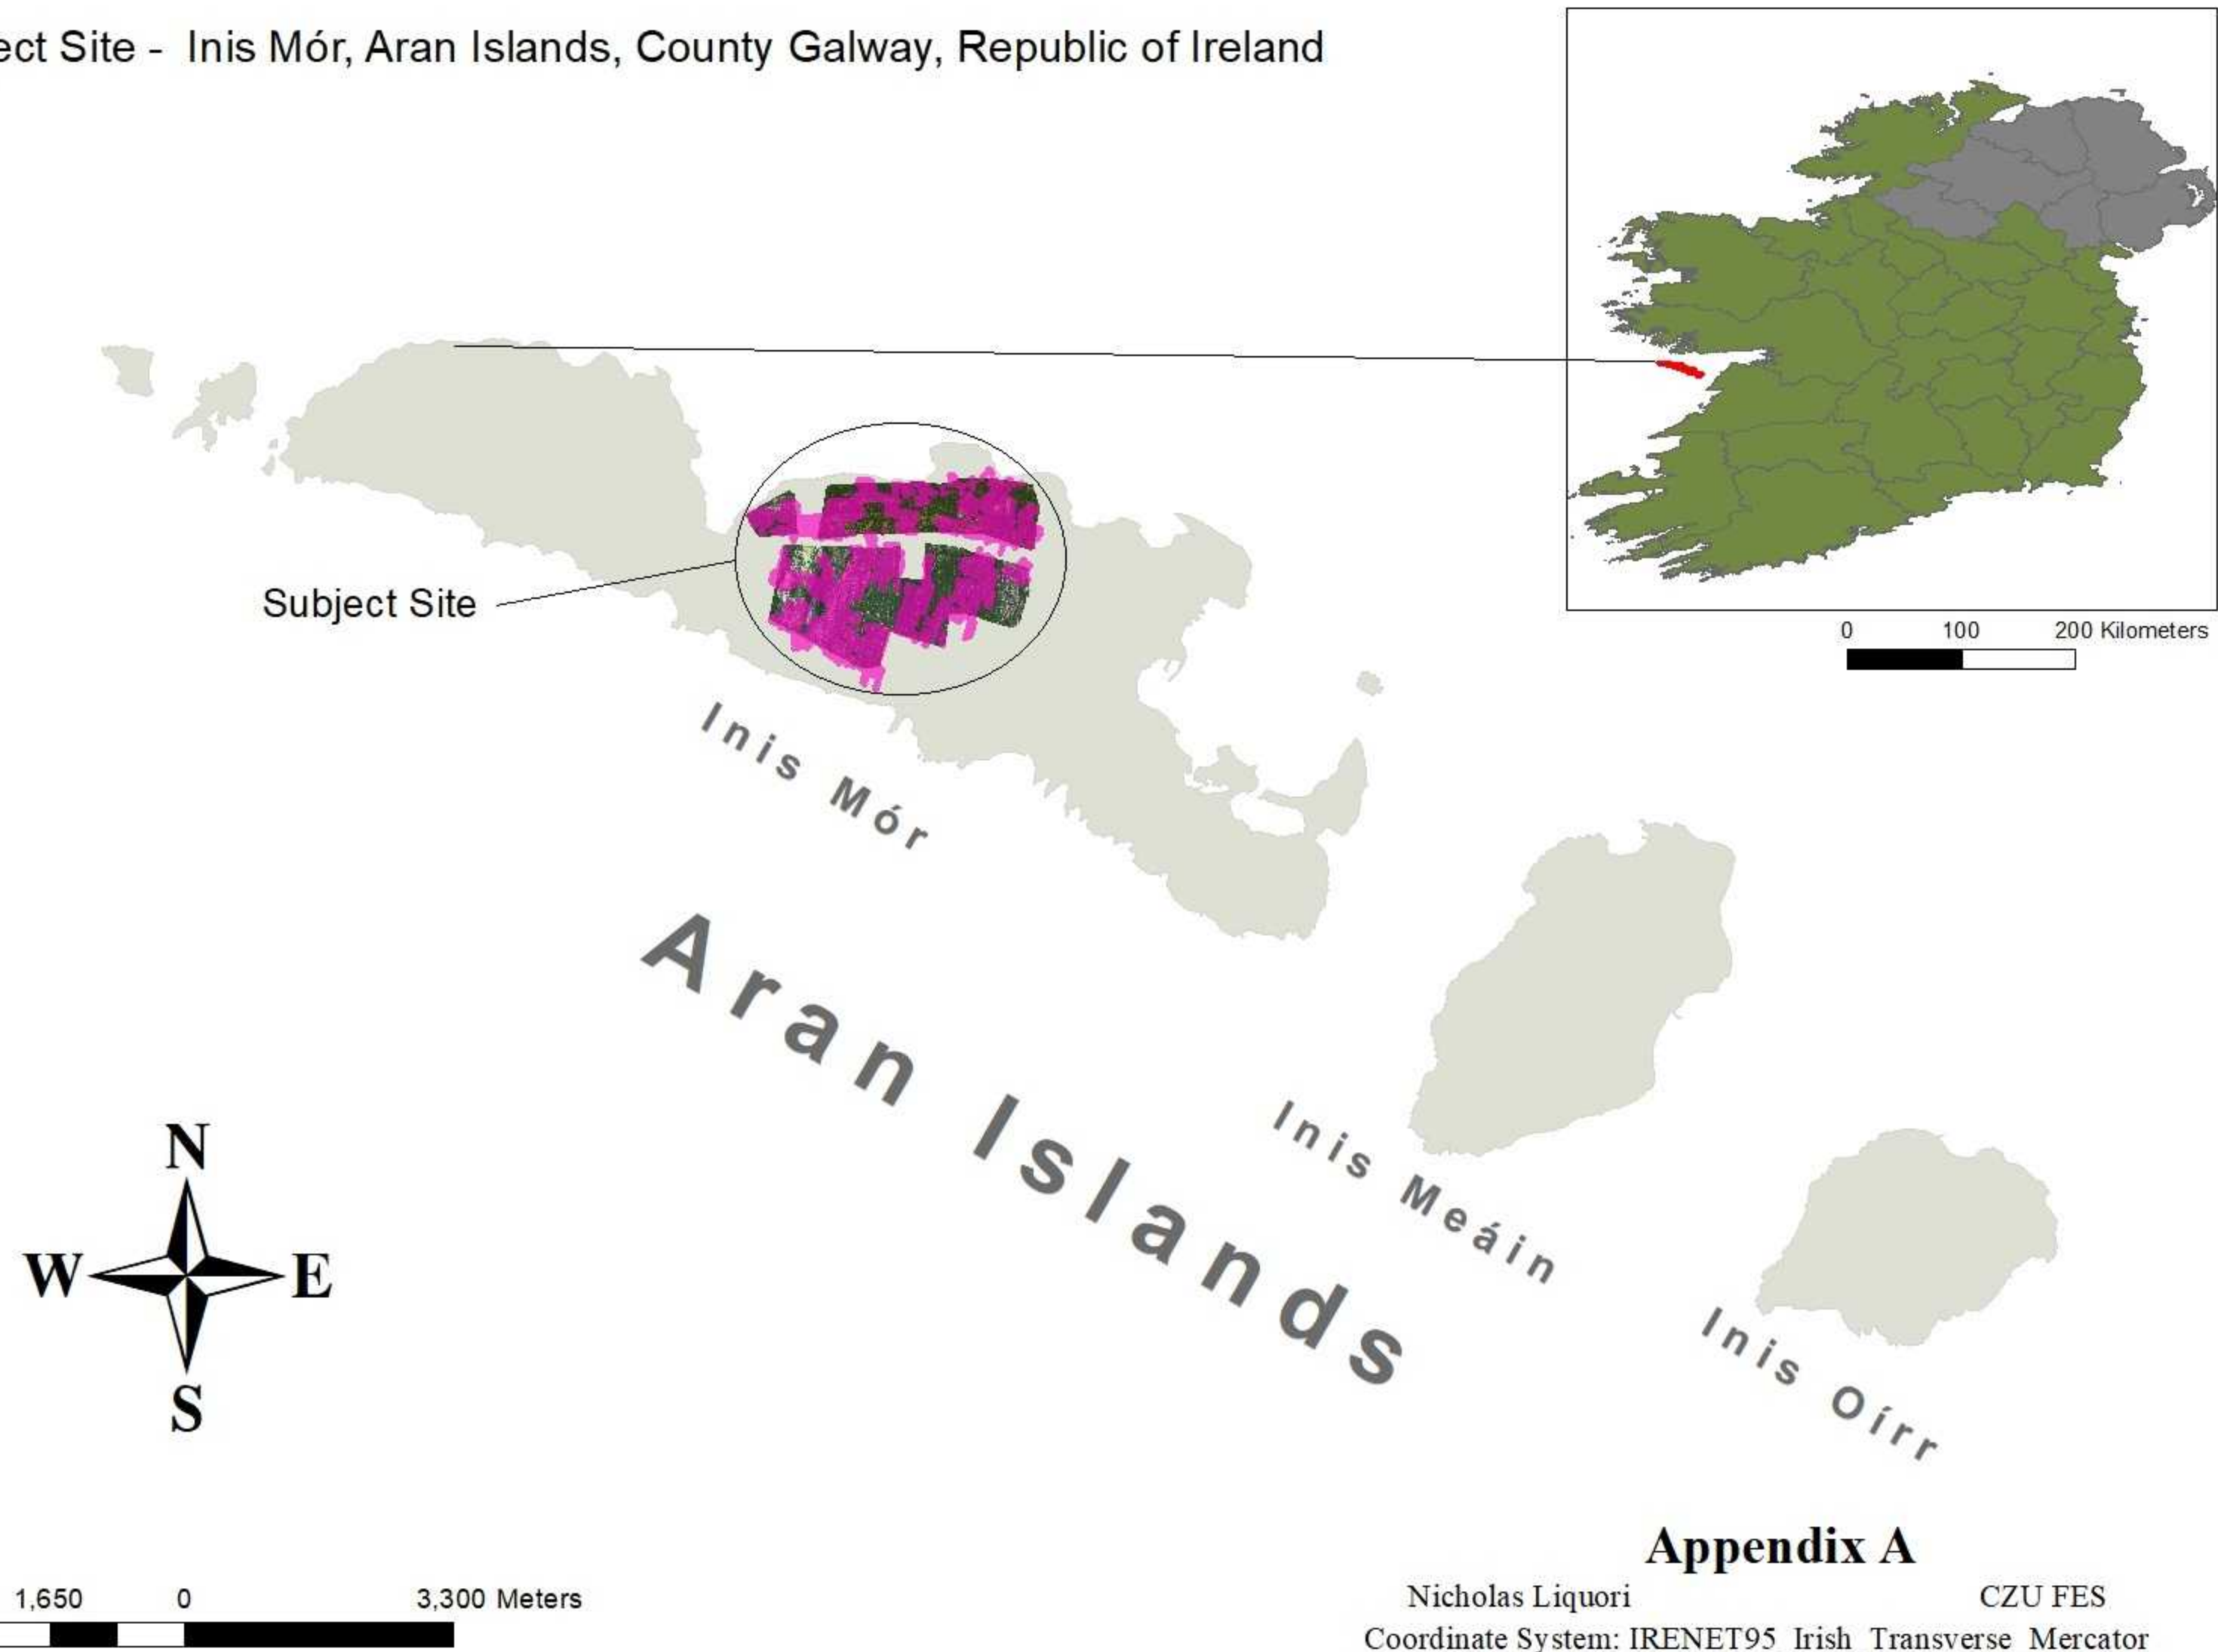

Subject Site - Inis Mór, Aran Islands, County Galway, Republic of Ireland

Appendix A

Grazing Scores of Subject Site Farms

Legend
LPIS Field Data
Grazing Score

Mean Center	
	1 
	2 
	3 
	4 
	5 

Appendix B

Nicholas Liquori CZU FES
Coordinate System: IRENET95_Irish_Transverse_Mercator

Edited LPIS Field Data

Easy Delineation

Difficult Delineation

Appendix C

Nicholas Liquori CZU FES
Coordinate System: IRENET95_Irish_Transverse_Mercator

Legend

-  Edited LPIS Field Data
-  Original Shapefile

Farm Ownership

Legend

The 10 farmers with the largest number of unique LPIS units are displayed here to visualize the scattered nature of landholdings on the island

NDVI

Appendix E

Nicholas Liquori CZU FES
Coordinate System: IRENET95_Irish_Transverse_Mercator

Legend

Appendix G

Nicholas Liquori CZU FES
Coordinate System: IRENET95_Irish_Transverse_Mercator

Legend

5 Class Iso-Cluster Unsupervised Classification

Legend

Classes

- 1
- 2
- 3
- 4
- 5