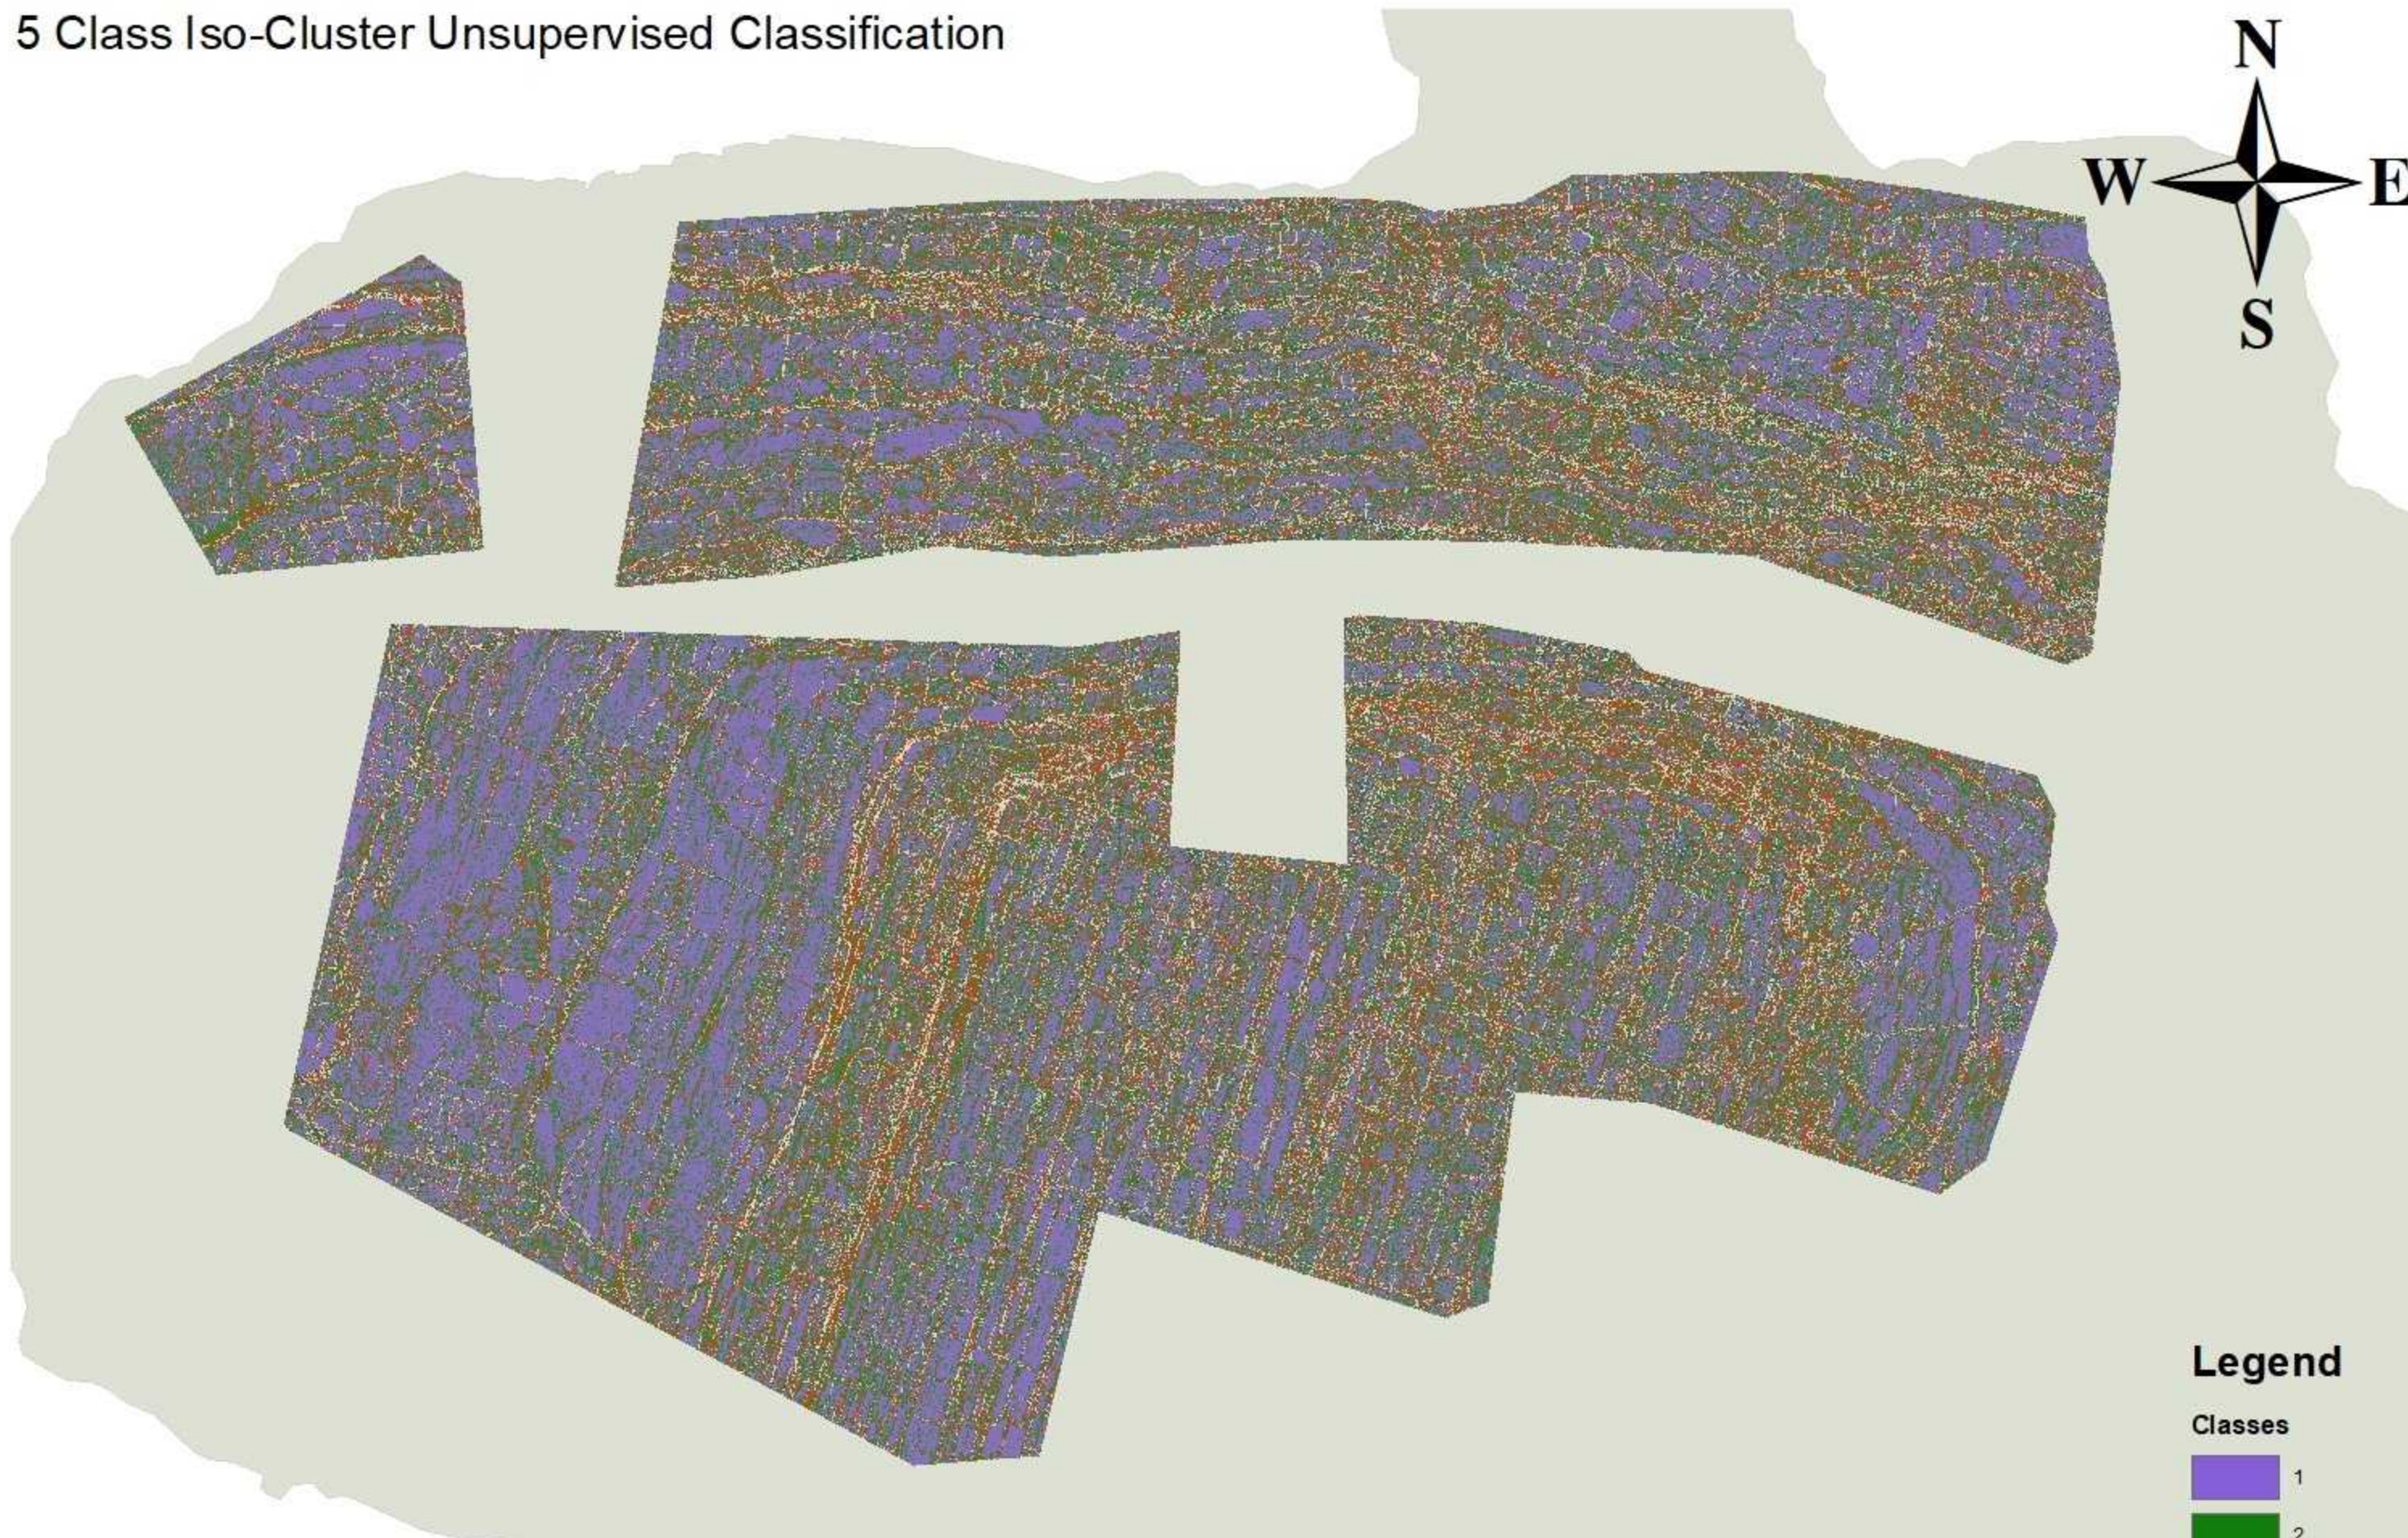

Legend

Appendix G

Nicholas Liquori CZU FES
Coordinate System: IRENET95_Irish_Transverse_Mercator

Legend

5 Class Iso-Cluster Unsupervised Classification

Legend

Classes

- 1
- 2
- 3
- 4
- 5