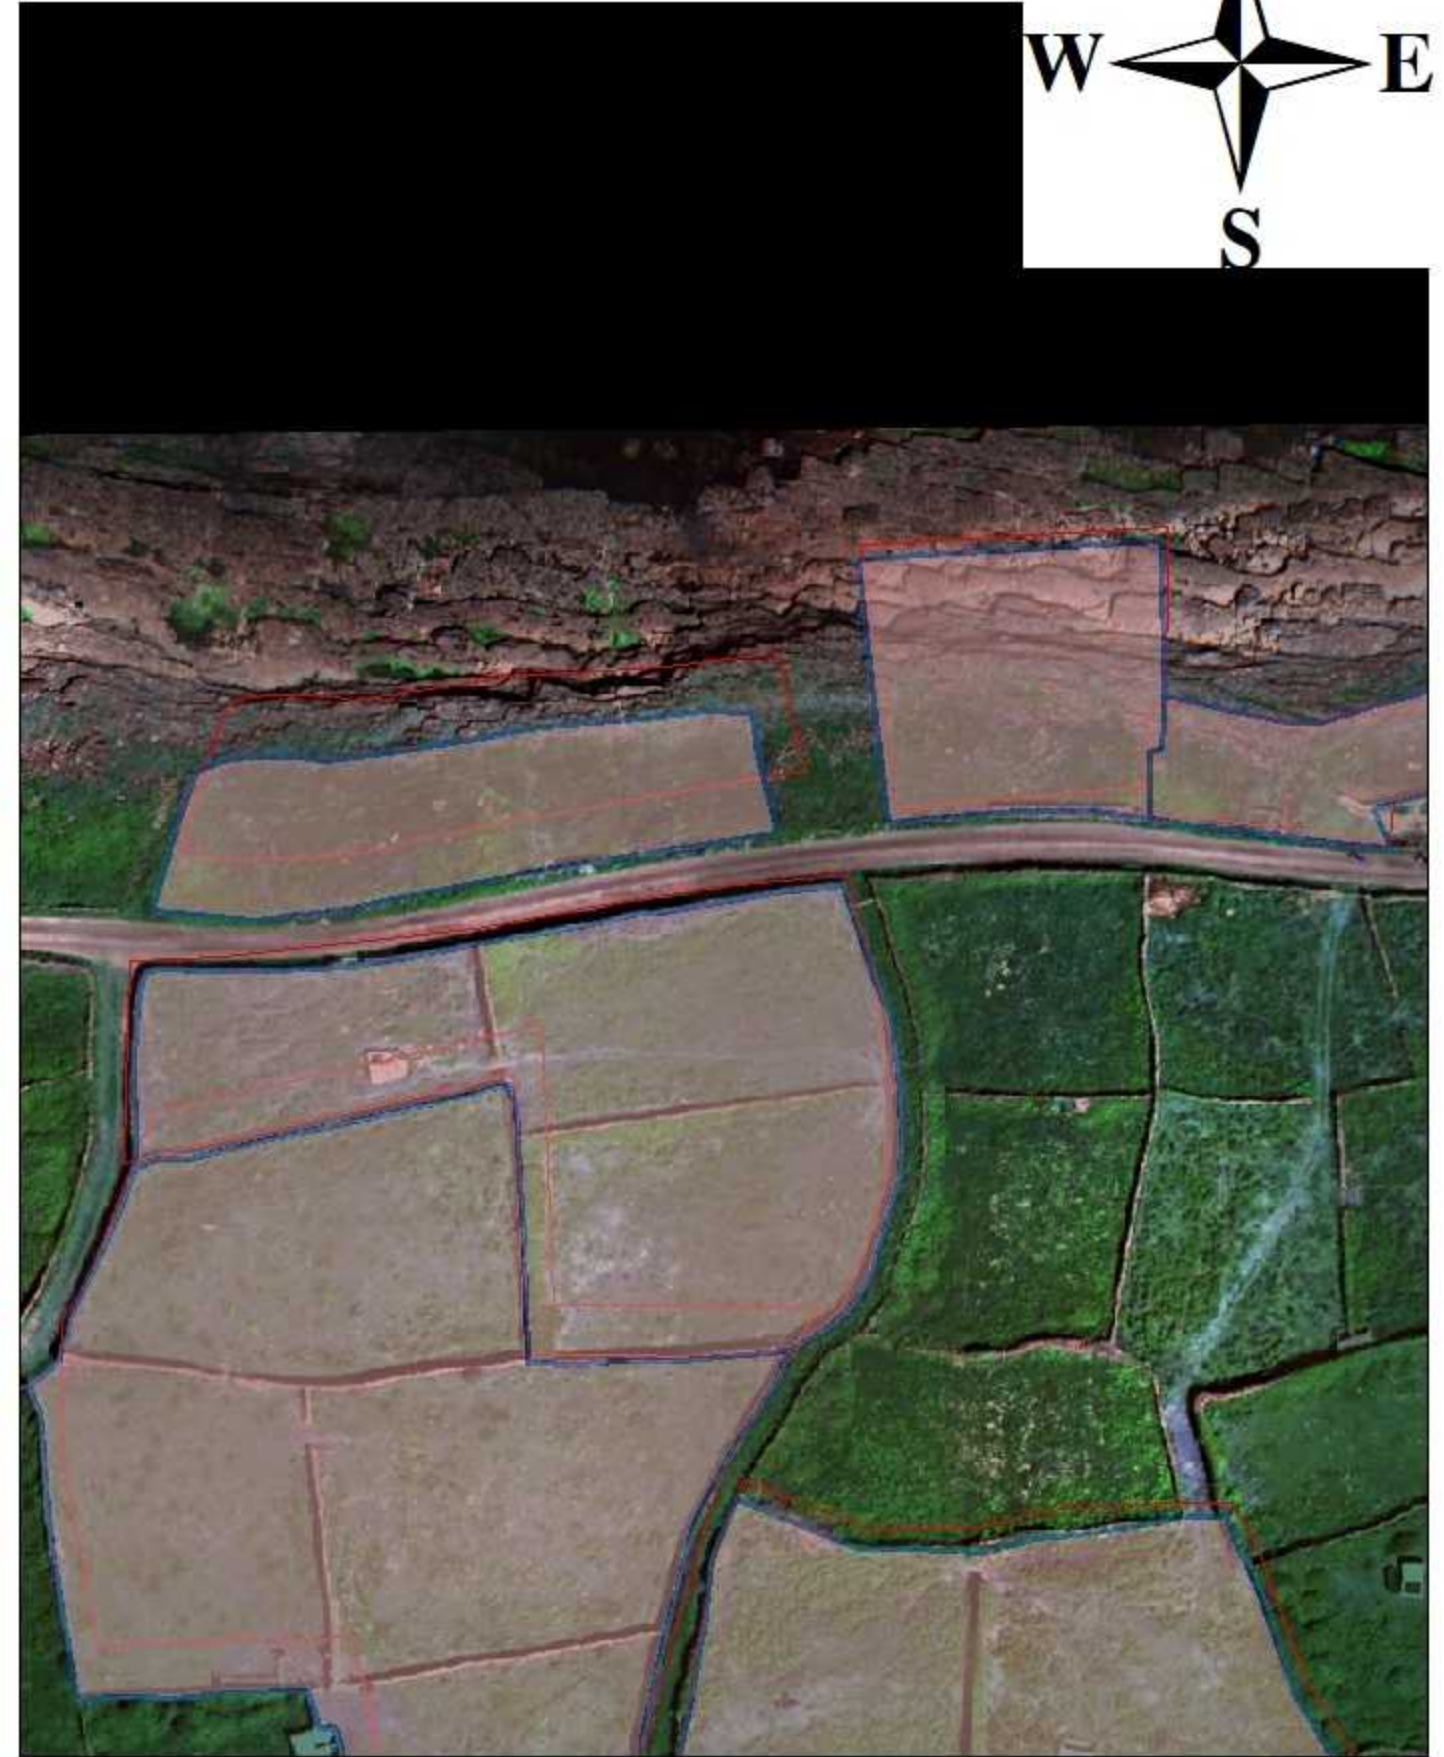

Subject Site - Inis Mór, Aran Islands, County Galway, Republic of Ireland

Appendix A

Grazing Scores of Subject Site Farms

Legend
LPIS Field Data
Grazing Score

Mean Center	
	1 
	2 
	3 
	4 
	5 

Appendix B

Nicholas Liquori CZU FES
Coordinate System: IRENET95_Irish_Transverse_Mercator

Edited LPIS Field Data

Easy Delineation

Difficult Delineation

Appendix C

Nicholas Liquori CZU FES
Coordinate System: IRENET95_Irish_Transverse_Mercator

Legend

-  Edited LPIS Field Data
-  Original Shapefile

Farm Ownership

Legend

The 10 farmers with the largest number of unique LPIS units are displayed here to visualize the scattered nature of landholdings on the island

NDVI

Appendix E

Nicholas Liquori CZU FES
Coordinate System: IRENET95_Irish_Transverse_Mercator

Legend

Appendix G

Nicholas Liquori CZU FES
Coordinate System: IRENET95_Irish_Transverse_Mercator

Legend

5 Class Iso-Cluster Unsupervised Classification

Legend

Classes

- 1
- 2
- 3
- 4
- 5