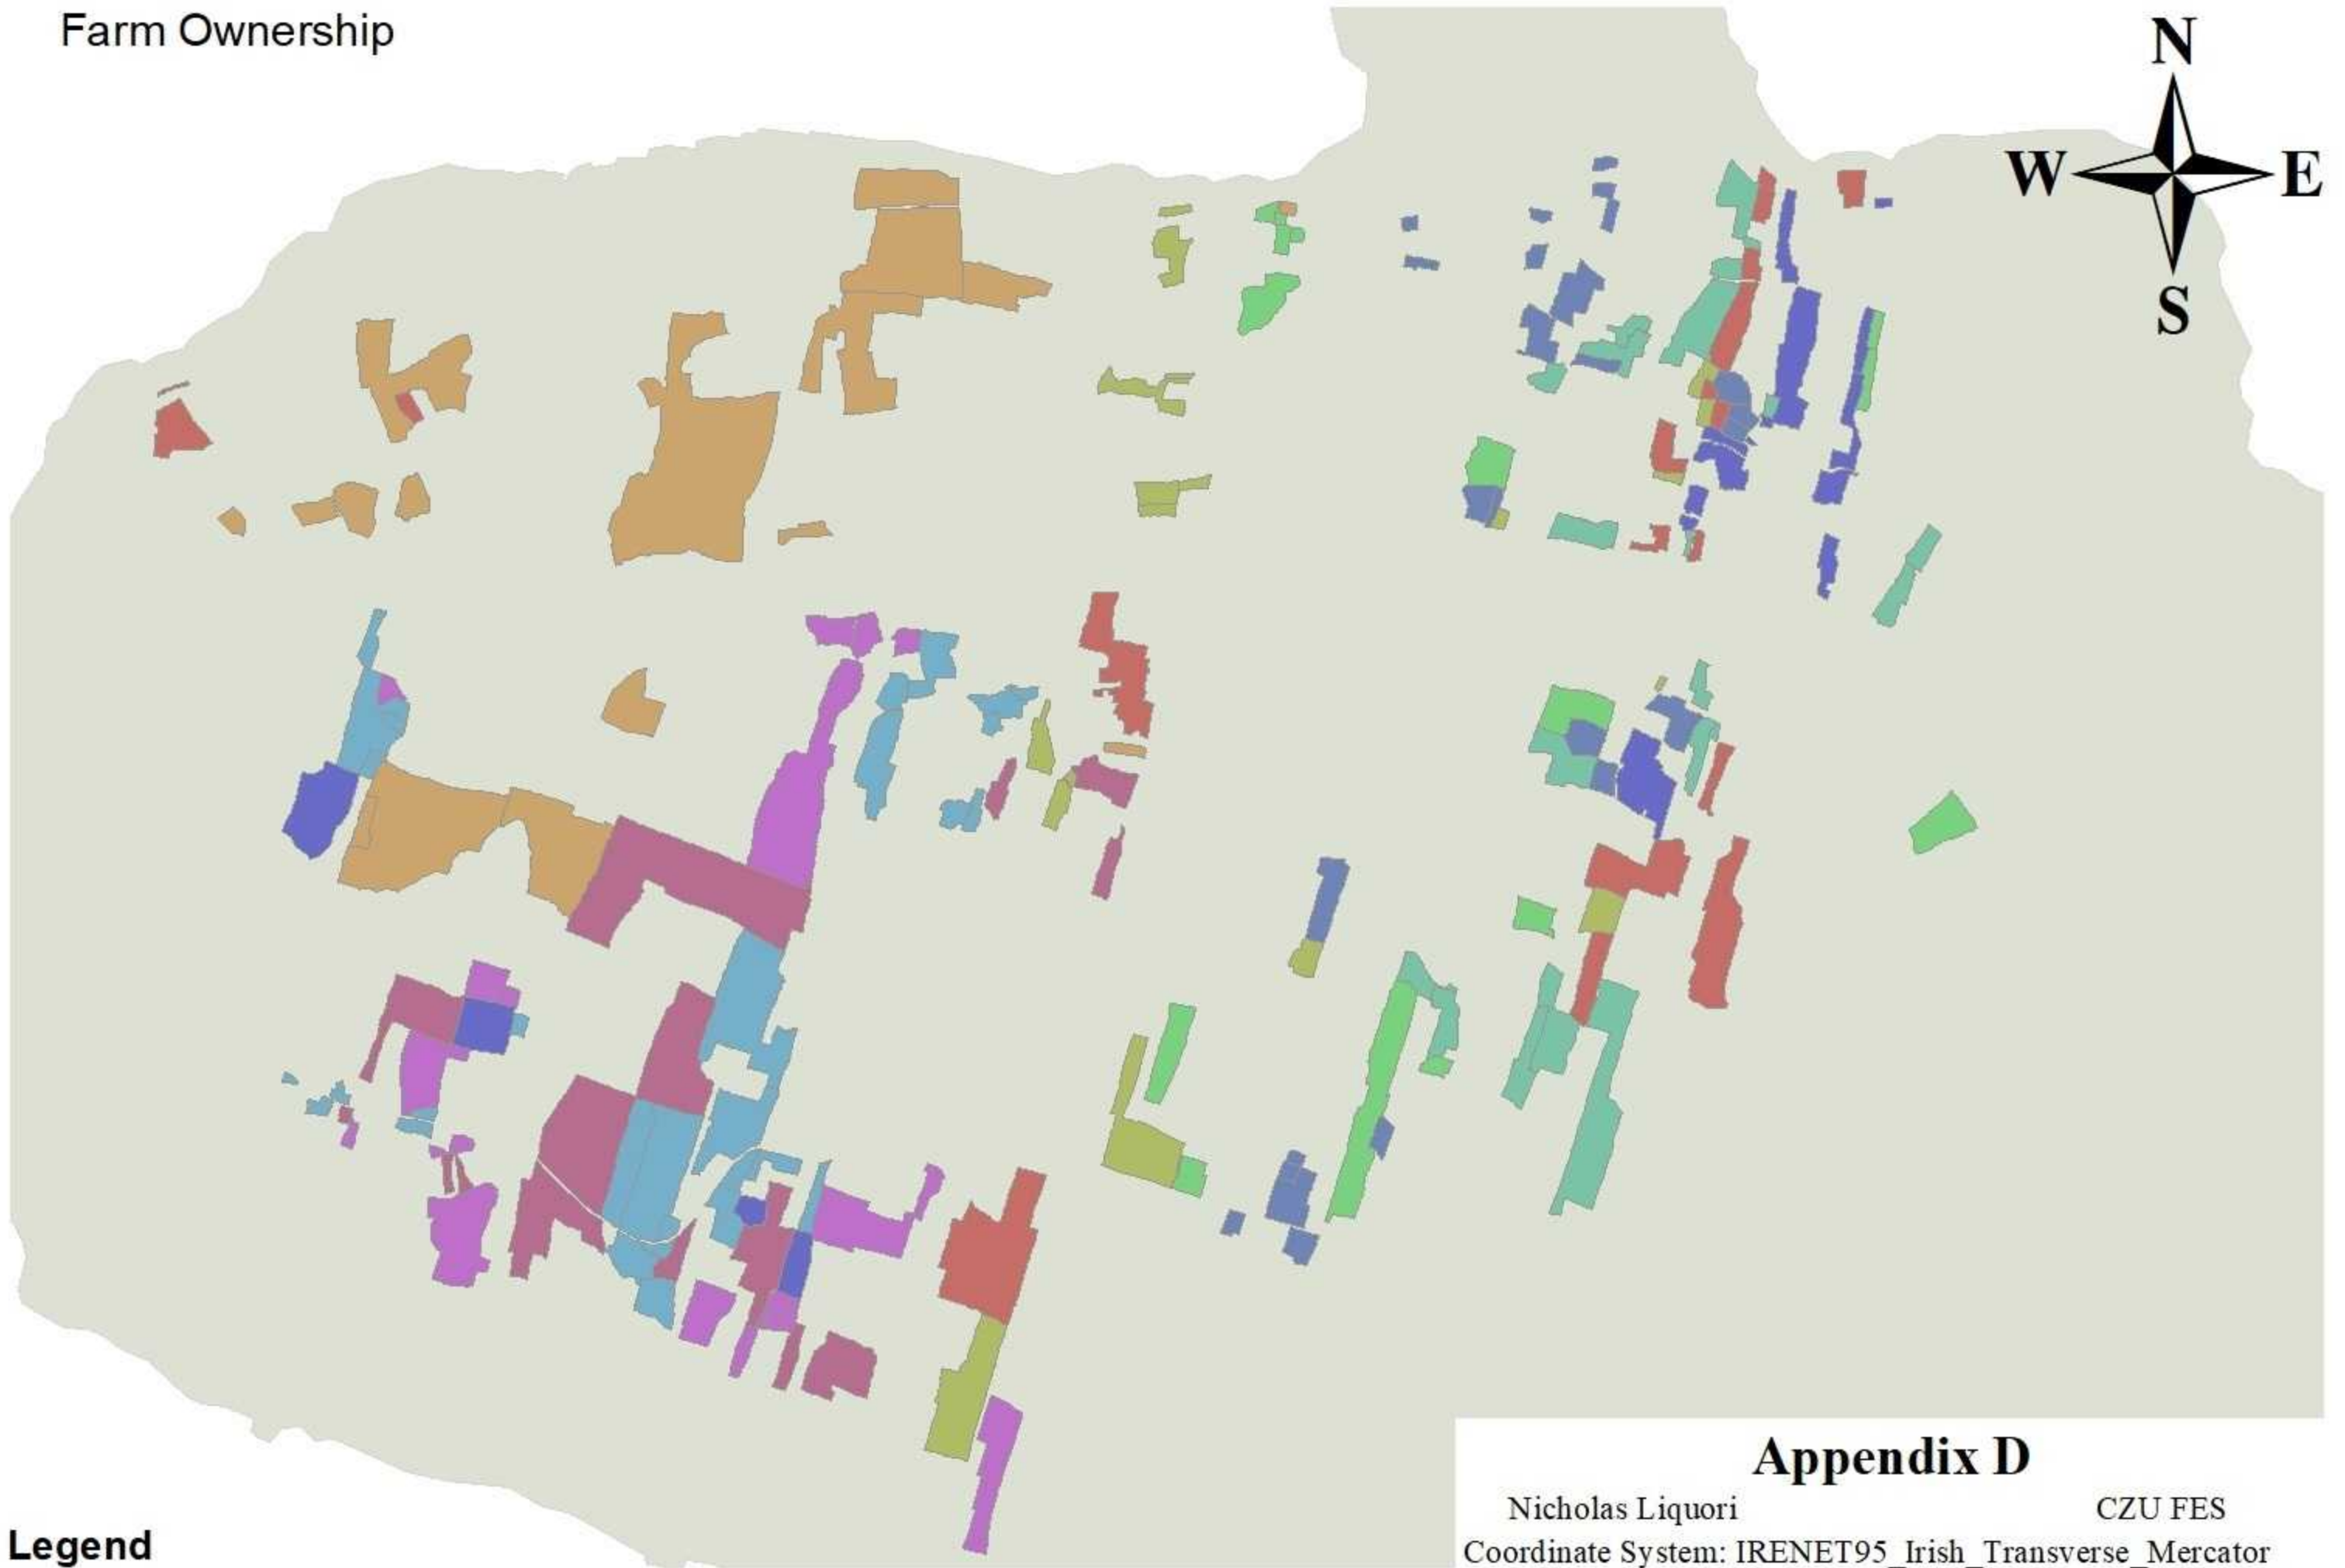

Subject Site - Inis Mór, Aran Islands, County Galway, Republic of Ireland

Appendix A

Grazing Scores of Subject Site Farms

Legend
LPIS Field Data
Grazing Score

Mean Center	
	1 
	2 
	3 
	4 
	5 

Appendix B

Nicholas Liquori CZU FES
Coordinate System: IRENET95_Irish_Transverse_Mercator

Edited LPIS Field Data

Easy Delineation

Difficult Delineation

Appendix C

Nicholas Liquori CZU FES
Coordinate System: IRENET95_Irish_Transverse_Mercator

Legend

-  Edited LPIS Field Data
-  Original Shapefile

Farm Ownership

Legend

The 10 farmers with the largest number of unique LPIS units are displayed here to visualize the scattered nature of landholdings on the island

NDVI

Appendix E

Nicholas Liquori CZU FES
Coordinate System: IRENET95_Irish_Transverse_Mercator

Legend

Appendix G

Nicholas Liquori CZU FES
Coordinate System: IRENET95_Irish_Transverse_Mercator

Legend

5 Class Iso-Cluster Unsupervised Classification

Legend

Classes

- 1
- 2
- 3
- 4
- 5