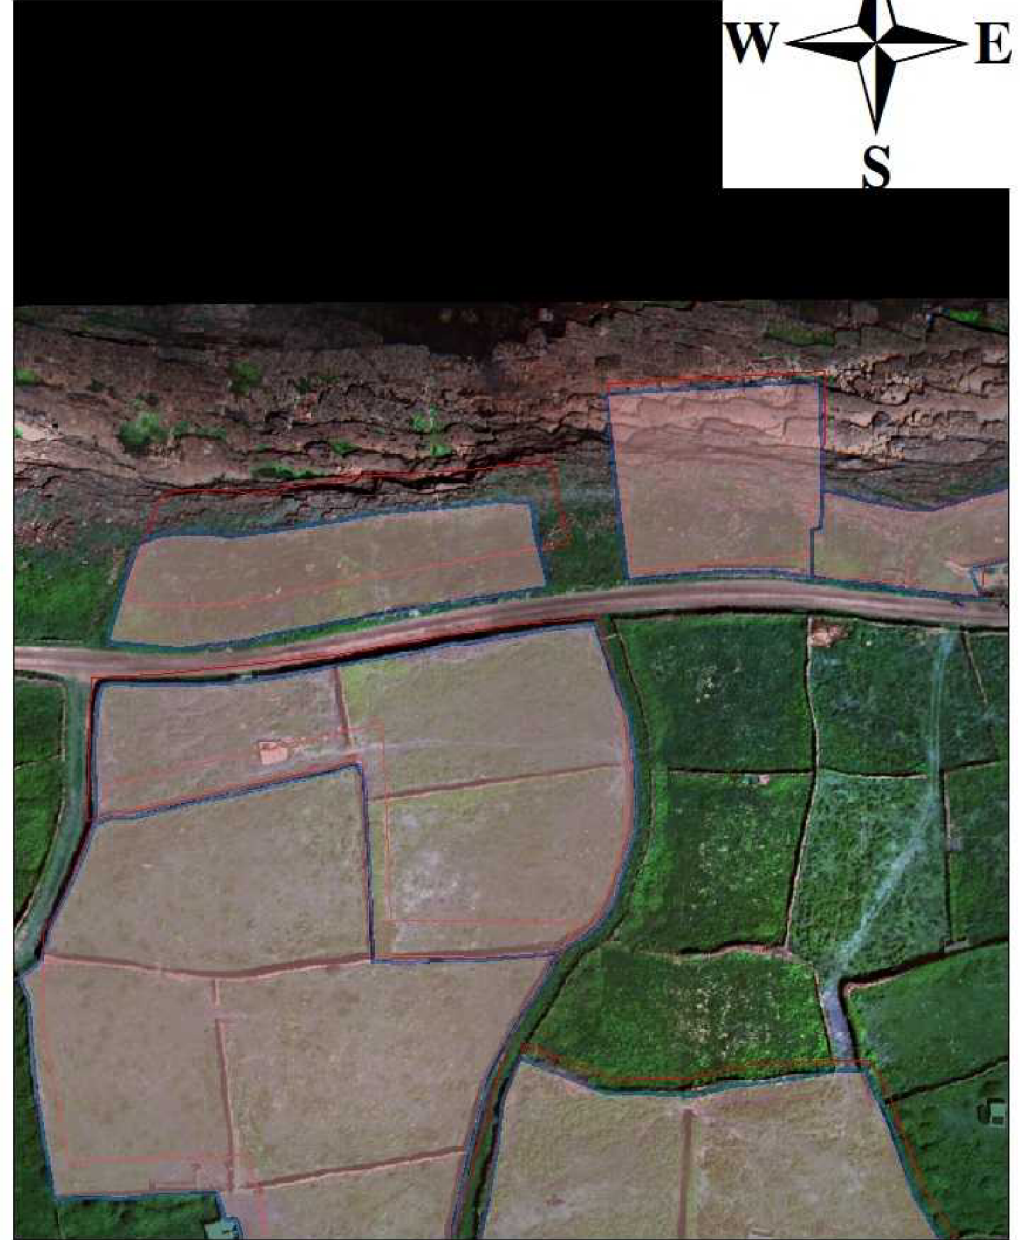

Subject Site - Inis Mór, Aran Islands, County Galway, Republic of Ireland

0 100 200 Kilometers

Subject Site

Inis Mór

Aran Islands

Inis Meáin

Inis Oírr

3,300 1,650 0 3,300 Meters

Appendix A

Grazing Scores of Subject Site Farms

Legend
LPIS Field Data
Grazing Score

Mean Center	
	1 
	2 
	3 
	4 
	5 

Appendix B

Nicholas Liquori CZU FES
Coordinate System: IRENET95_Irish_Transverse_Mercator

Edited LPIS Field Data

Easy Delineation

Difficult Delineation

20 10 0 20 Meters

Appendix C

Nicholas Liquori
Coordinate System: IRENET95_Irish_Transverse_Mercator

CZU FES

Legend

-  Edited LPIS Field Data
-  Original Shapefile

Farm Ownership

Legend

Appendix D

Nicholas Liquori CZU FES
Coordinate System: IRENET95_Irish_Transverse_Mercator

The 10 farmers with the largest number of unique LPIS units are displayed here to visualize the scattered nature of landholdings on the island