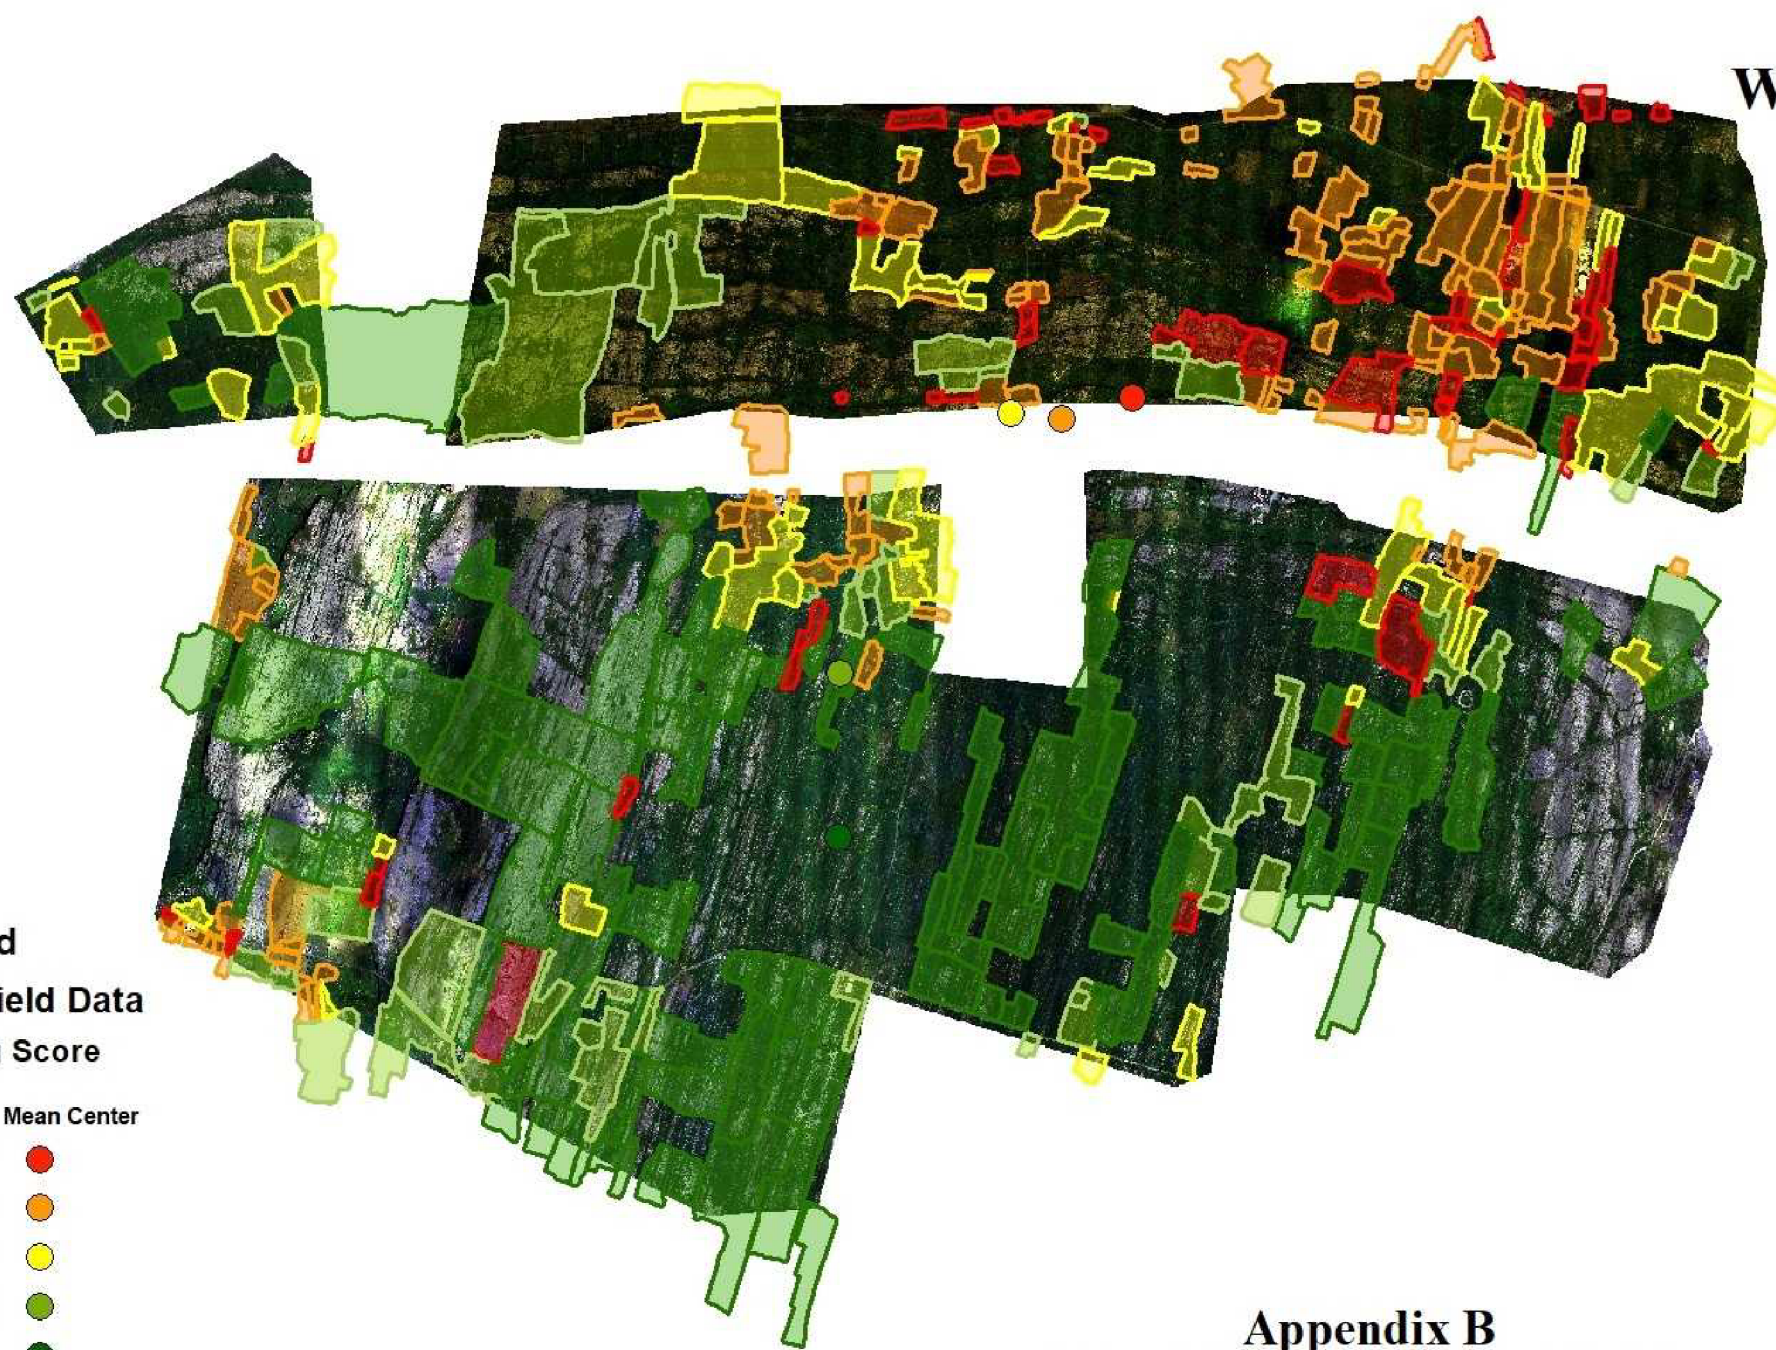

Subject Site - Inis Mór, Aran Islands, County Galway, Republic of Ireland

0 100 200 Kilometers

Subject Site

Inis Mór

Aran Islands

Inis Meáin

Inis Oírr

3,300 1,650 0 3,300 Meters

Appendix A

Grazing Scores of Subject Site Farms

Legend
LPIS Field Data
Grazing Score

Mean Center	
	1 
	2 
	3 
	4 
	5 

Appendix B

Nicholas Liquori CZU FES
Coordinate System: IRENET95_Irish_Transverse_Mercator

Edited LPIS Field Data

Easy Delineation

Difficult Delineation

20 10 0 20 Meters

Appendix C

Nicholas Liquori
Coordinate System: IRENET95_Irish_Transverse_Mercator

CZU FES

Legend

-  Edited LPIS Field Data
-  Original Shapefile

Farm Ownership

Legend

Appendix D

Nicholas Liquori CZU FES
Coordinate System: IRENET95_Irish_Transverse_Mercator

The 10 farmers with the largest number of unique LPIS units are displayed here to visualize the scattered nature of landholdings on the island