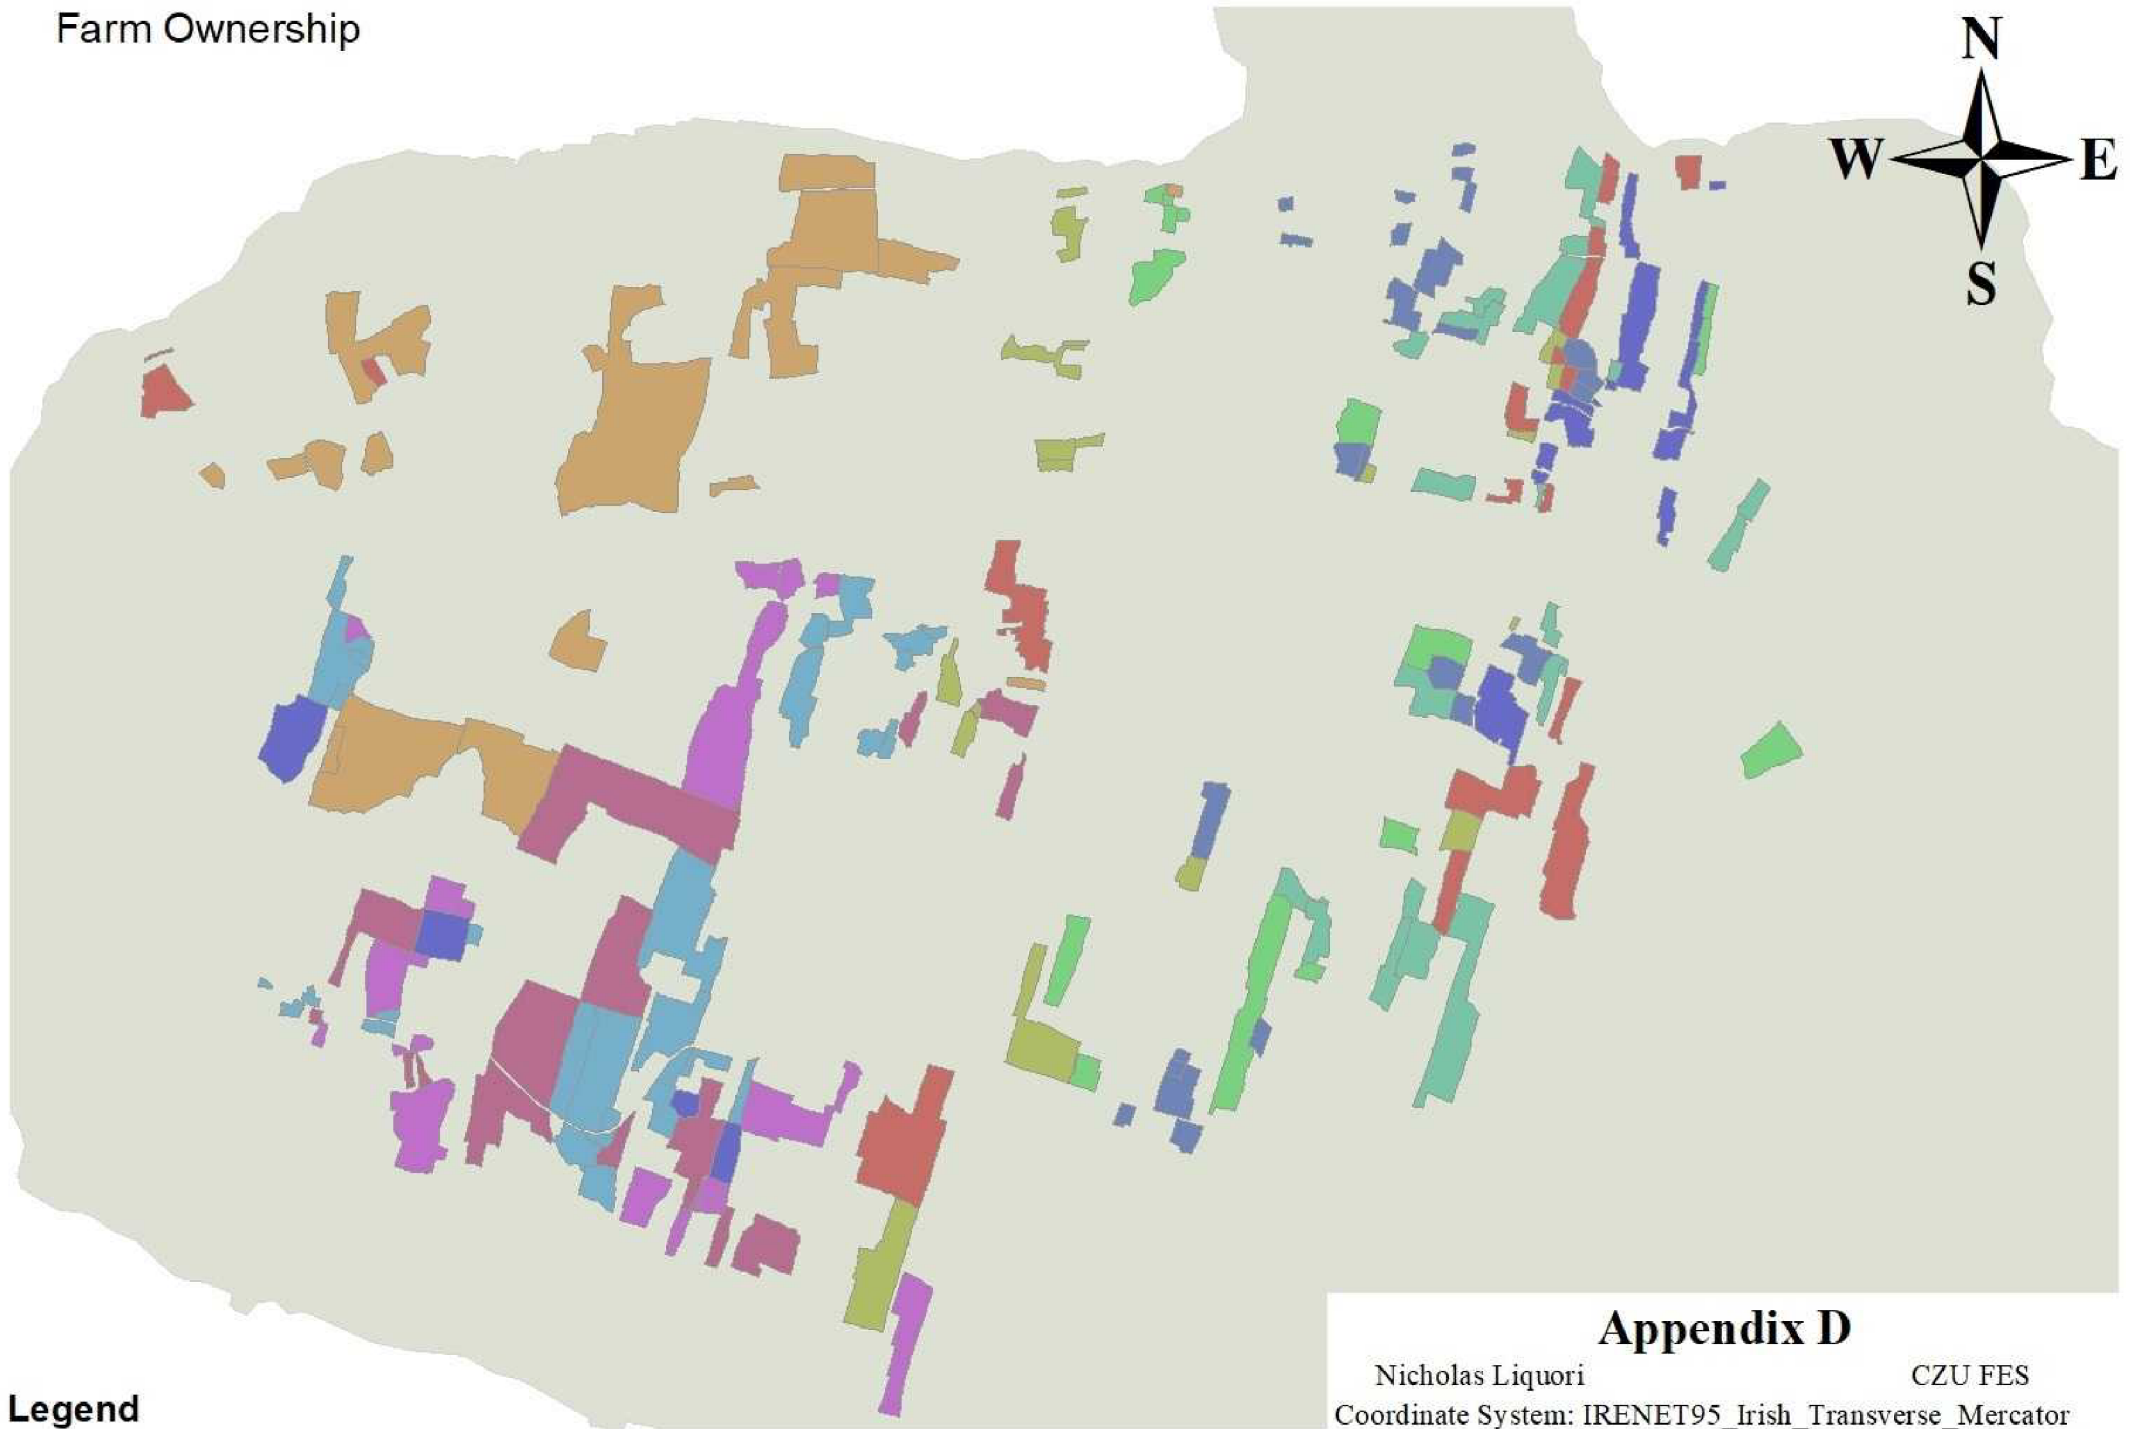

Subject Site - Inis Mór, Aran Islands, County Galway, Republic of Ireland

0 100 200 Kilometers

Subject Site

Inis Mór

Aran Islands

Inis Meáin

Inis Oírr

3,300 1,650 0 3,300 Meters

Edited LPIS Field Data

Easy Delineation

Difficult Delineation

20 10 0 20 Meters

Appendix C

Nicholas Liquori
Coordinate System: IRENET95_Irish_Transverse_Mercator

CZU FES

Legend

-  Edited LPIS Field Data
-  Original Shapefile

Farm Ownership

Legend

Appendix D

Nicholas Liquori CZU FES
Coordinate System: IRENET95_Irish_Transverse_Mercator

The 10 farmers with the largest number of unique LPIS units are displayed here to visualize the scattered nature of landholdings on the island

NDVI

Legend

LPIS Field Data NDVI

Grazing Score	Value
1	1
2	0.539915
3	0
4	-0.539915
5	-1

Appendix E

Nicholas Liquori CZU FES
Coordinate System: IRENET95_Irish_Transverse_Mercator

Surface Topography

Legend