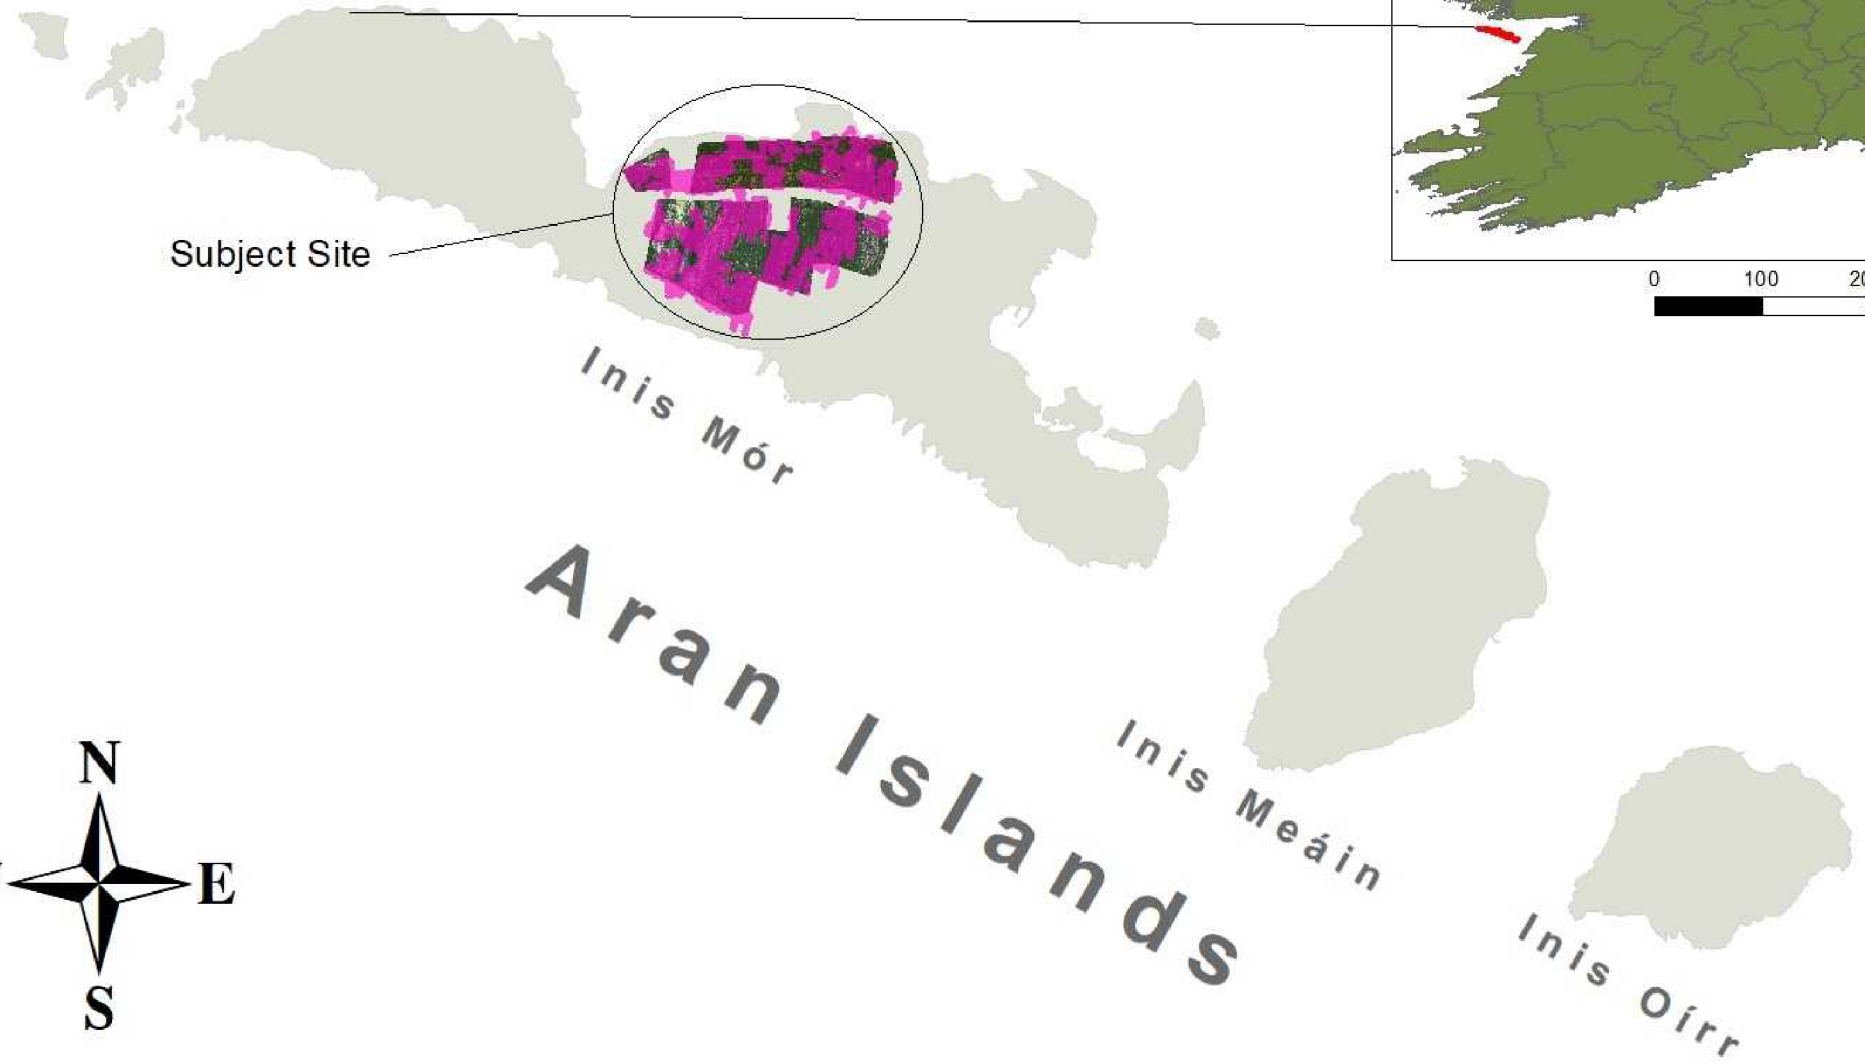

Subject Site - Inis Mór, Aran Islands, County Galway, Republic of Ireland

0 100 200 Kilometers

Subject Site

Inis Mór

Aran Islands

Inis Meáin

Inis Oírr

3,300 1,650 0 3,300 Meters

Edited LPIS Field Data

Easy Delineation

Difficult Delineation

20 10 0 20 Meters

Appendix C

Nicholas Liquori
Coordinate System: IRENET95_Irish_Transverse_Mercator

CZU FES

Legend