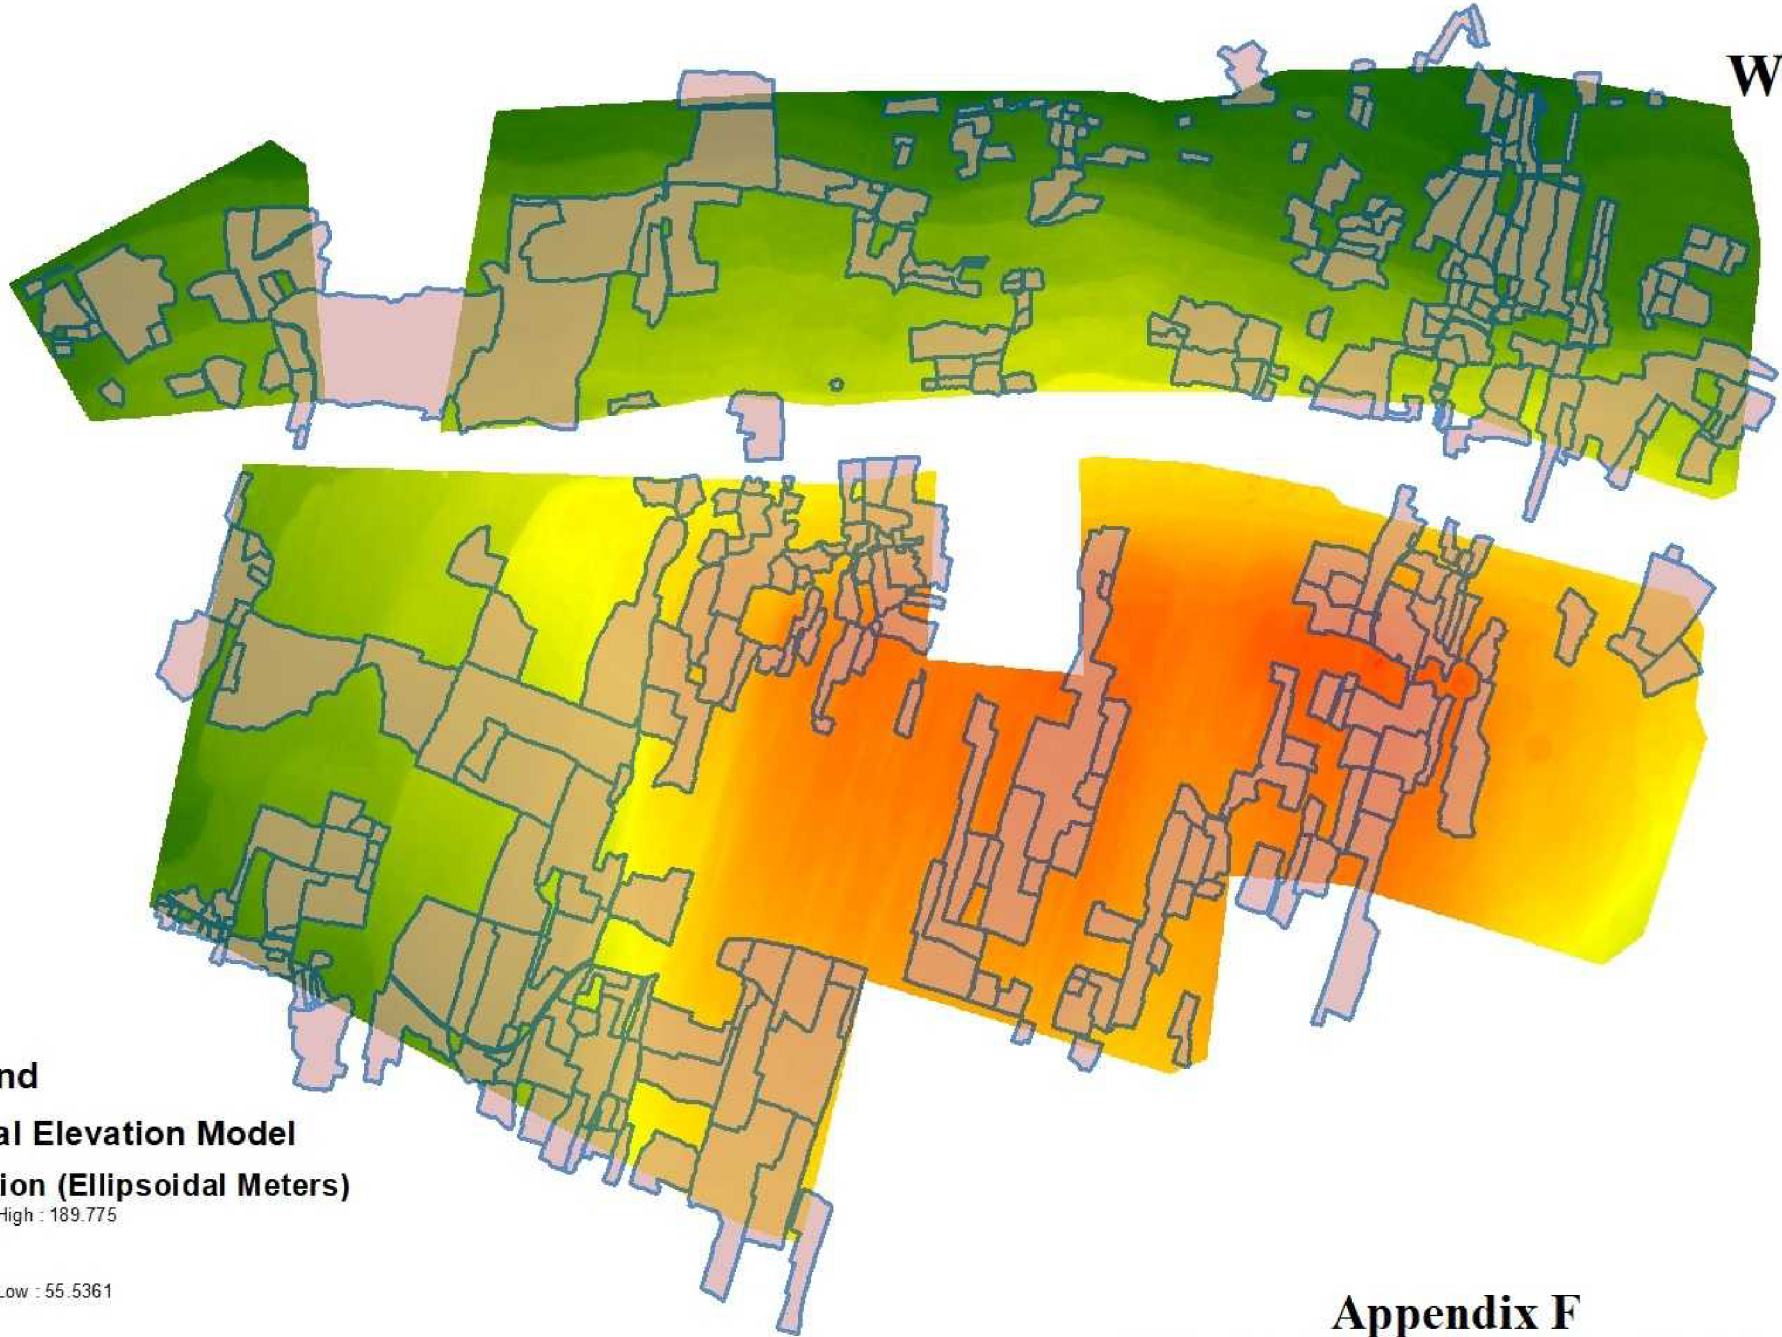

NDVI

Legend

LPIS Field Data NDVI

Grazing Score	Value
1	1
2	0.539915
3	0
4	-0.539915
5	-1

Appendix E

Nicholas Liquori CZU FES
Coordinate System: IRENET95_Irish_Transverse_Mercator

Surface Topography

Legend