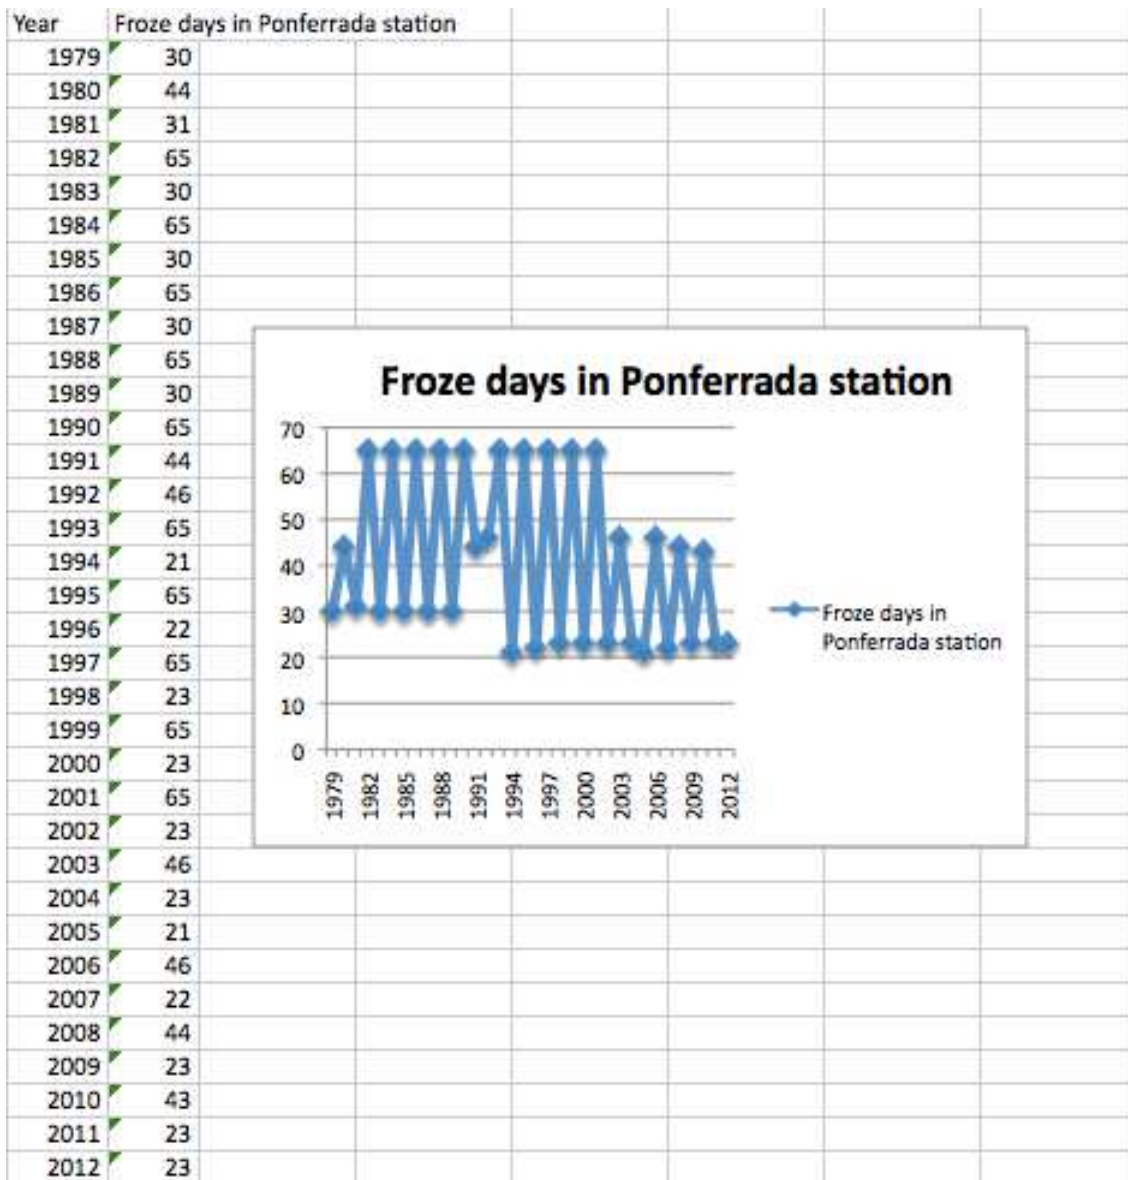

Data 3, Froze days of Ponferrada station. AEMET, 2011.