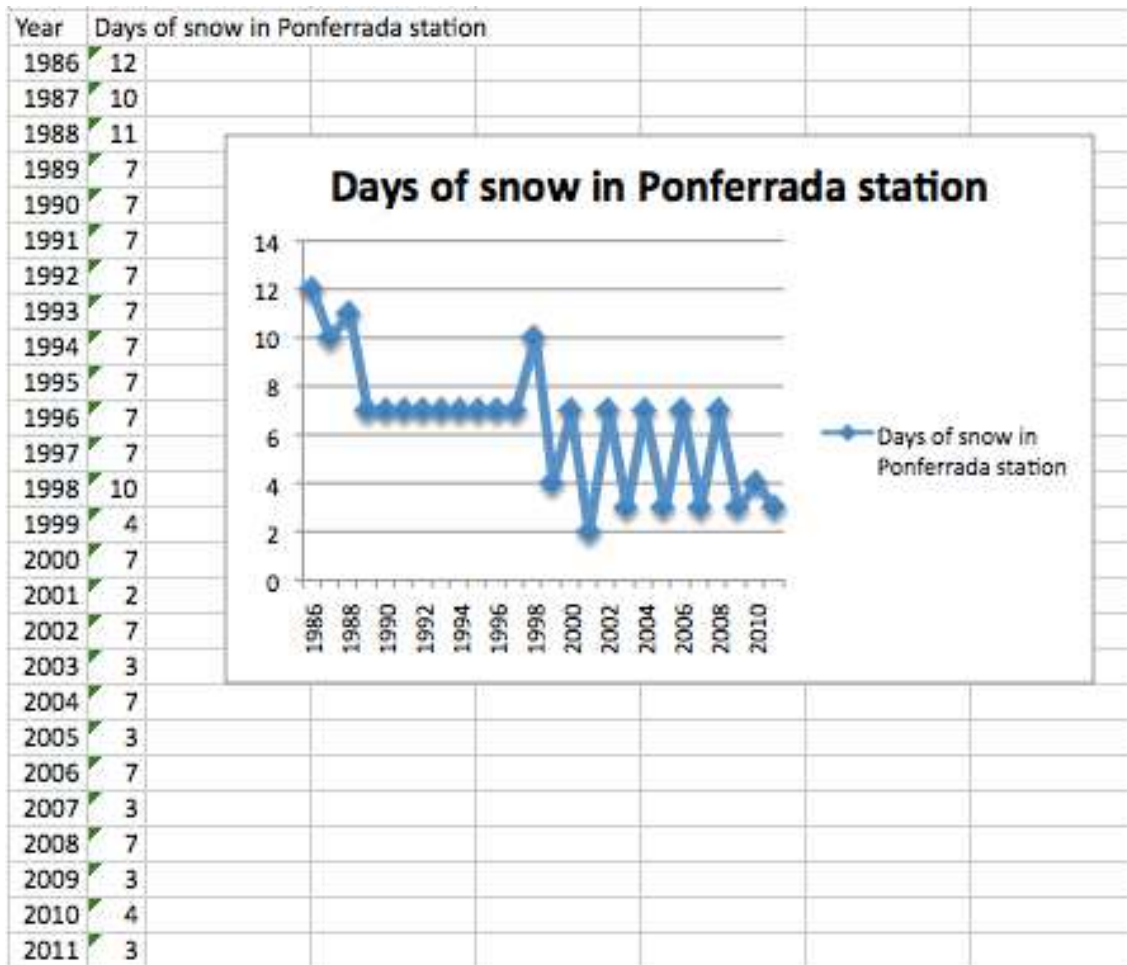

Data 4, Days of snow of Ponferrada station. AEMET, 2011.