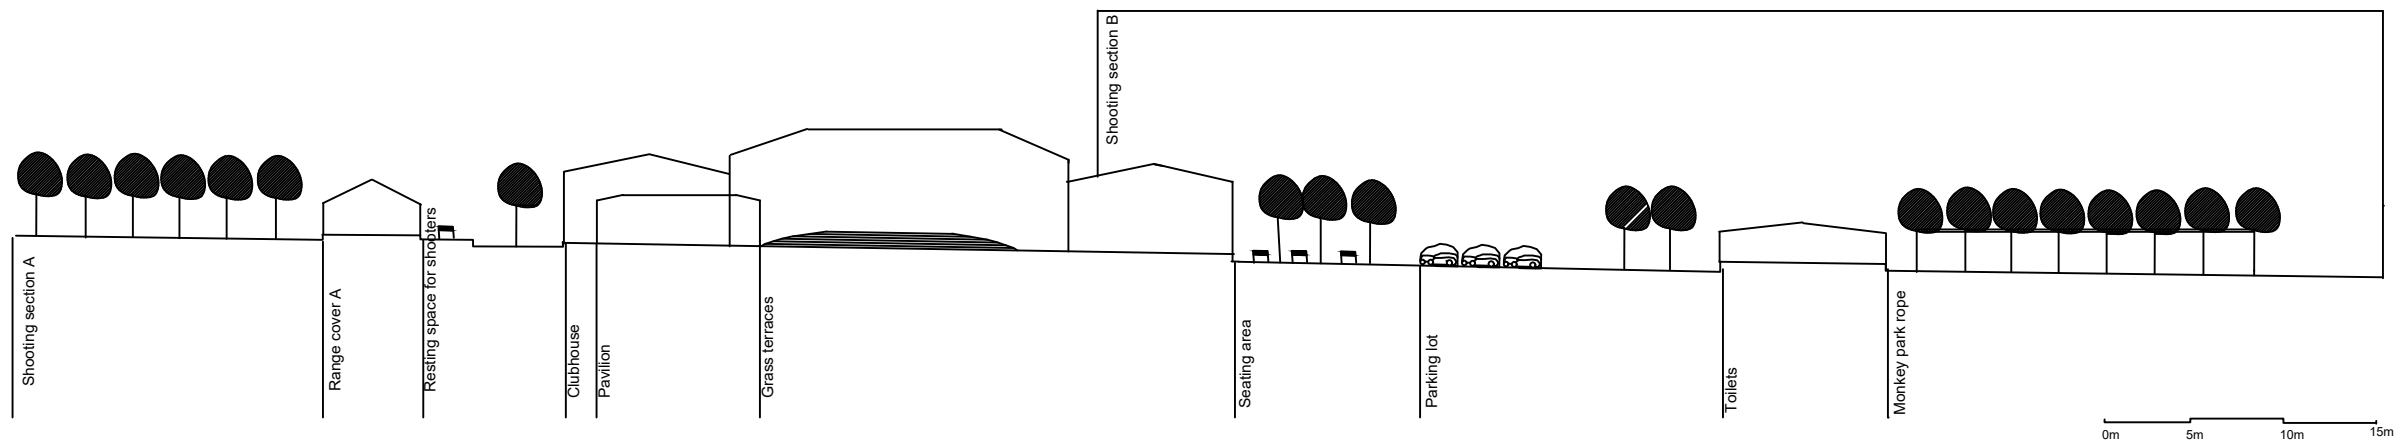

Sections

Section 1