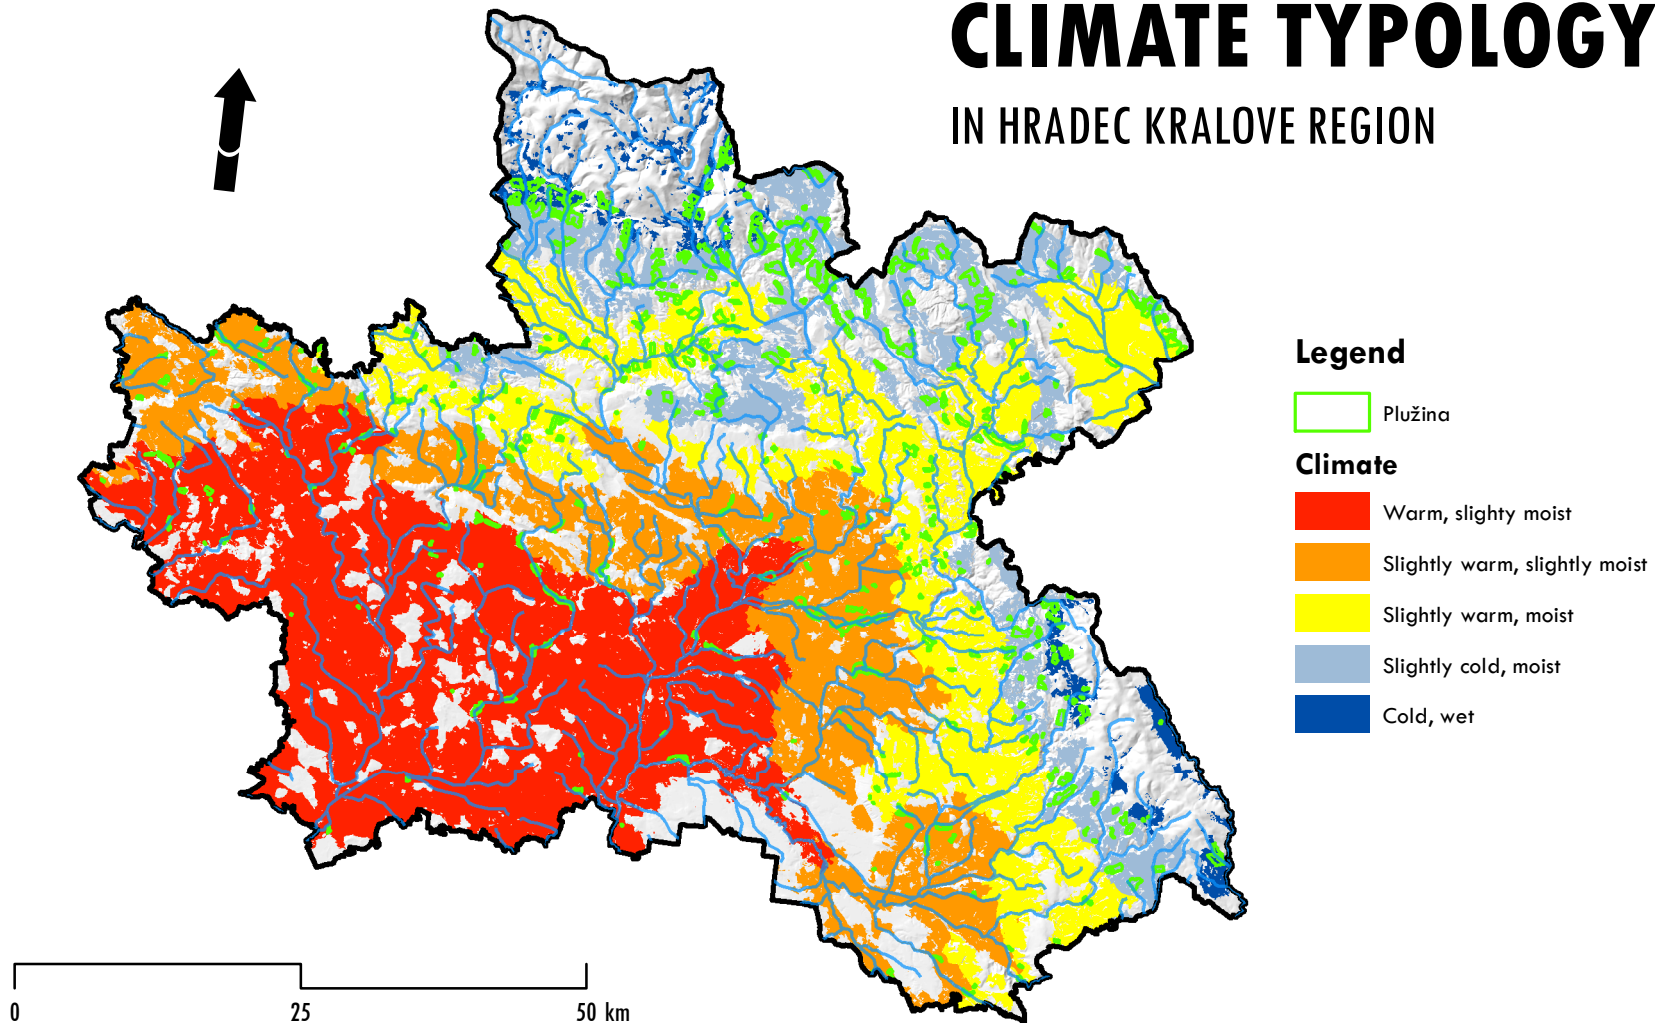

MUNICIPALITIES WITH PLUZINAS

IN HRADEC KRALOVE REGION

CLIMATE TYPOLOGY

IN HRADEC KRALOVE REGION

SLOPE AND ASPECT

IN HRADEC KRALOVE REGION

POTENTIAL SOIL PRODUCTIVITY

IN HRADEC KRALOVE REGION

DISTANCE TO BIG CITIES (POP 100K) IN HRADEC KRALOVE REGION

DISTANCE TO SMALL CITIES (POP 10K) IN HRADEC KRALOVE REGION

PROTECTED AREAS

IN HRADEC KRALOVE REGION

PLUŽINAS LIDAREM

IN HRADEC KRALOVE REGION

Legend

 Plužina

Plužina lidarem

 Plužina lidarem