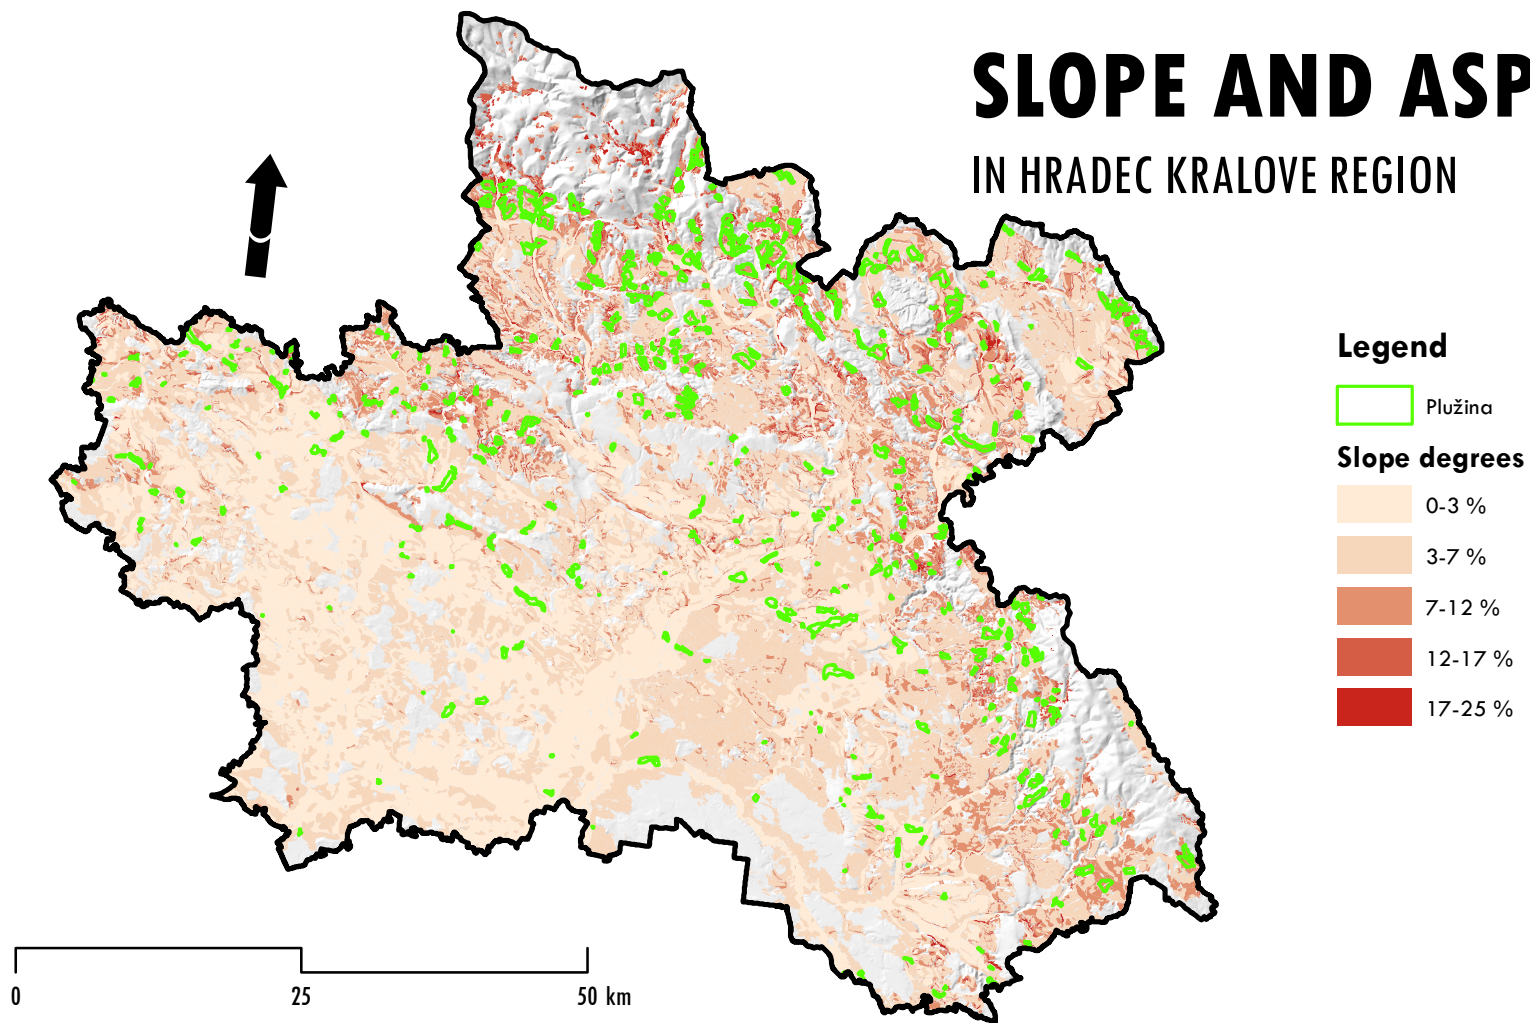

MUNICIPALITIES WITH PLUZINAS

IN HRADEC KRALOVE REGION

CLIMATE TYPOLOGY

IN HRADEC KRALOVE REGION

SLOPE AND ASPECT

IN HRADEC KRALOVE REGION

POTENTIAL SOIL PRODUCTIVITY

IN HRADEC KRALOVE REGION

DISTANCE TO BIG CITIES (POP 100K) IN HRADEC KRALOVE REGION

DISTANCE TO SMALL CITIES (POP 10K) IN HRADEC KRALOVE REGION

PROTECTED AREAS

IN HRADEC KRALOVE REGION

PLUŽINAS LIDAREM

IN HRADEC KRALOVE REGION

Legend

 Plužina

Plužina lidarem

 Plužina lidarem