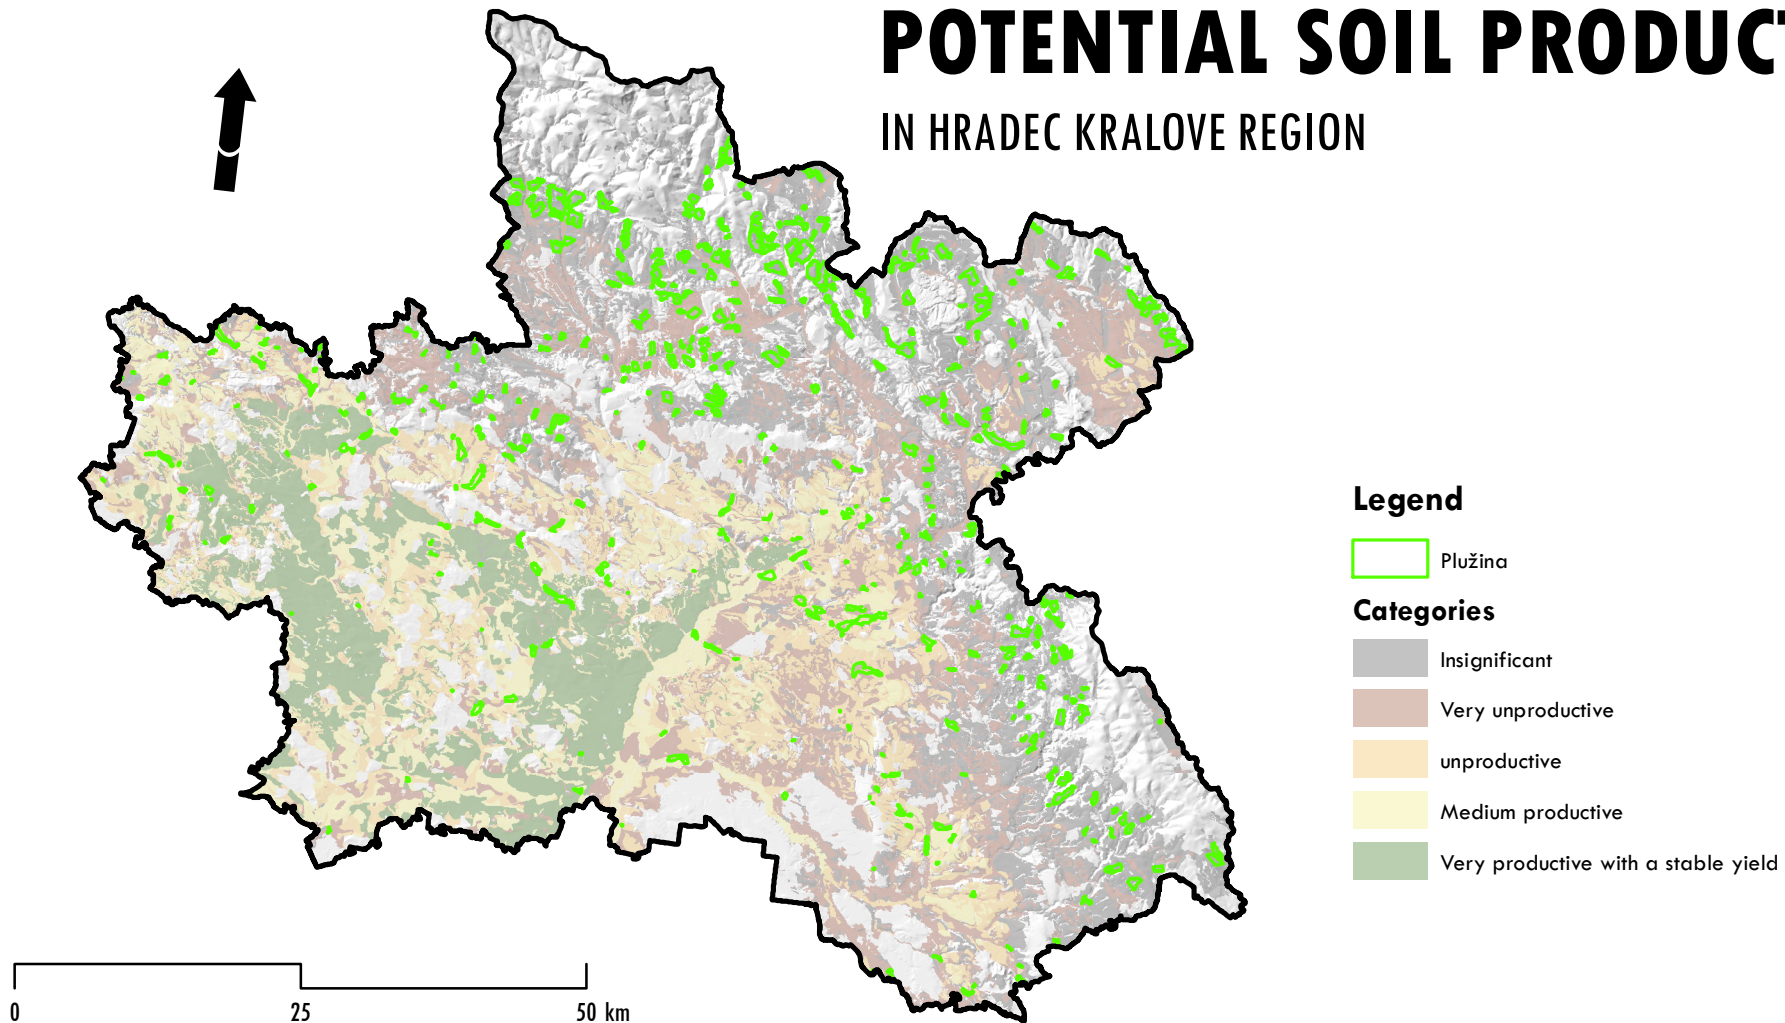

MUNICIPALITIES WITH PLUZINAS

IN HRADEC KRALOVE REGION

CLIMATE TYPOLOGY

IN HRADEC KRALOVE REGION

SLOPE AND ASPECT

IN HRADEC KRALOVE REGION

POTENTIAL SOIL PRODUCTIVITY

IN HRADEC KRALOVE REGION

DISTANCE TO BIG CITIES (POP 100K) IN HRADEC KRALOVE REGION

DISTANCE TO SMALL CITIES (POP 10K) IN HRADEC KRALOVE REGION

PROTECTED AREAS

IN HRADEC KRALOVE REGION

PLUŽINAS LIDAREM

IN HRADEC KRALOVE REGION

Legend

 Plužina

Plužina lidarem

 Plužina lidarem