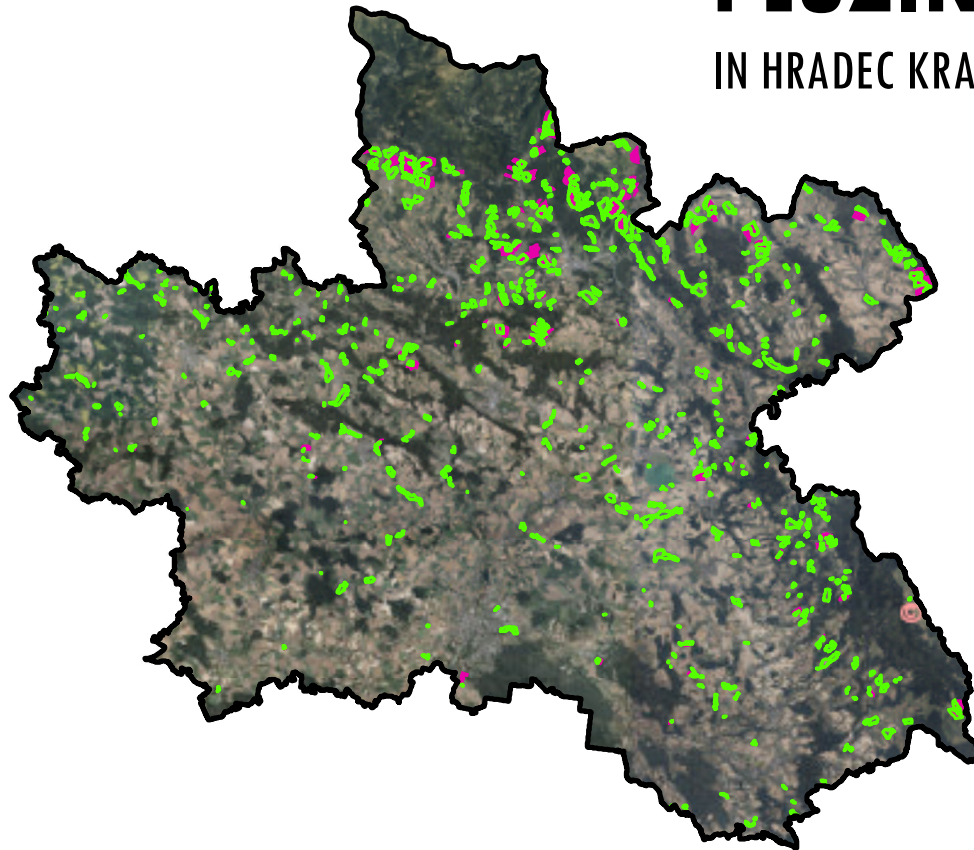

MUNICIPALITIES WITH PLUZINAS

IN HRADEC KRALOVE REGION

CLIMATE TYPOLOGY

IN HRADEC KRALOVE REGION

SLOPE AND ASPECT

IN HRADEC KRALOVE REGION

POTENTIAL SOIL PRODUCTIVITY

IN HRADEC KRALOVE REGION

DISTANCE TO BIG CITIES (POP 100K) IN HRADEC KRALOVE REGION

DISTANCE TO SMALL CITIES (POP 10K) IN HRADEC KRALOVE REGION

PROTECTED AREAS

IN HRADEC KRALOVE REGION

PLUŽINAS LIDAREM

IN HRADEC KRALOVE REGION

Legend

 Plužina

Plužina lidarem

 Plužina lidarem