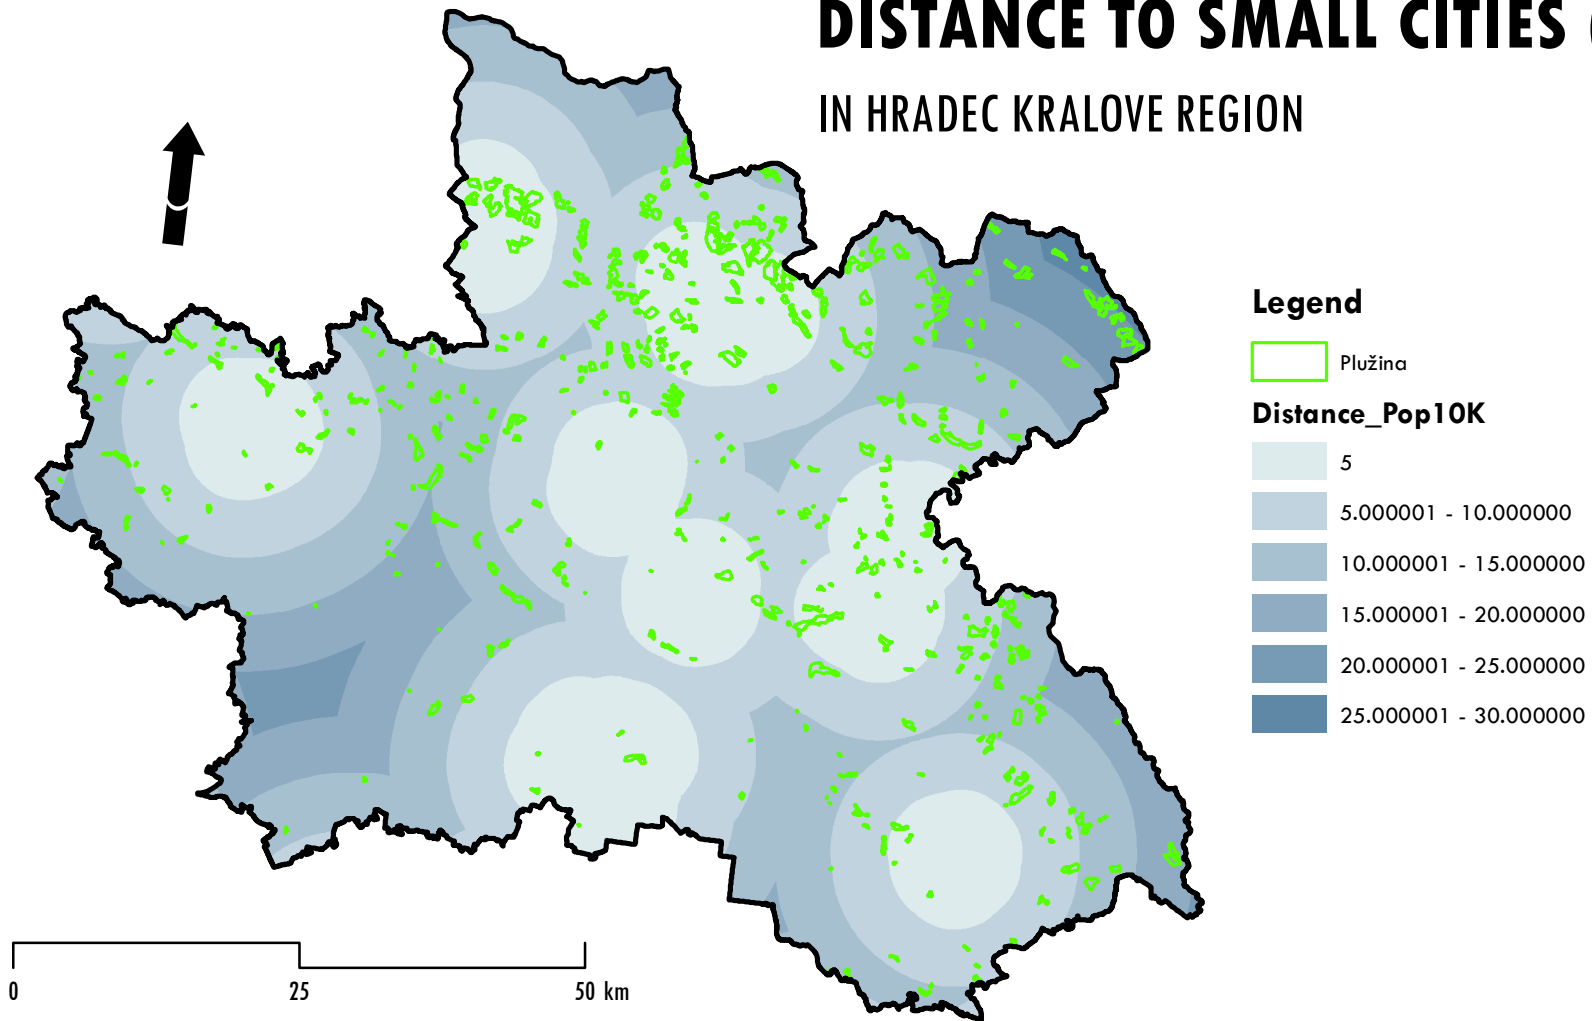

MUNICIPALITIES WITH PLUZINAS

IN HRADEC KRALOVE REGION

CLIMATE TYPOLOGY

IN HRADEC KRALOVE REGION

SLOPE AND ASPECT

IN HRADEC KRALOVE REGION

POTENTIAL SOIL PRODUCTIVITY

IN HRADEC KRALOVE REGION

DISTANCE TO BIG CITIES (POP 100K) IN HRADEC KRALOVE REGION

DISTANCE TO SMALL CITIES (POP 10K) IN HRADEC KRALOVE REGION

PROTECTED AREAS

IN HRADEC KRALOVE REGION

PLUŽINAS LIDAREM

IN HRADEC KRALOVE REGION

Legend

 Plužina

Plužina lidarem

 Plužina lidarem