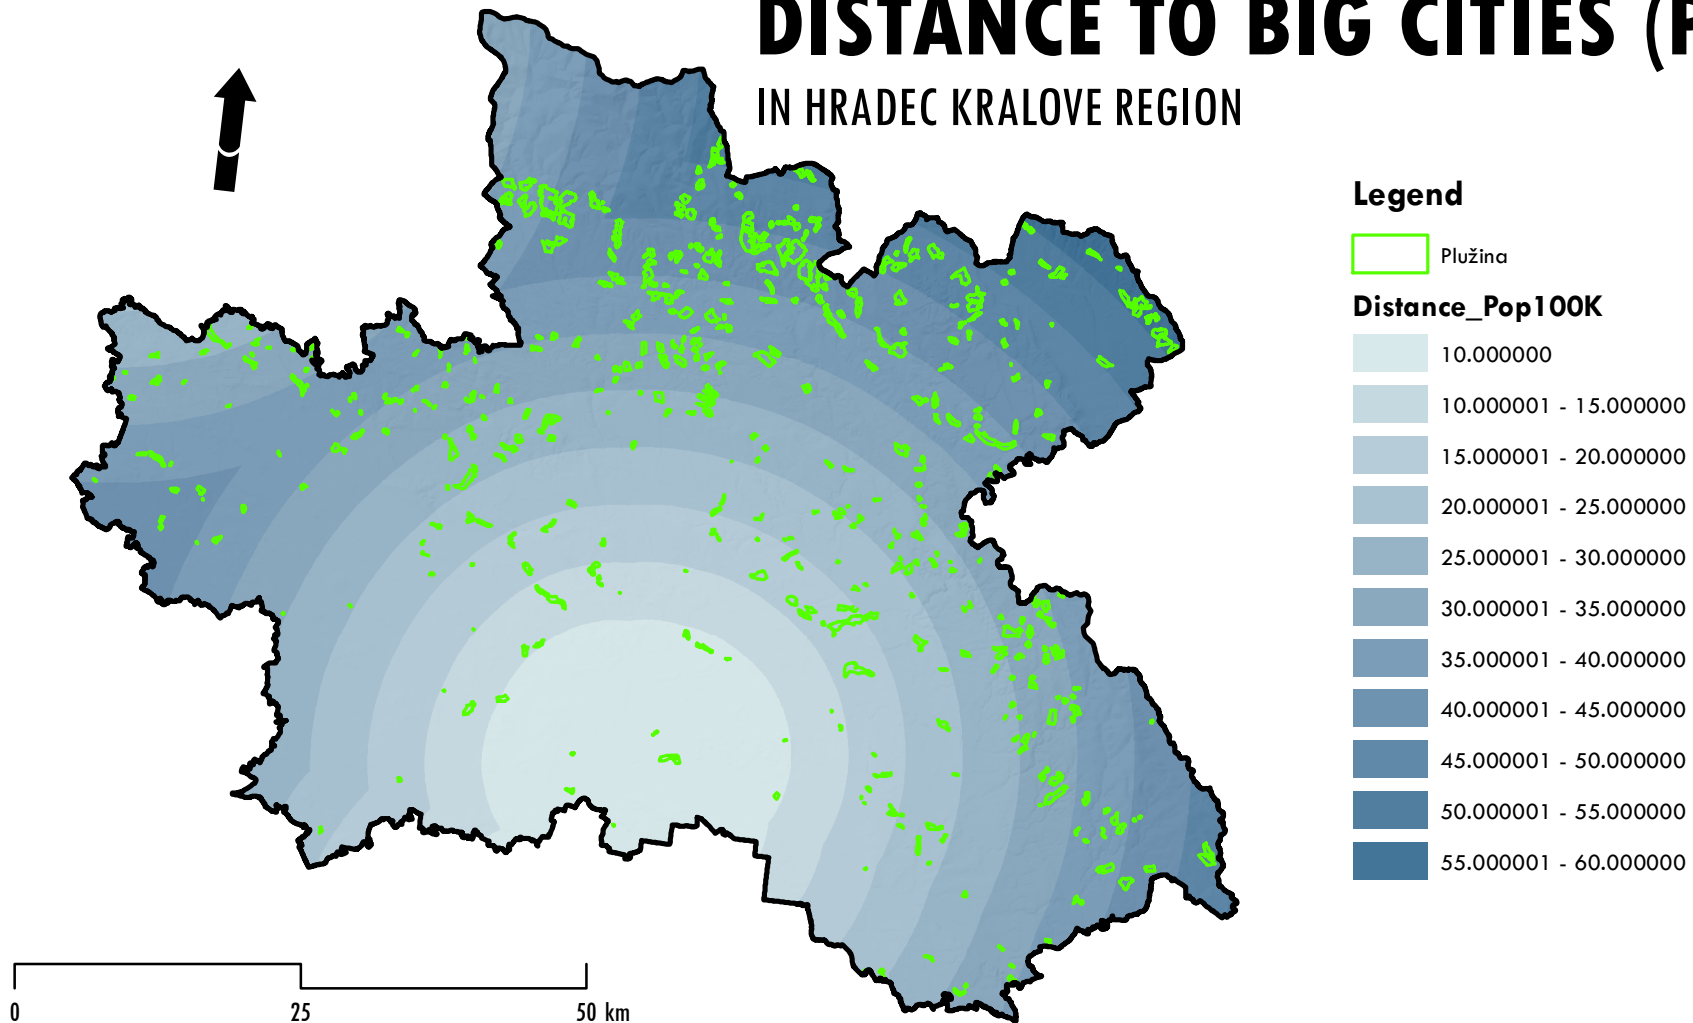

MUNICIPALITIES WITH PLUZINAS

IN HRADEC KRALOVE REGION

CLIMATE TYPOLOGY

IN HRADEC KRALOVE REGION

SLOPE AND ASPECT

IN HRADEC KRALOVE REGION

POTENTIAL SOIL PRODUCTIVITY

IN HRADEC KRALOVE REGION

DISTANCE TO BIG CITIES (POP 100K) IN HRADEC KRALOVE REGION

DISTANCE TO SMALL CITIES (POP 10K) IN HRADEC KRALOVE REGION

PROTECTED AREAS

IN HRADEC KRALOVE REGION

PLUŽINAS LIDAREM

IN HRADEC KRALOVE REGION

Legend

 Plužina

Plužina lidarem

 Plužina lidarem