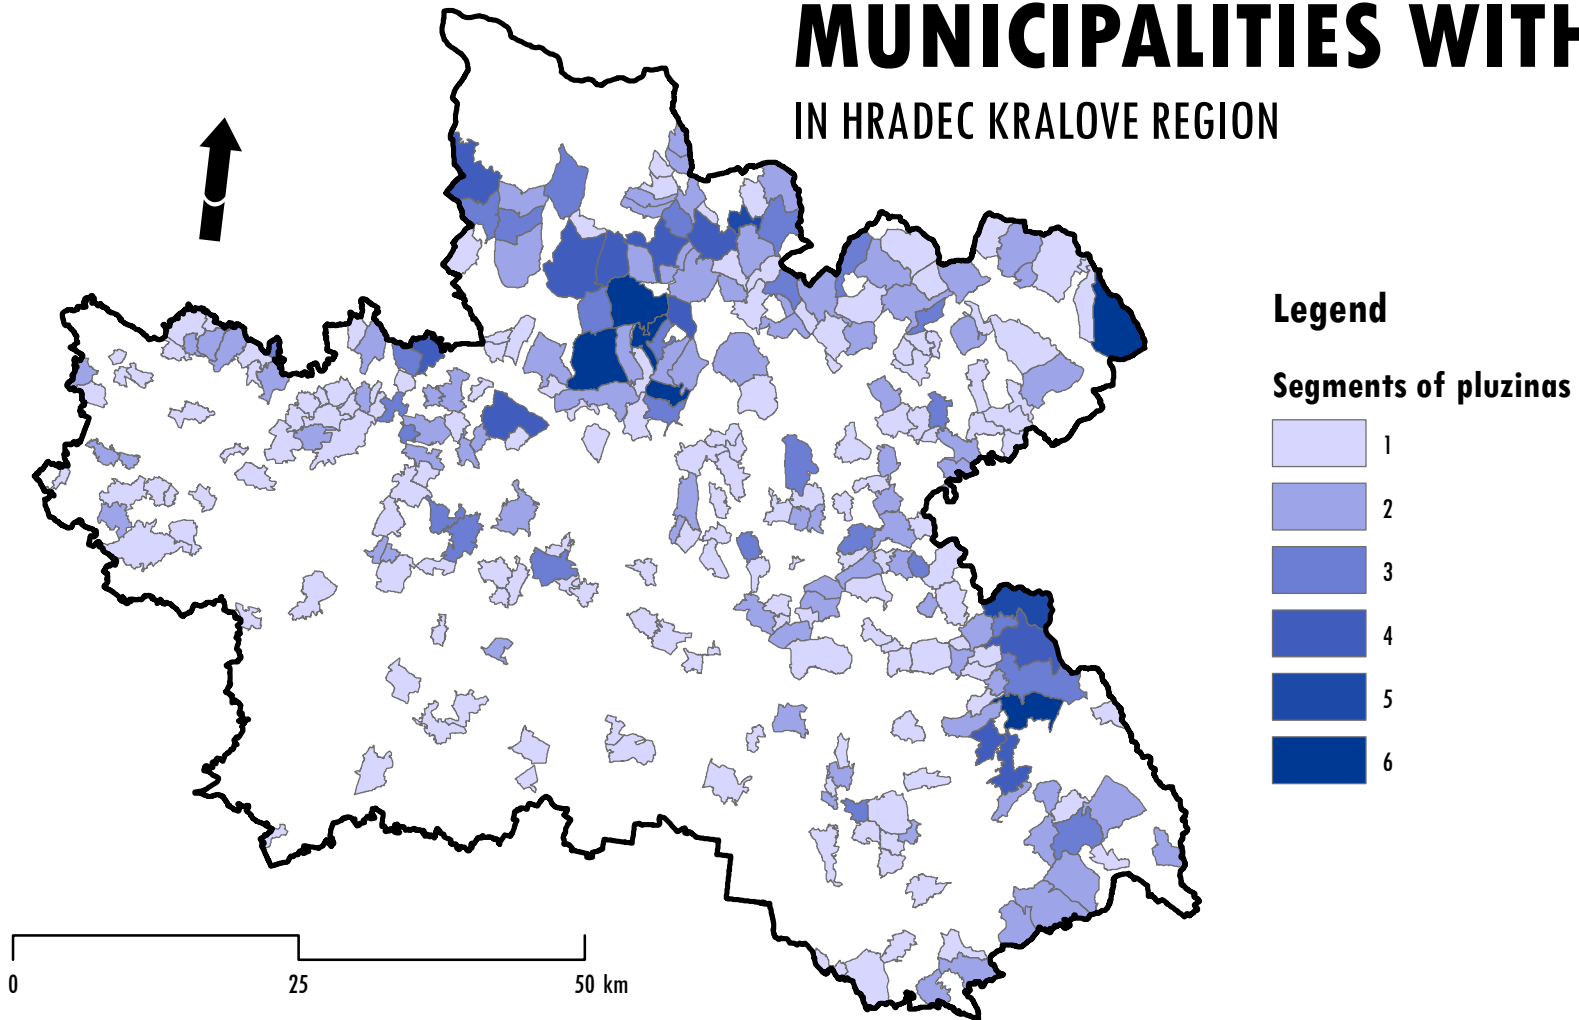

MUNICIPALITIES WITH PLUZINAS

IN HRADEC KRALOVE REGION

CLIMATE TYPOLOGY

IN HRADEC KRALOVE REGION

SLOPE AND ASPECT

IN HRADEC KRALOVE REGION

POTENTIAL SOIL PRODUCTIVITY

IN HRADEC KRALOVE REGION

DISTANCE TO BIG CITIES (POP 100K) IN HRADEC KRALOVE REGION

DISTANCE TO SMALL CITIES (POP 10K) IN HRADEC KRALOVE REGION

PROTECTED AREAS

IN HRADEC KRALOVE REGION

PLUŽINAS LIDAREM

IN HRADEC KRALOVE REGION

Legend

 Plužina

Plužina lidarem

 Plužina lidarem