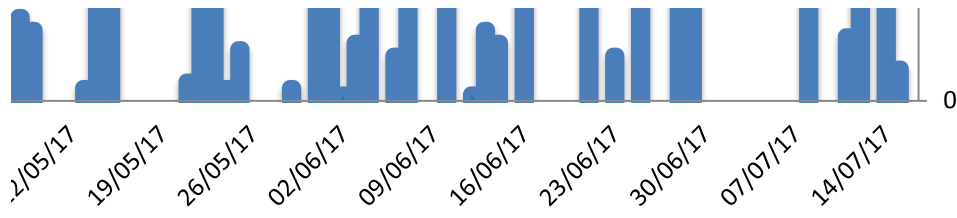

Deutschlandsberg měsíční průměr teplota (°C)

Teplota denní průměr (°C)