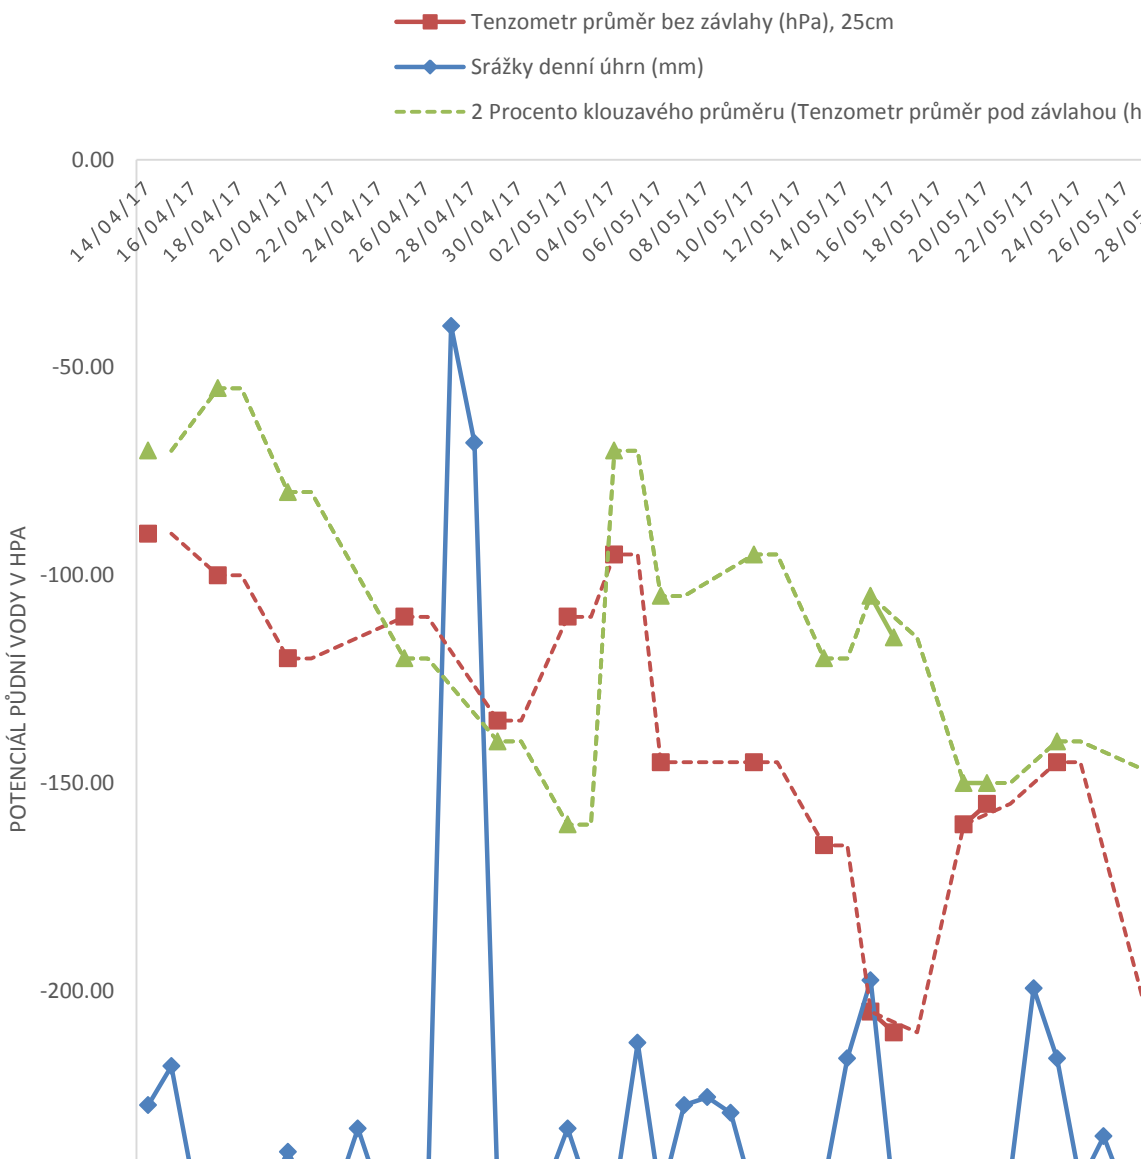

17/06/17	0.00		
18/06/17	0.00	-200.00	-150.00
19/06/17	0.00		
20/06/17	0.00		
21/06/17	8.40		
22/06/17	0.00		
23/06/17	2.10	-210.00	-150.00
24/06/17	0.00		
25/06/17	32.10		
26/06/17	0.00	-200.00	-160.00
27/06/17	0.00		
28/06/17	10.20	-200.00	-150.00
29/06/17	8.40	-200.00	-150.00
30/06/17			
7/1/2017			
7/2/2017			
7/3/2017		-200.00	-150.00
7/4/2017			
7/5/2017			
7/6/2017		-210.00	-150.00
7/7/2017			
7/8/2017	15.00	-185.00	-120.00
7/9/2017	0.00		
7/10/2017	0.00		
7/11/2017	3.00	-195.00	-150.00
7/12/2017	6.00		
7/13/2017	0.00		
7/14/2017	5.70		
7/15/2017	1.50		
7/16/2017	0.00	-185.00	-150.00
7/17/2017	0.00		
7/18/2017	0.00	-175.00	-140.00

POROVNÁNÍ MĚŘENÍ SR