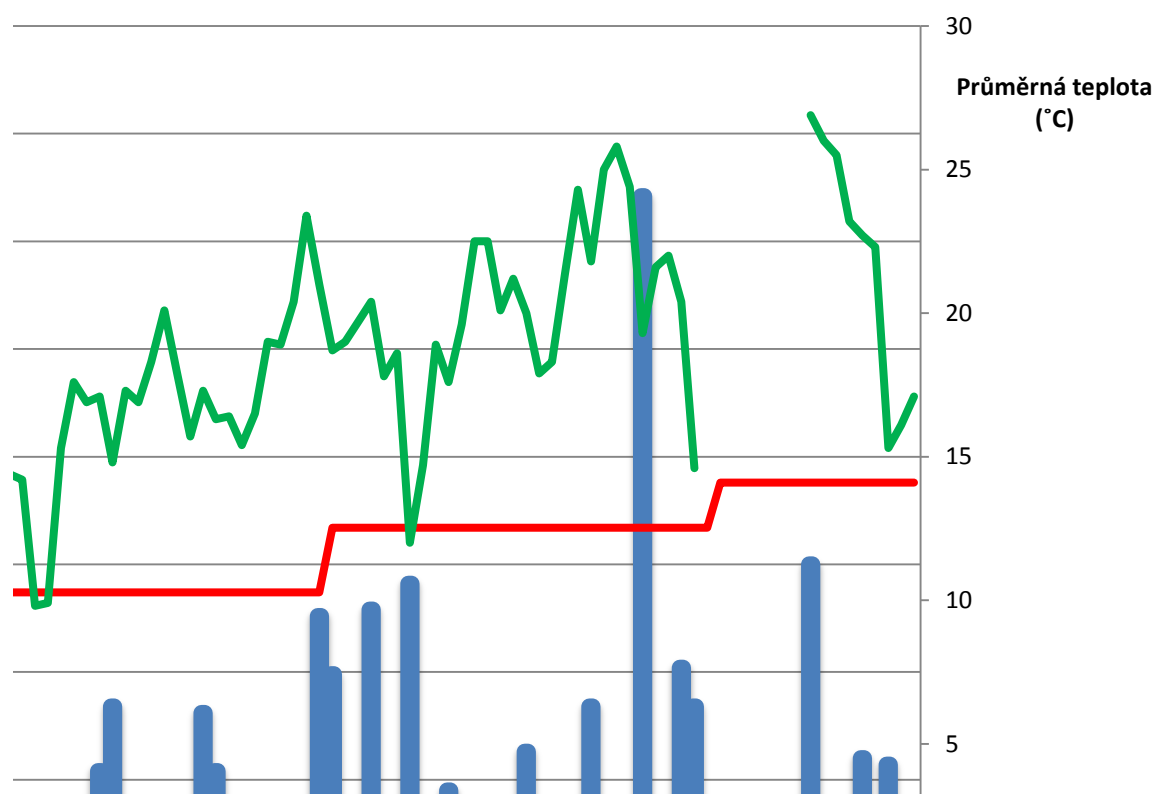

---

ních teplot a srážek v období 14/04-18/07/2017