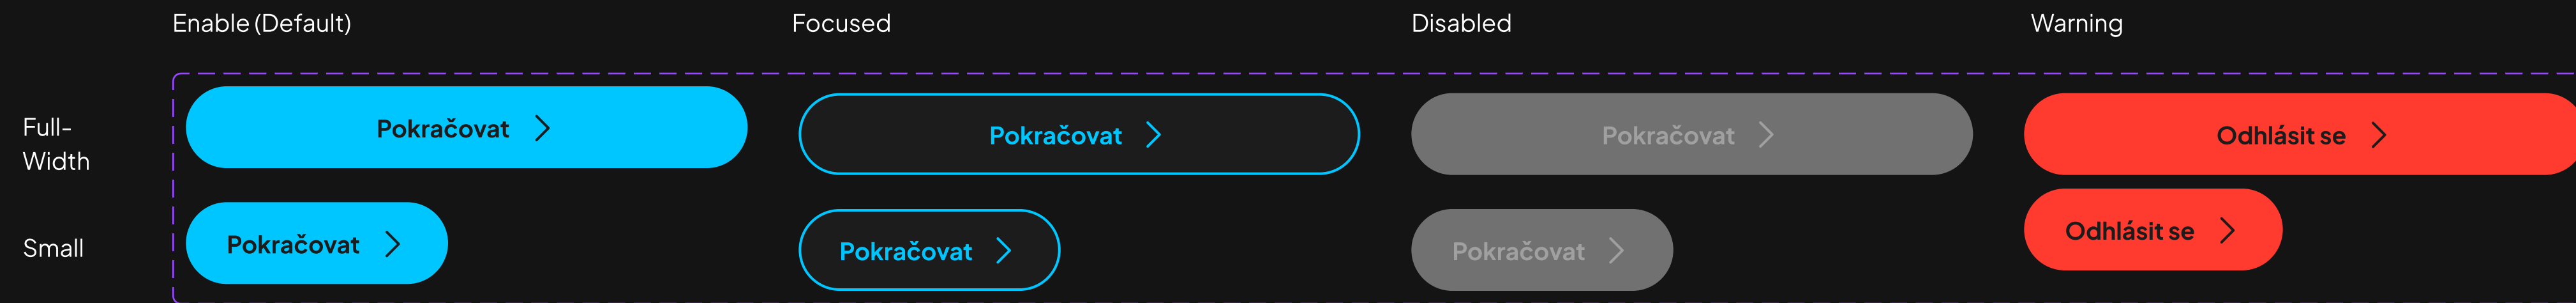

Button

Primary