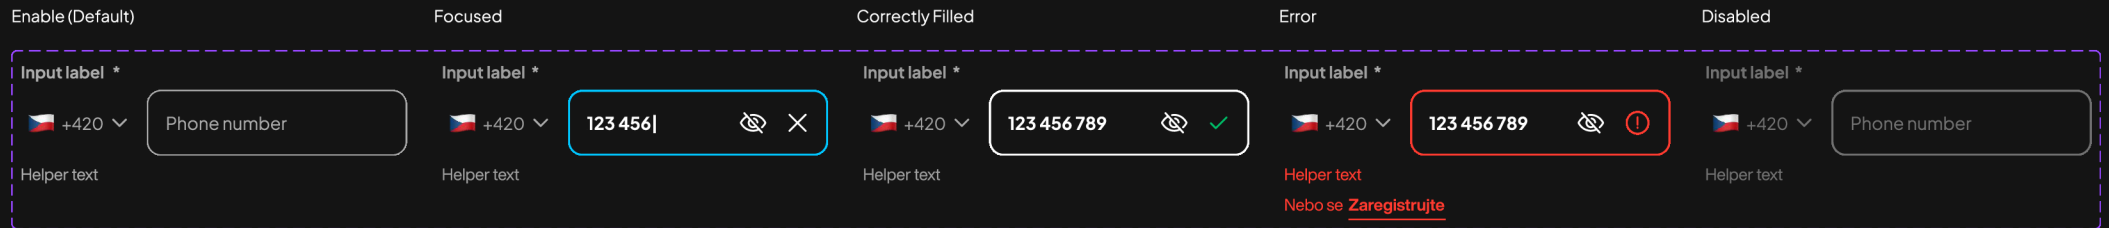

Input

Bar

Progress bar

Tab bar

Button bar

Checkbox with label

Sign-Up platforms