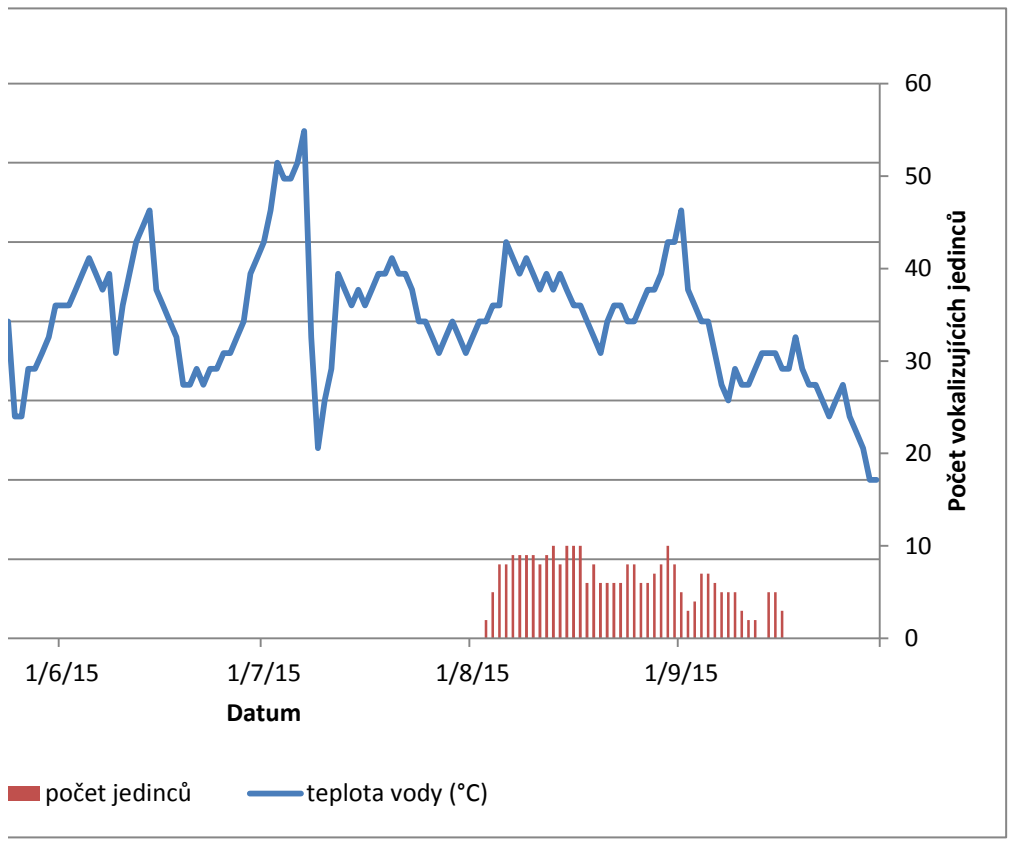

Datum	maximální vlhkost	jedinci
1/4/15	97	0
2/4/15	98	0
3/4/15	94	0
4/4/15	93	0
5/4/15	96	0
6/4/15	96	0
7/4/15	91	0
8/4/15	92	0
9/4/15	96	0
10/4/15	94	0
11/4/15	89	2
12/4/15	87	1
13/4/15	89	1
14/4/15	88	1
15/4/15	91	6
16/4/15	85	12
17/4/15	95	2
18/4/15	93	0
19/4/15	93	4
20/4/15	91	2
21/4/15	85	4
22/4/15	84	5
23/4/15	91	30
24/4/15	91	45
25/4/15	91	50
26/4/15	96	50
27/4/15	96	50
28/4/15	97	0
29/4/15	98	5
30/4/15	89	3
1/5/15	90	2
2/5/15	97	12
3/5/15	95	8
4/5/15	98	30
5/5/15	98	50
6/5/15	97	50
7/5/15	97	50
8/5/15	92	50
9/5/15	93	30
10/5/15	96	0
11/5/15	97	0
12/5/15	91	0
13/5/15	90	0
14/5/15	91	0
15/5/15	94	0
16/5/15	93	0
17/5/15	89	0
18/5/15	92	0
19/5/15	89	0