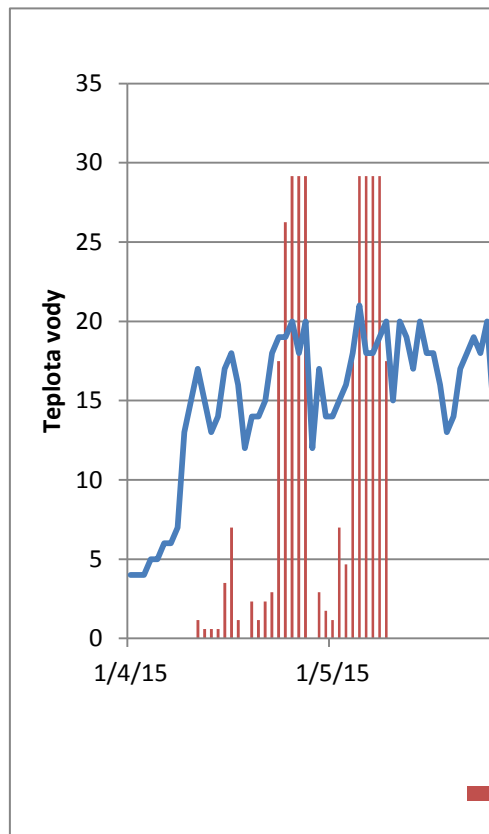

28/8/15	22	7
29/8/15	23	8
30/8/15	25	10
31/8/15	25	8
1/9/15	27	5
2/9/15	22	3
3/9/15	21	4
4/9/15	20	7
5/9/15	20	7
6/9/15	18	6
7/9/15	16	5
8/9/15	15	5
9/9/15	17	5
10/9/15	16	3
11/9/15	16	2
12/9/15	17	2
13/9/15	18	0
14/9/15	18	5
15/9/15	18	5
16/9/15	17	3
17/9/15	17	0
18/9/15	19	0
19/9/15	17	0
20/9/15	16	0
21/9/15	16	0
22/9/15	15	0
23/9/15	14	0
24/9/15	15	0
25/9/15	16	0
26/9/15	14	0
27/9/15	13	0
28/9/15	12	0
29/9/15	10	0
30/9/15	10	0