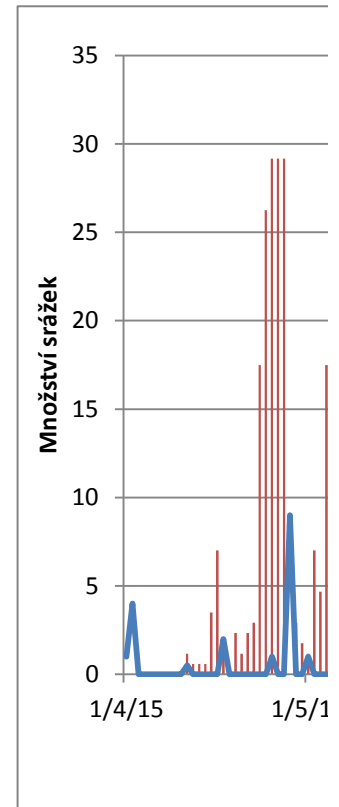

28/8/15	0	7
29/8/15	0	8
30/8/15	0	10
31/8/15	0	8
1/9/15	0	5
2/9/15	0	3
3/9/15	0	4
4/9/15	0	7
5/9/15	0	7
6/9/15	0	6
7/9/15	0	5
8/9/15	0	5
9/9/15	0	5
10/9/15	0	3
11/9/15	0	2
12/9/15	0	2
13/9/15	0	0
14/9/15	0	5
15/9/15	0	5
16/9/15	0	3
17/9/15	8	0
18/9/15	0	0
19/9/15	0	0
20/9/15	0	0
21/9/15	0	0
22/9/15	0	0
23/9/15	0	0
24/9/15	0	0
25/9/15	0	0
26/9/15	0	0
27/9/15	0	0
28/9/15	0	0
29/9/15	0	0
30/9/15	0	0