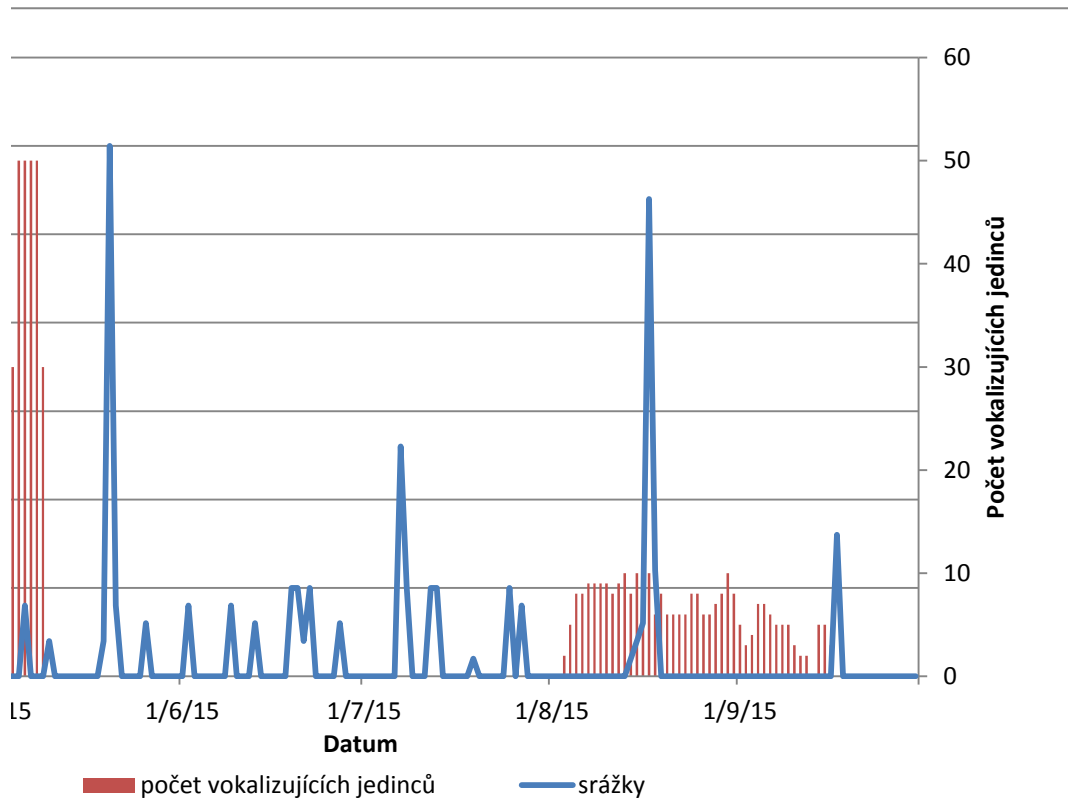

Datum	teplota vody (°C)	počet jedinců
1/4/15	4	0
2/4/15	4	0
3/4/15	4	0
4/4/15	5	0
5/4/15	5	0
6/4/15	6	0
7/4/15	6	0
8/4/15	7	0
9/4/15	13	0
10/4/15	15	0
11/4/15	17	2
12/4/15	15	1
13/4/15	13	1
14/4/15	14	1
15/4/15	17	6
16/4/15	18	12
17/4/15	16	2
18/4/15	12	0
19/4/15	14	4
20/4/15	14	2
21/4/15	15	4
22/4/15	18	5
23/4/15	19	30
24/4/15	19	45
25/4/15	20	50
26/4/15	18	50
27/4/15	20	50
28/4/15	12	0
29/4/15	17	5
30/4/15	14	3
1/5/15	14	2
2/5/15	15	12
3/5/15	16	8
4/5/15	18	30
5/5/15	21	50
6/5/15	18	50
7/5/15	18	50
8/5/15	19	50
9/5/15	20	30
10/5/15	15	0
11/5/15	20	0
12/5/15	19	0
13/5/15	17	0
14/5/15	20	0
15/5/15	18	0
16/5/15	18	0
17/5/15	16	0
18/5/15	13	0
19/5/15	14	0