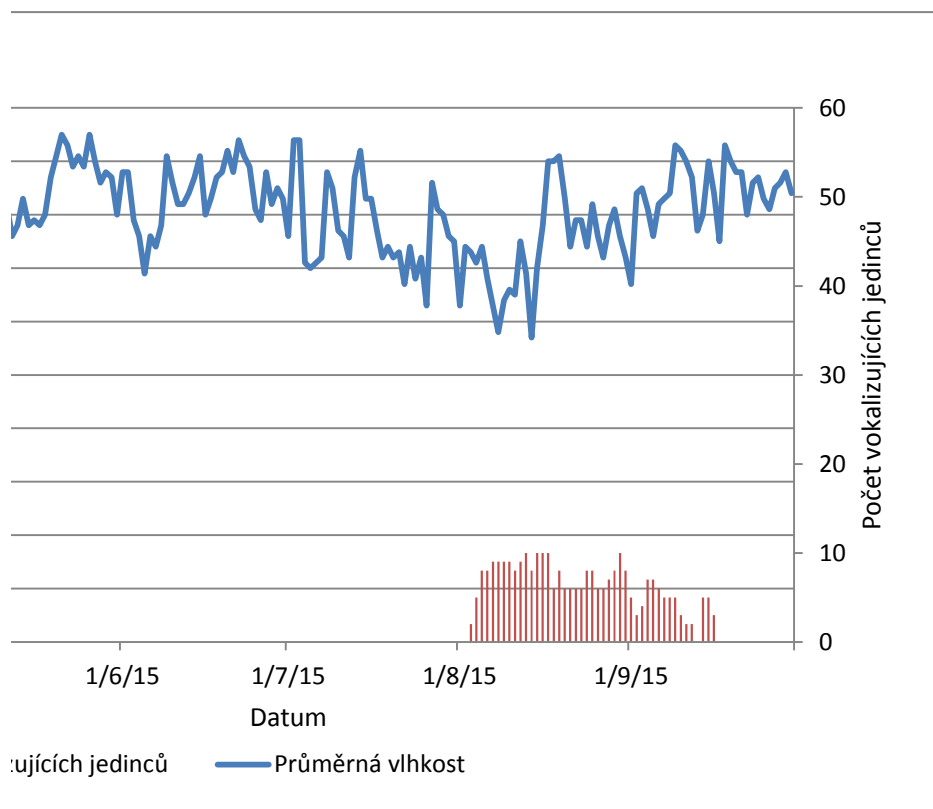

Datum	Průměrný tlak	okalizujících jedinců
1/4/16	970.155	0
2/4/16	971.305	0
3/4/16	979.805	0
4/4/16	977.84	0
5/4/16	982.535	0
6/4/16	989.325	0
7/4/16	994.3	0
8/4/16	992.255	0
9/4/16	992.54	0
10/4/16	986.9	0
11/4/16	983.99	2
12/4/16	989.525	1
13/4/16	988.005	1
14/4/16	988.255	1
15/4/16	980.13	6
16/4/16	974.055	12
17/4/16	975.79	2
18/4/16	982.415	0
19/4/16	984.75	4
20/4/16	983.975	2
21/4/16	985.055	4
22/4/16	984.495	5
23/4/16	980.72	30
24/4/16	977.085	45
25/4/16	974.17	50
26/4/16	971.545	50
27/4/16	965.84	50
28/4/16	972.225	0
29/4/16	983.53	5
30/4/16	979.13	3
1/5/16	972.46	2
2/5/16	972.75	12
3/5/16	974.95	8
4/5/16	973.645	30
5/5/16	972	50
6/5/16	975.525	50
7/5/16	980.79	50
8/5/16	980.55	50
9/5/16	980.025	30
10/5/16	986.105	0
11/5/16	990.205	0
12/5/16	982.72	0
13/5/16	977.88	0
14/5/16	972.475	0
15/5/16	977.91	0
16/5/16	982.38	0
17/5/16	984.09	0
18/5/16	977.035	0
19/5/16	970.985	0